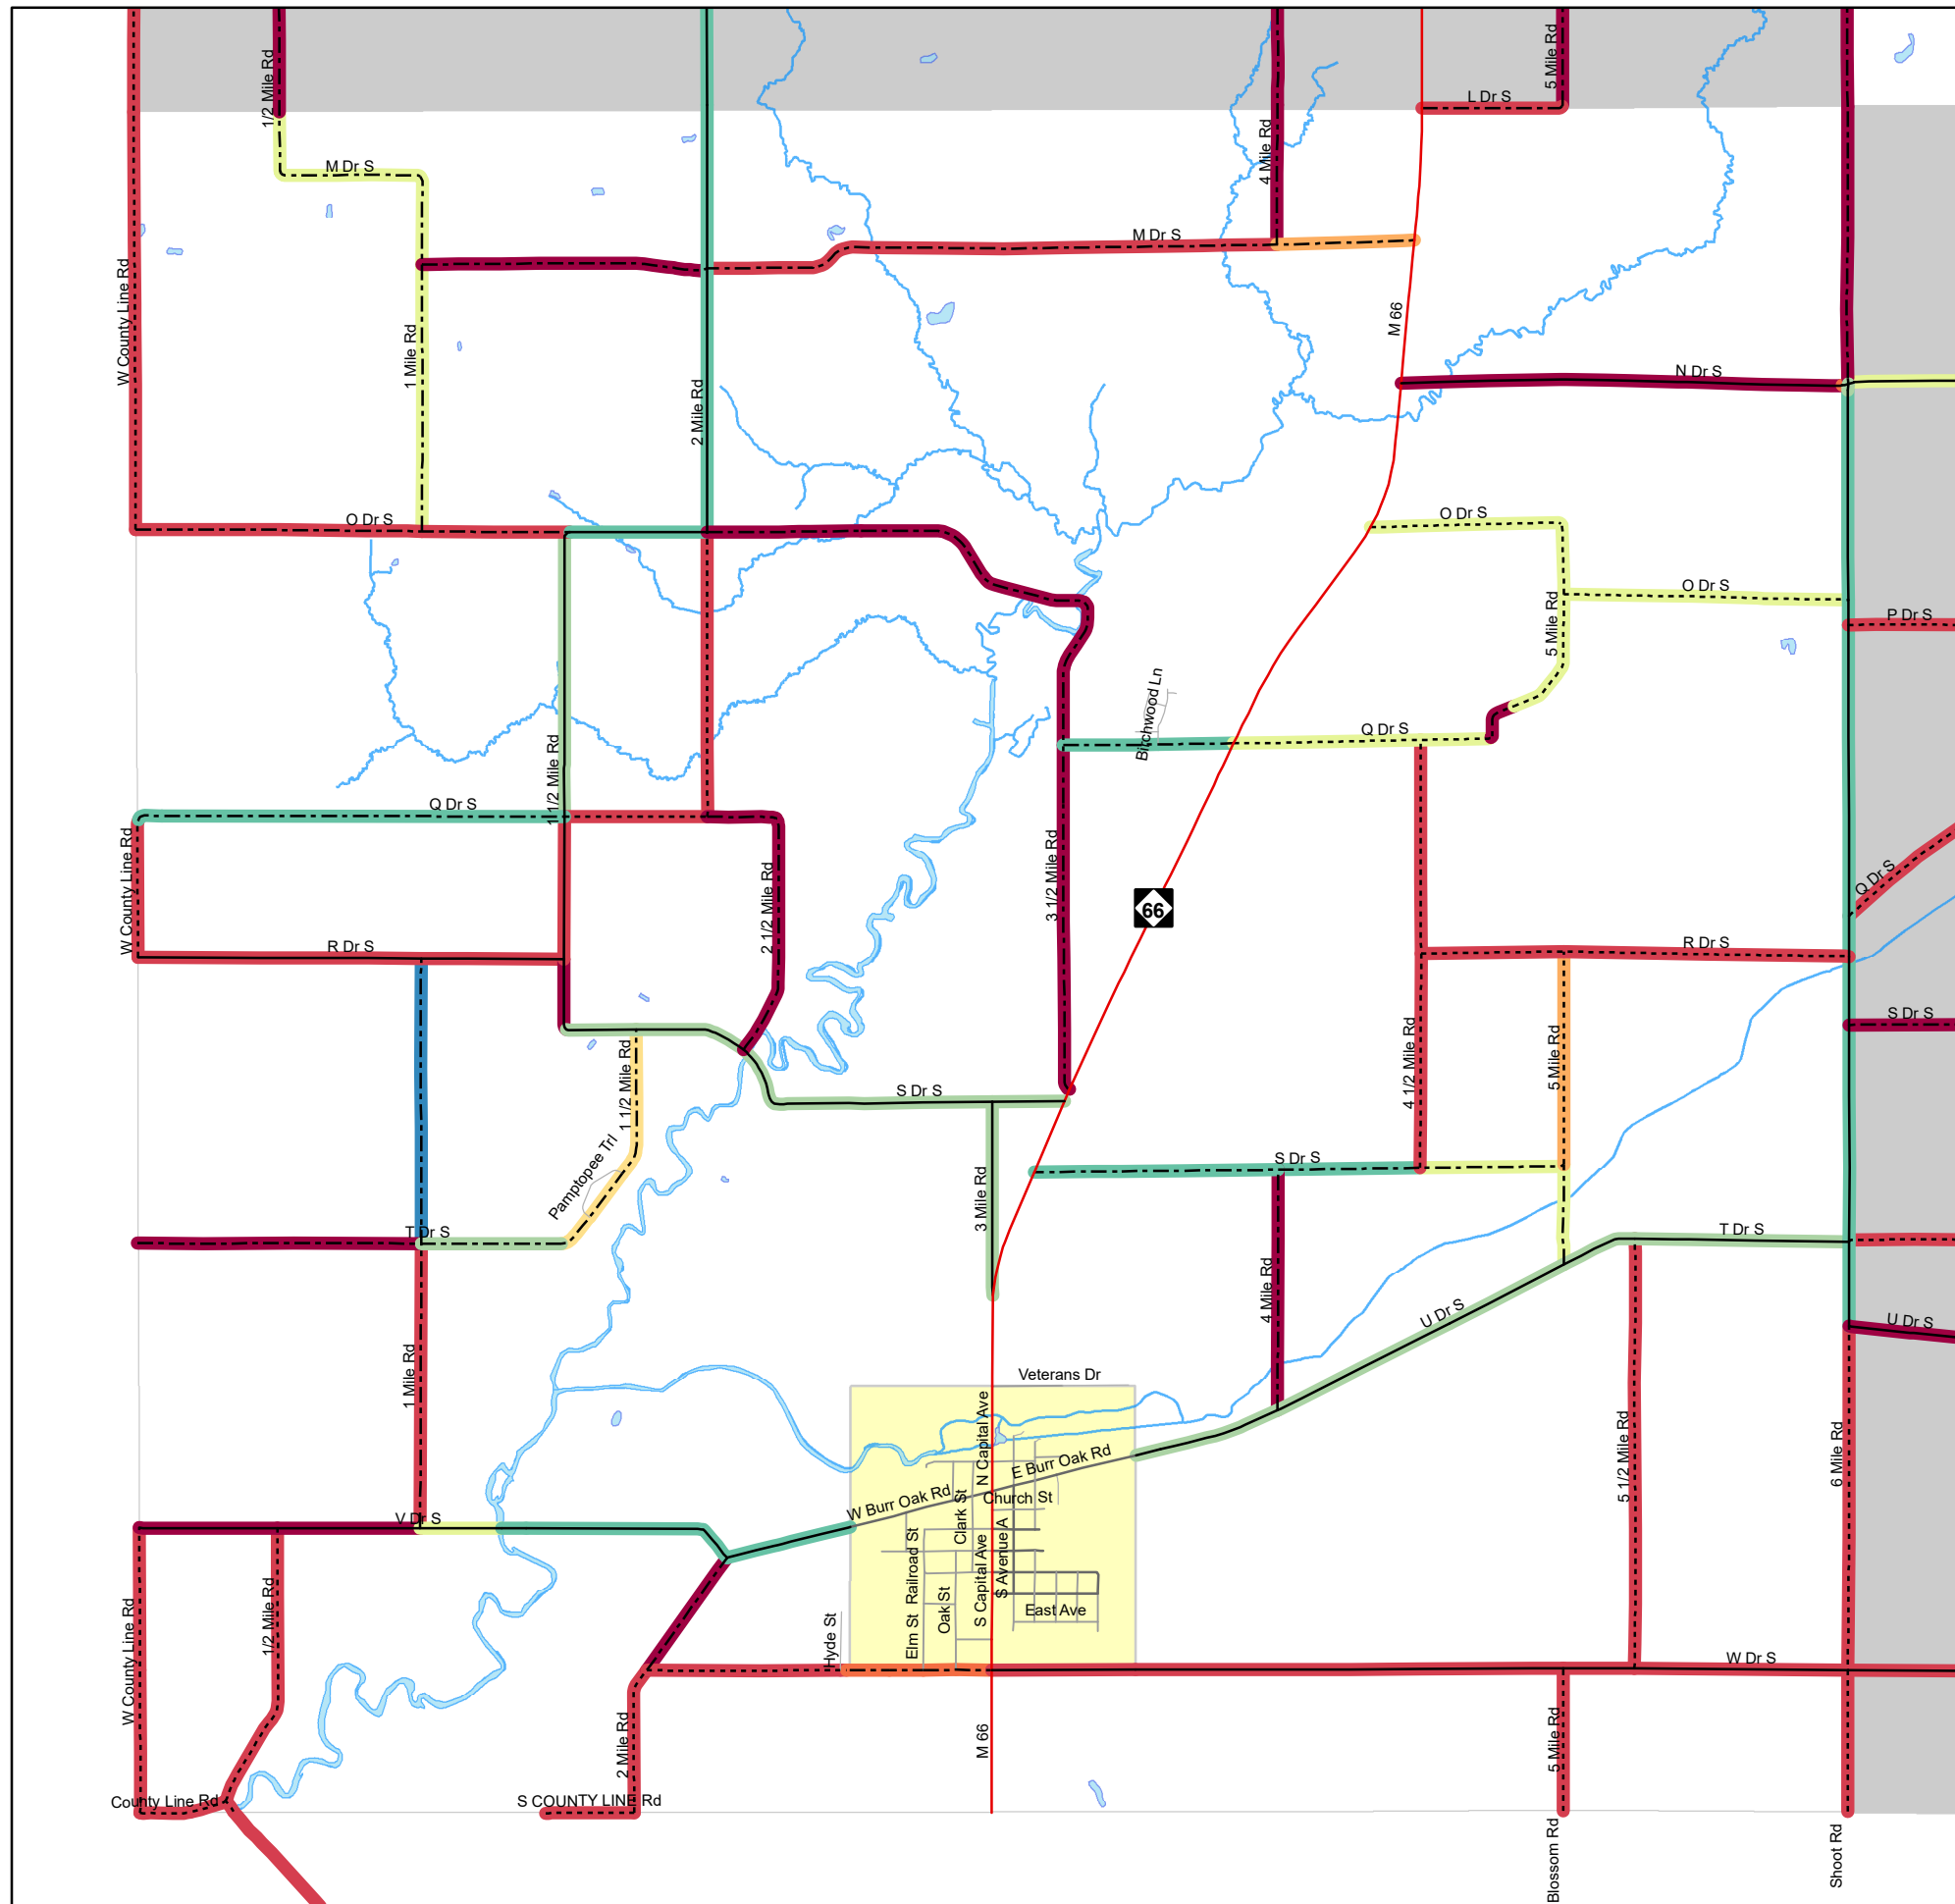

Athens Township

Paser Ratings as of 2020 Project Season Completion

DRAFT

Paser Ratings

- | | |
|--------------------|----------------------------|
| 10 - New (0) | 5 - Fair (5) |
| 9 - Excellent (1) | 4 - Fair (2) |
| 8 - Very Good (20) | 3 - Poor (5) |
| 7 - Good (14) | 2 - Very Poor (40) |
| 6 - Good (14) | 1 - Failed (24) |
| State Trunkline | County Local, Hard Surface |
| County Primary | County Local, Gravel |

Map Created by: Calhoun County GIS
 315 W Green St, Marshall MI 49068 | 269-781-0749
 Map Date: 12/9/2020