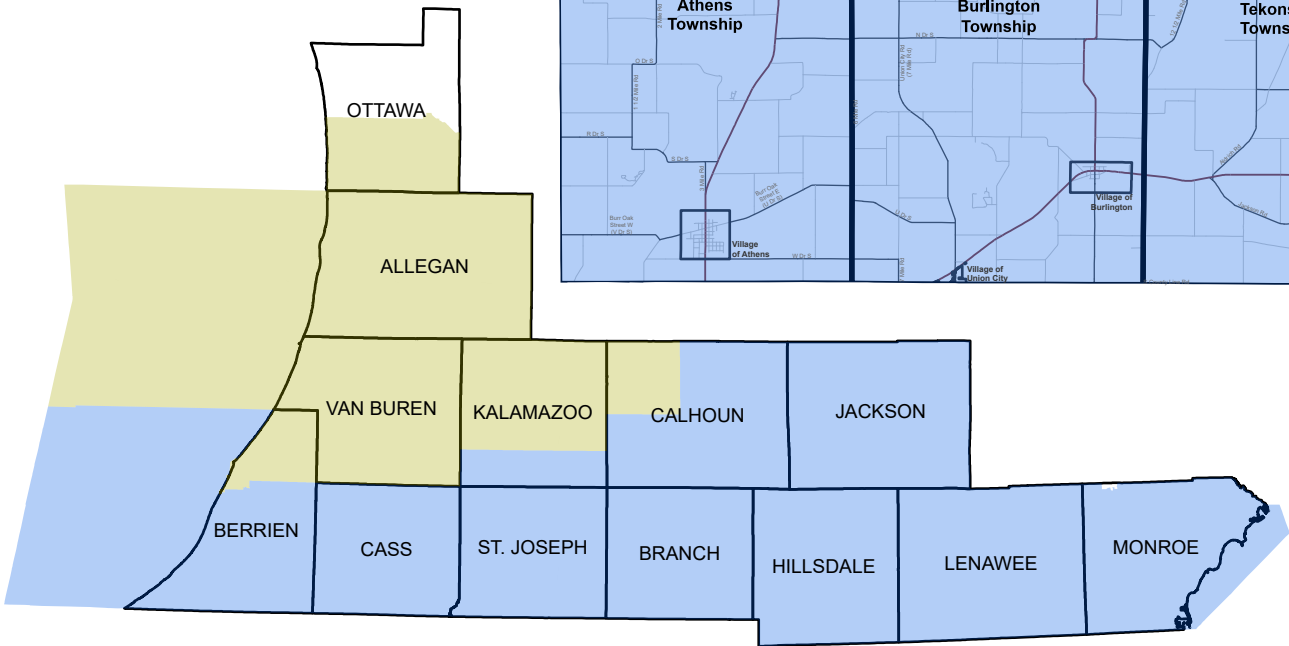

# Calhoun County Congressional Districts

## Congressional District

Districts effective when administering the 2022 General Election. Representation will begin January 4, 2023.

Map Created by Calhoun County GIS, 2022  
 Source: State of Michigan, Michigan Independent Citizens Redistricting Commission  
 12/29/2021