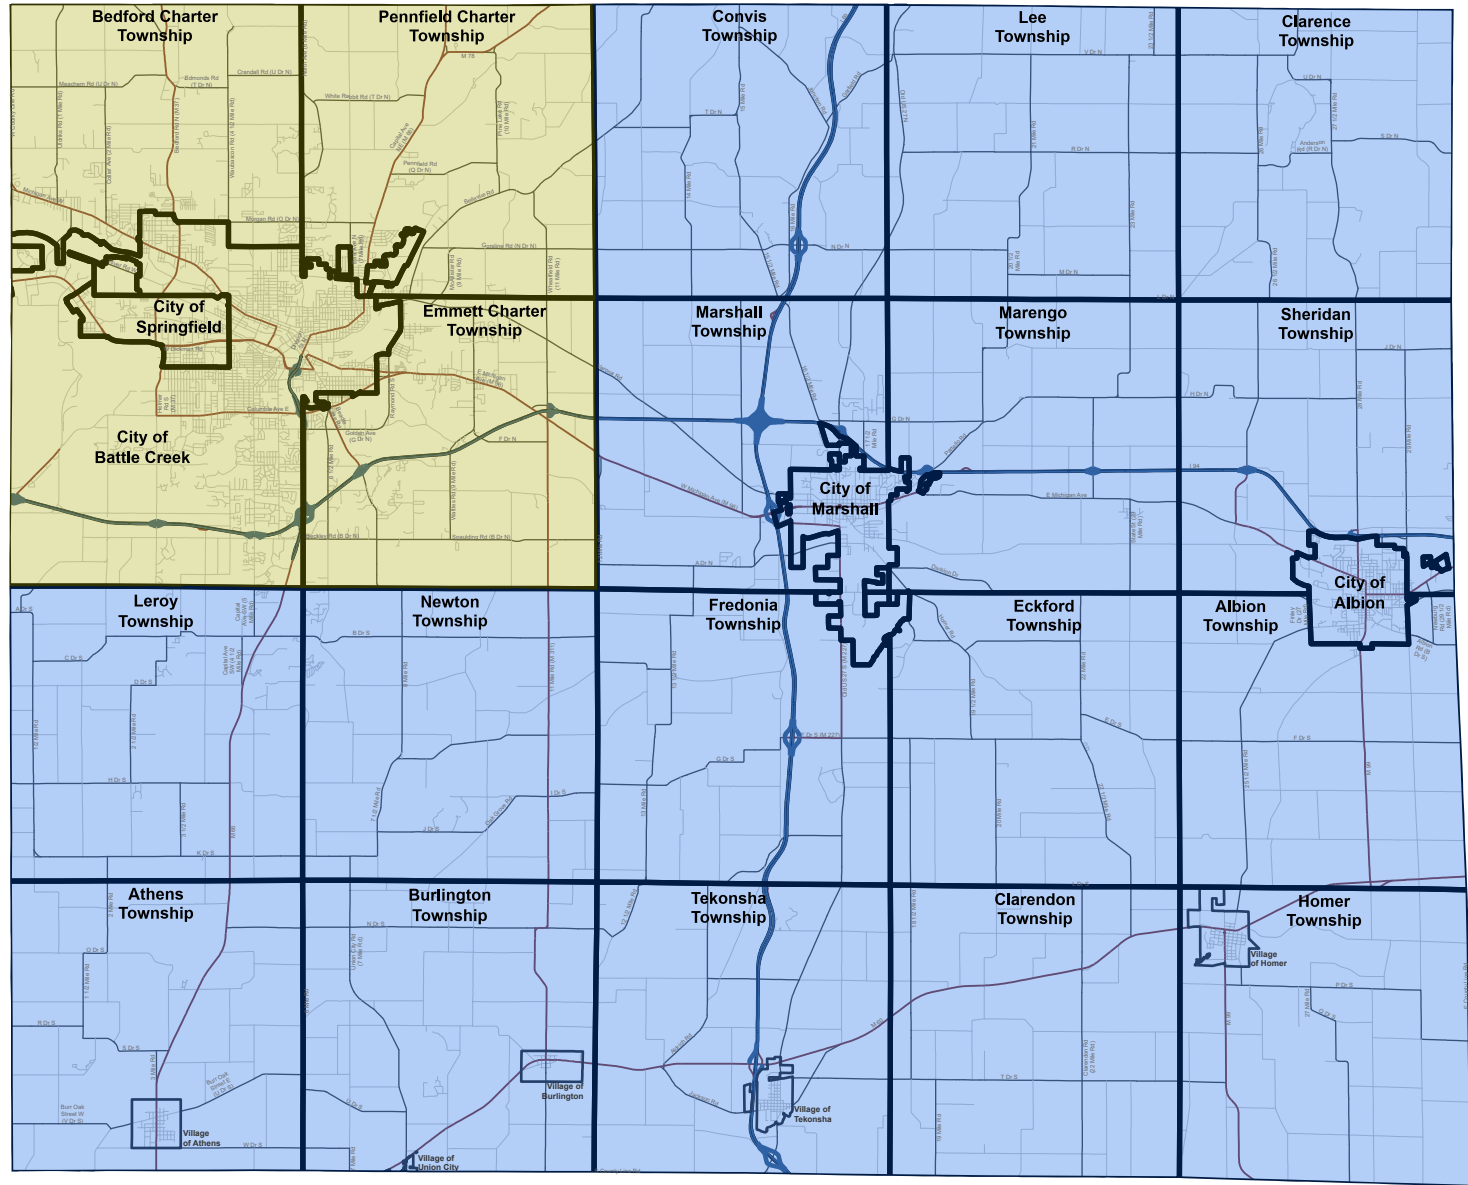

# Calhoun County Congressional Districts

## Congressional District

Districts effective when administering the 2022 General Election. Representation will begin January 4, 2023.

Map Created by Calhoun County GIS, 2022  
 Source: State of Michigan, Michigan Independent Citizens Redistricting Commission  
 12/29/2021