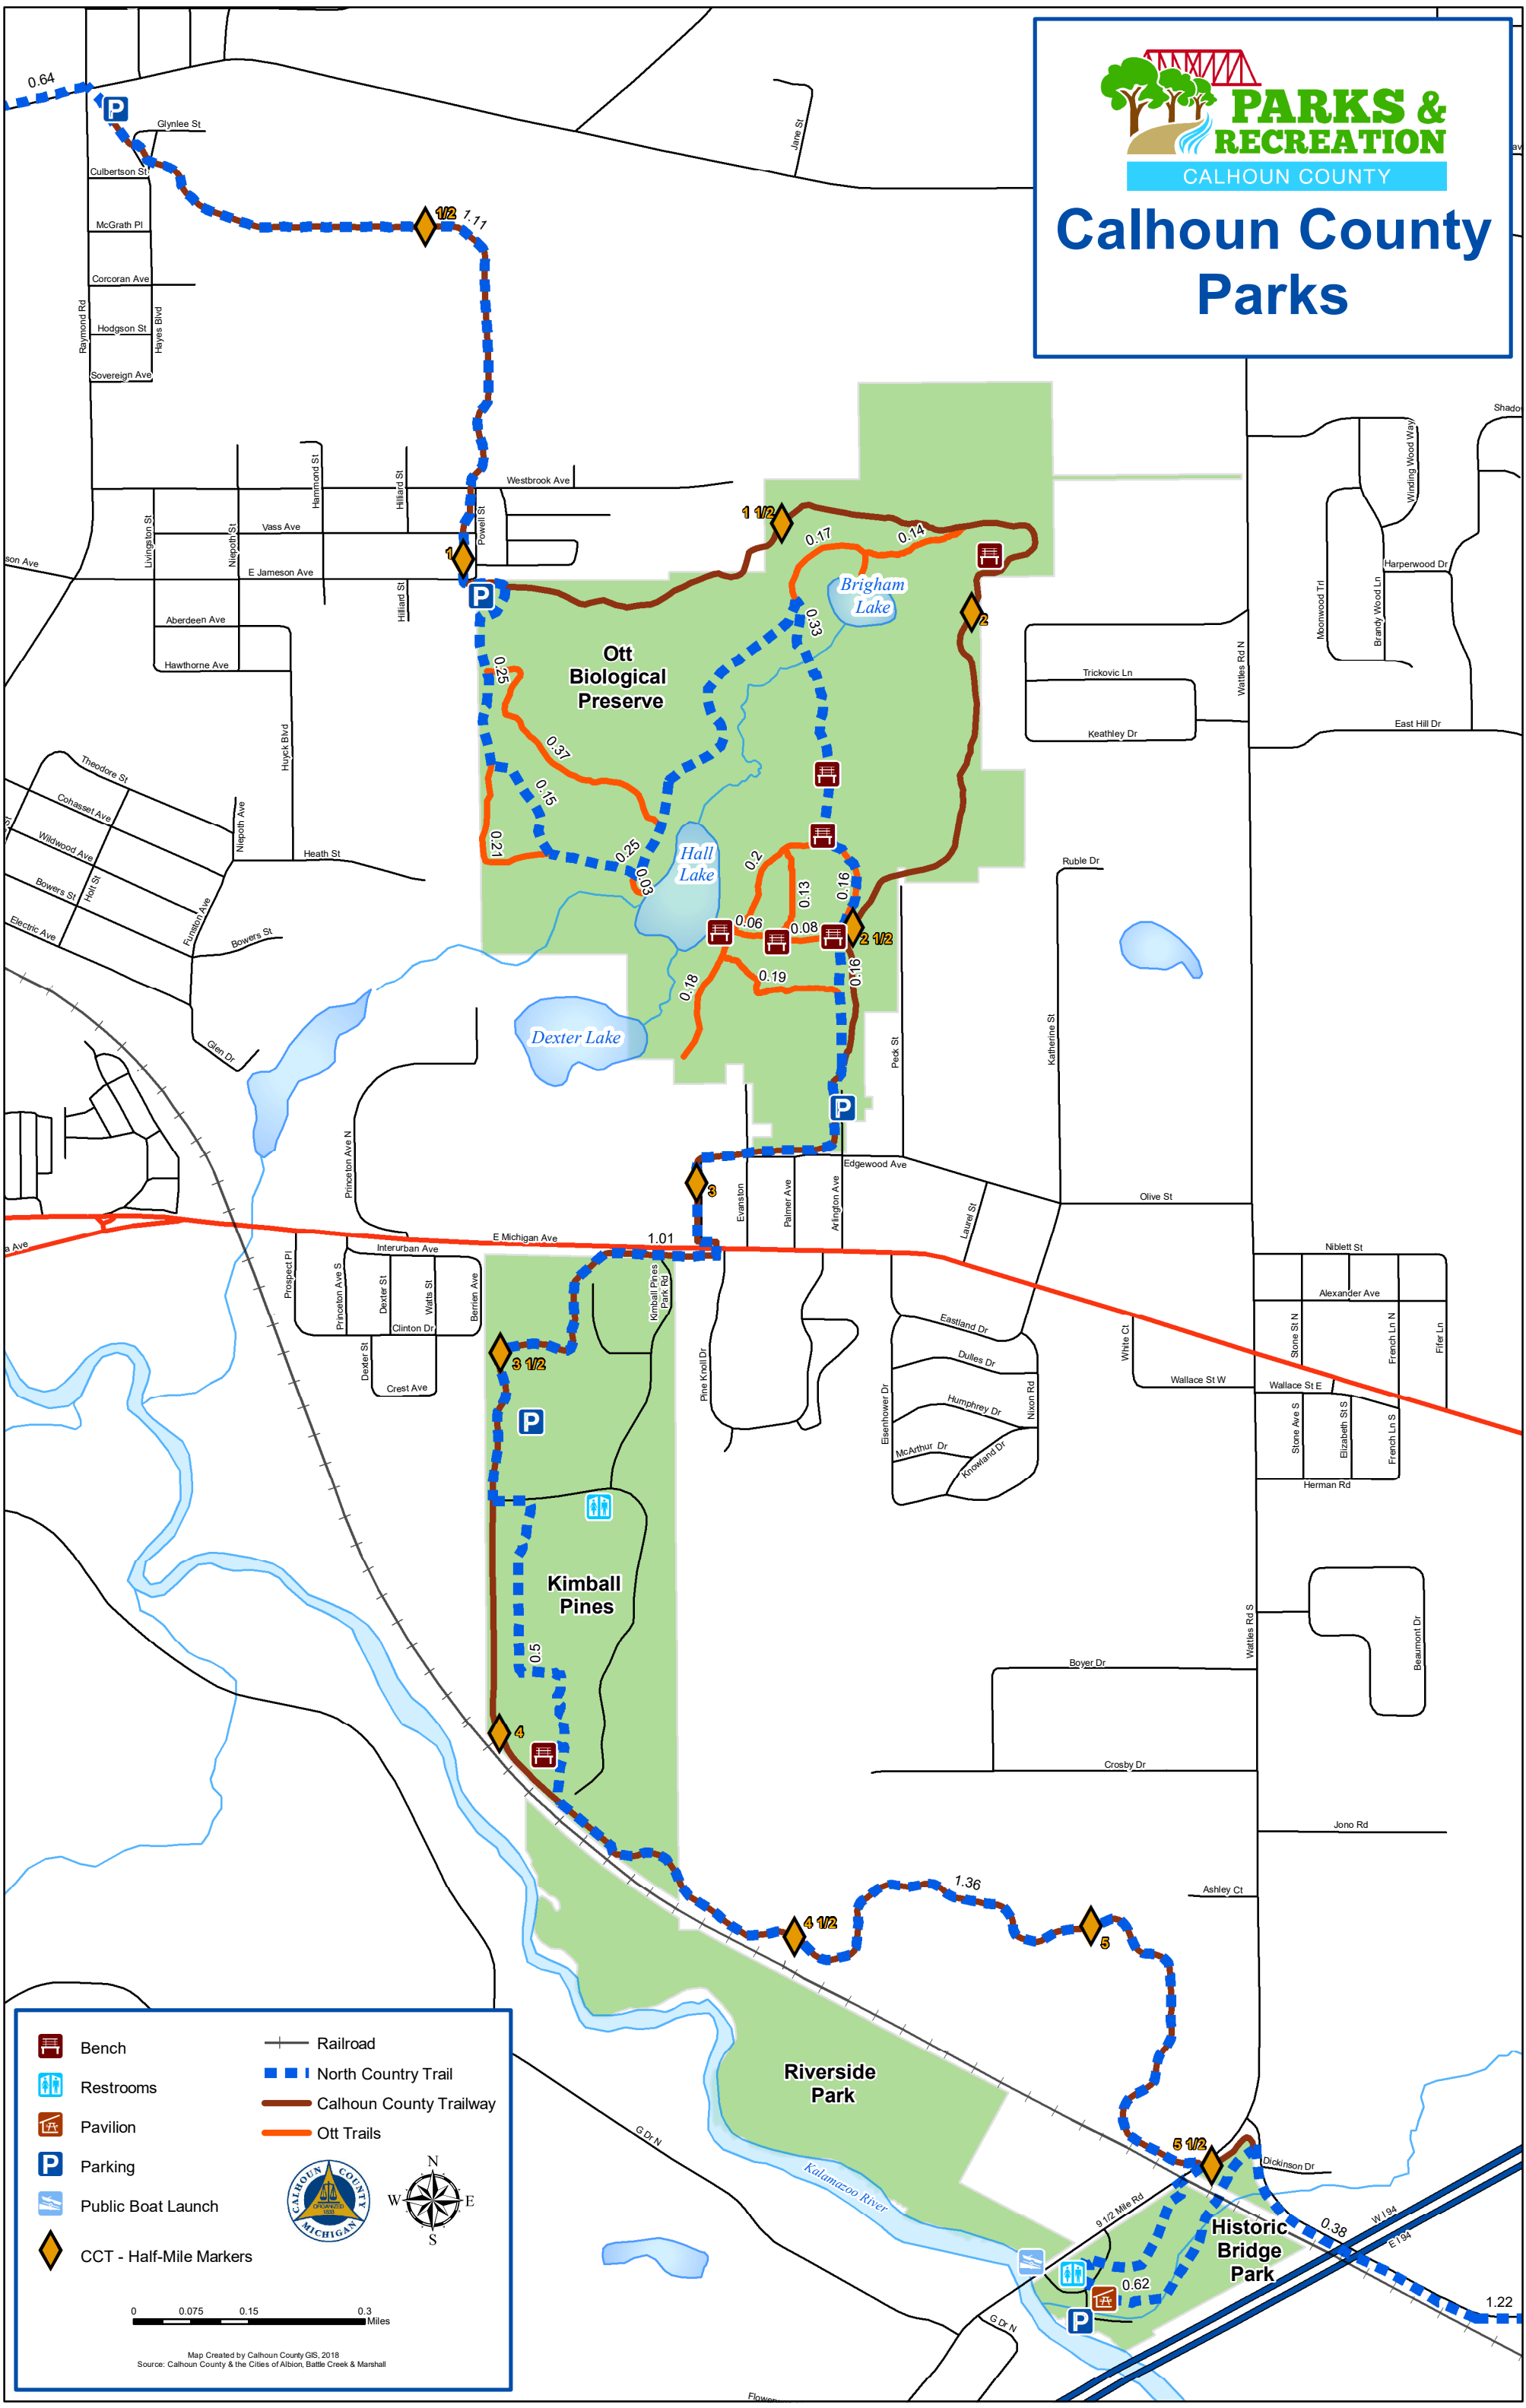

Calhoun County Parks

- Bench
- Restrooms
- Pavilion
- Parking
- Public Boat Launch
- CCT - Half-Mile Markers
- Railroad
- North Country Trail
- Calhoun County Trailway
- Ott Trails

0 0.075 0.15 0.3 Miles

Map Created by Calhoun County GIS, 2018
Source: Calhoun County & the Cities of Albion, Battle Creek & Marshall