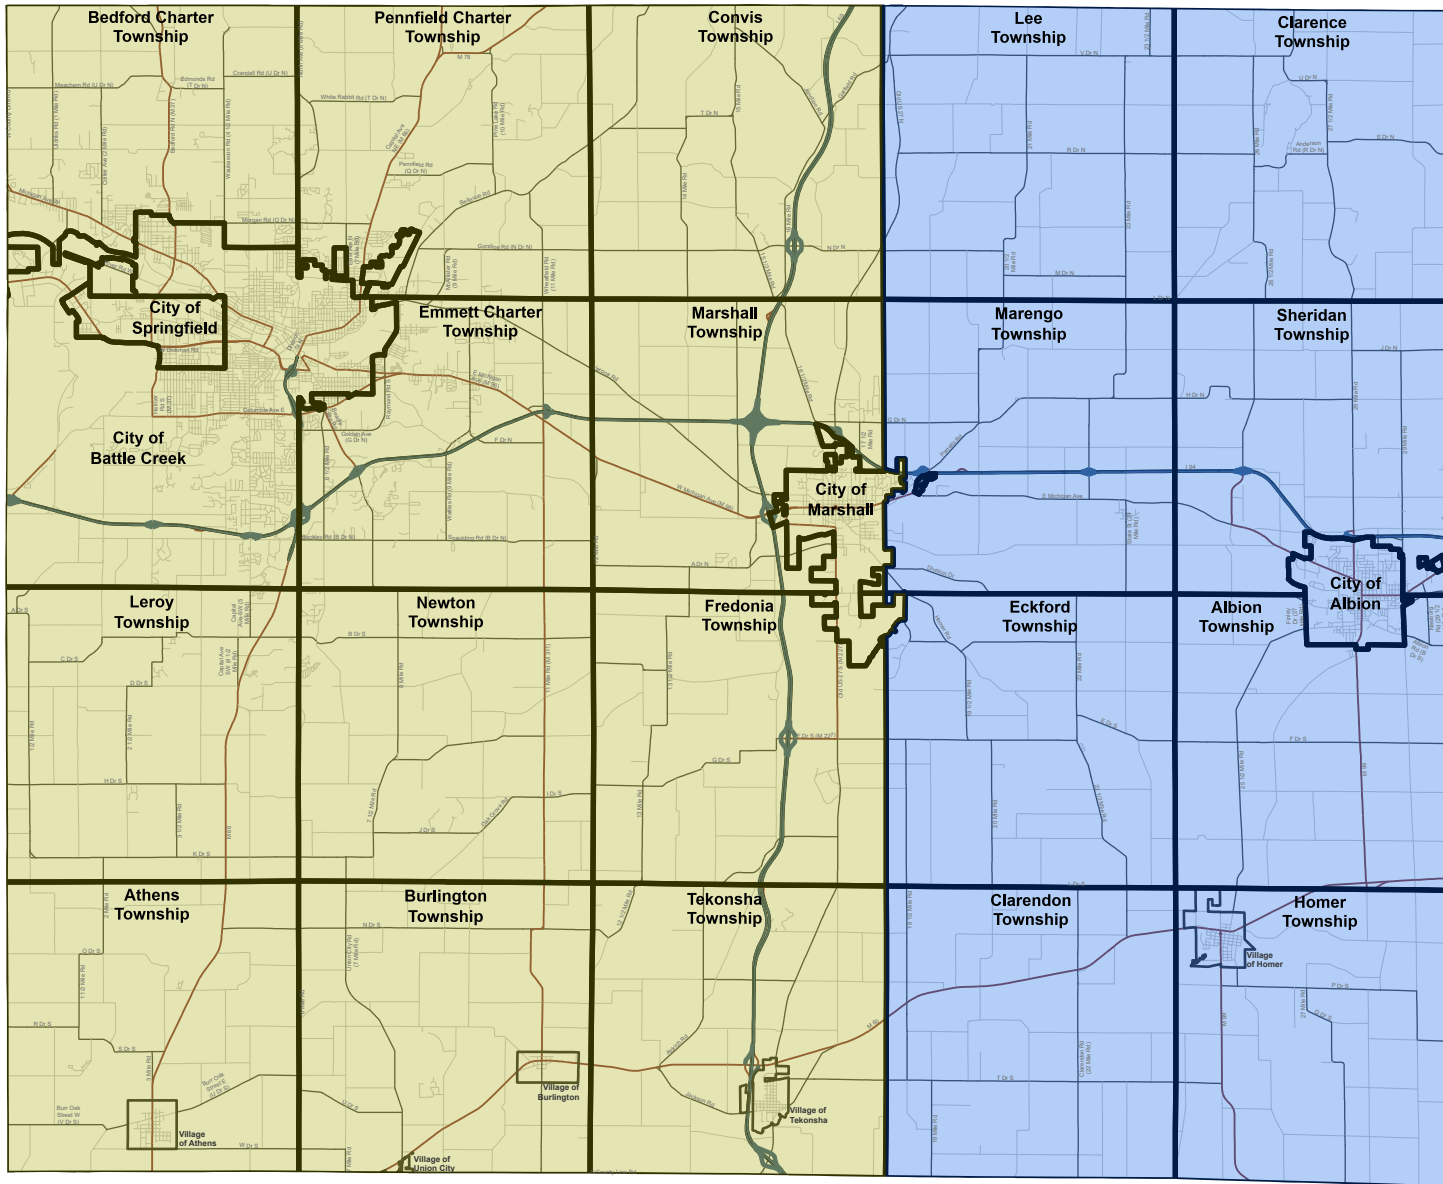

Calhoun County State Senate Districts

State Senate District

Districts effective when administering the 2022 General Election. Representation will begin January 2, 2023.

Map Created by
Calhoun County GIS, 2022
Source: State of Michigan,
Michigan Independent Citizens
Redistricting Commission
12/29/2021