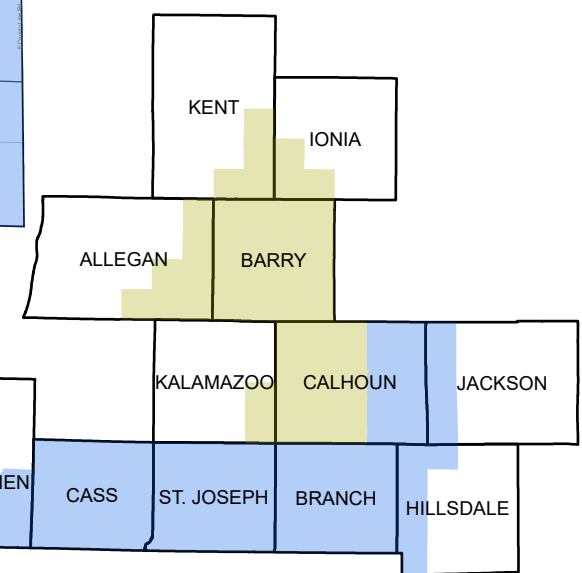

Calhoun County State Senate Districts

State Senate District

Districts effective when administering the 2022 General Election. Representation will begin January 2, 2023.

Map Created by
Calhoun County GIS, 2022
Source: State of Michigan,
Michigan Independent Citizens
Redistricting Commission
12/29/2021