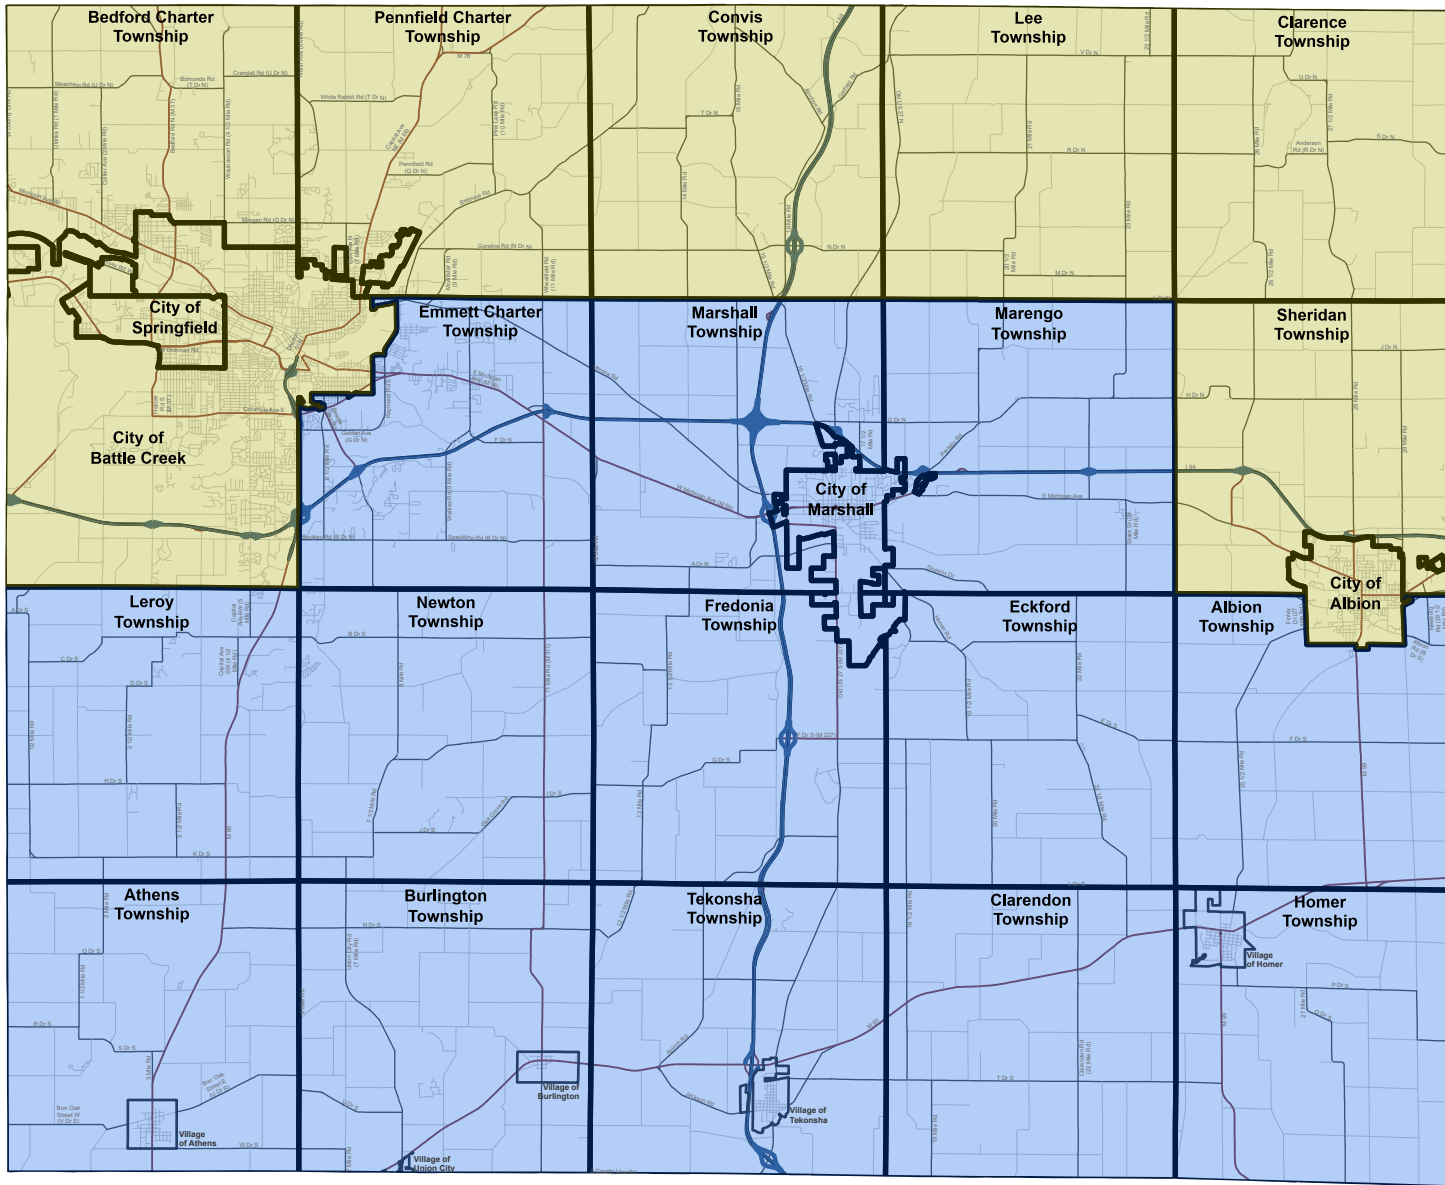

# Calhoun County State House of Representatives Districts

## State House District

Districts effective when administering the 2022 General Election. Representation will begin January 1, 2023.

Map Created by  
Calhoun County GIS, 2022  
Source: State of Michigan,  
Michigan Independent Citizens  
Redistricting Commission  
12/29/2021