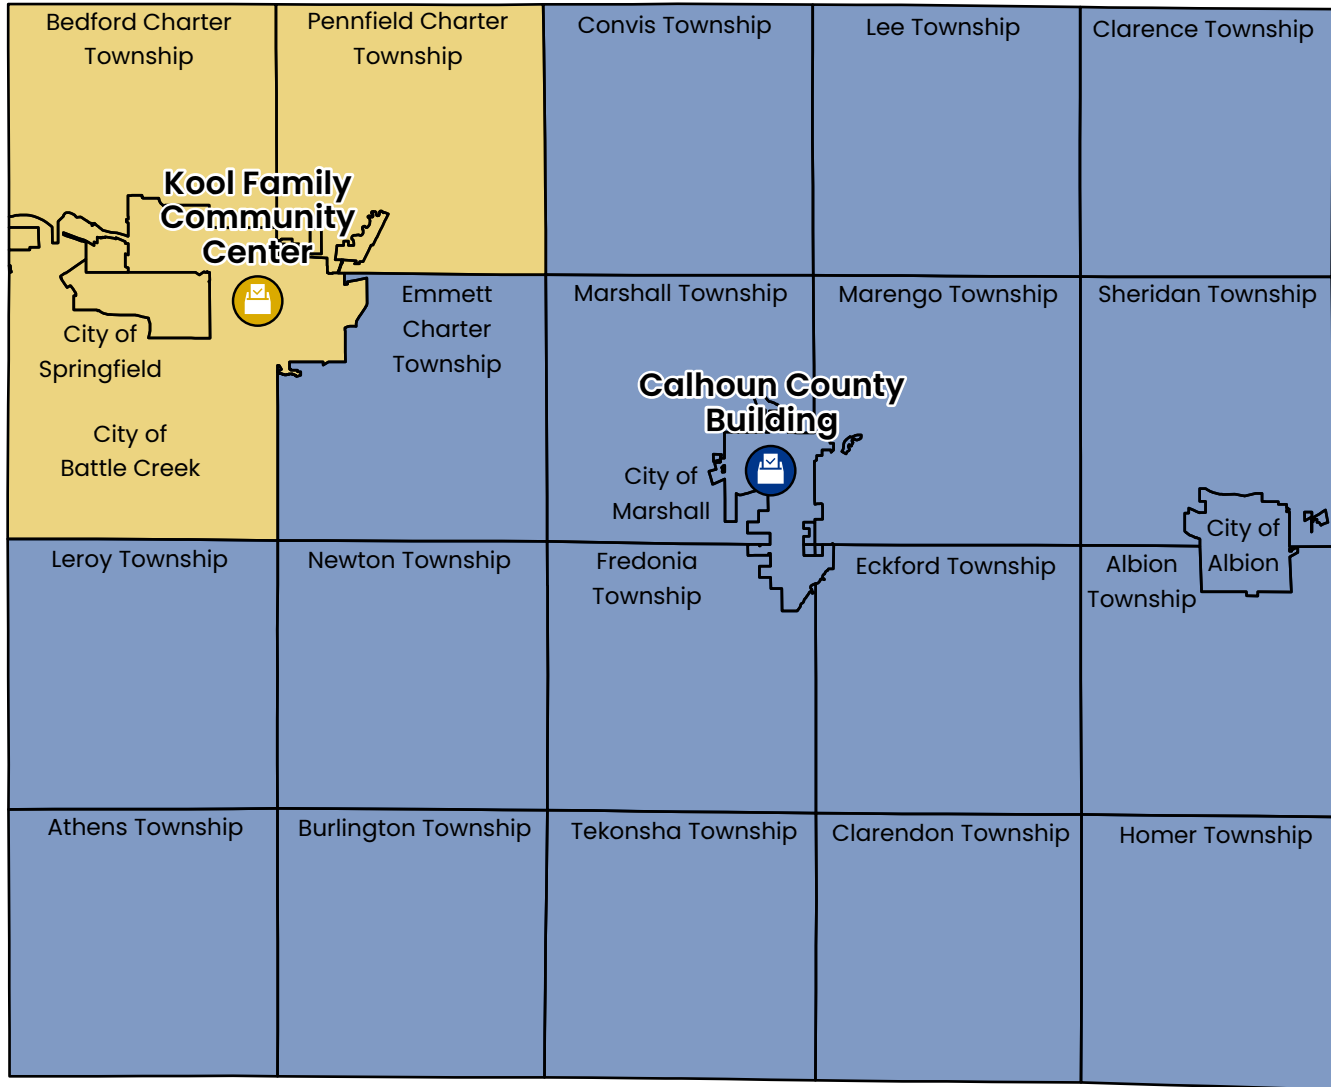

EARLY IN-PERSON VOTING SITES

Kool Family Community Center

Calhoun County Building

Kool Family Community Center

200 W Michigan Ave
Battle Creek, MI 49017

City of Battle Creek
City of Springfield
Bedford Charter Township
Pennfield Charter Township

Calhoun County Building

315 W Green St
Marshall, MI 49068

City of Albion
City of Marshall
Albion Township
Athens Township

Burlington Township
Clarence Township
Clarendon Township
Convis Township
Eckford Township
Emmett Charter Township
Fredonia Township

Homer Township
Lee Township
Leroy Township
Marengo Township
Marshall Township
Newton Township
Sheridan Township
Tekonsha Township