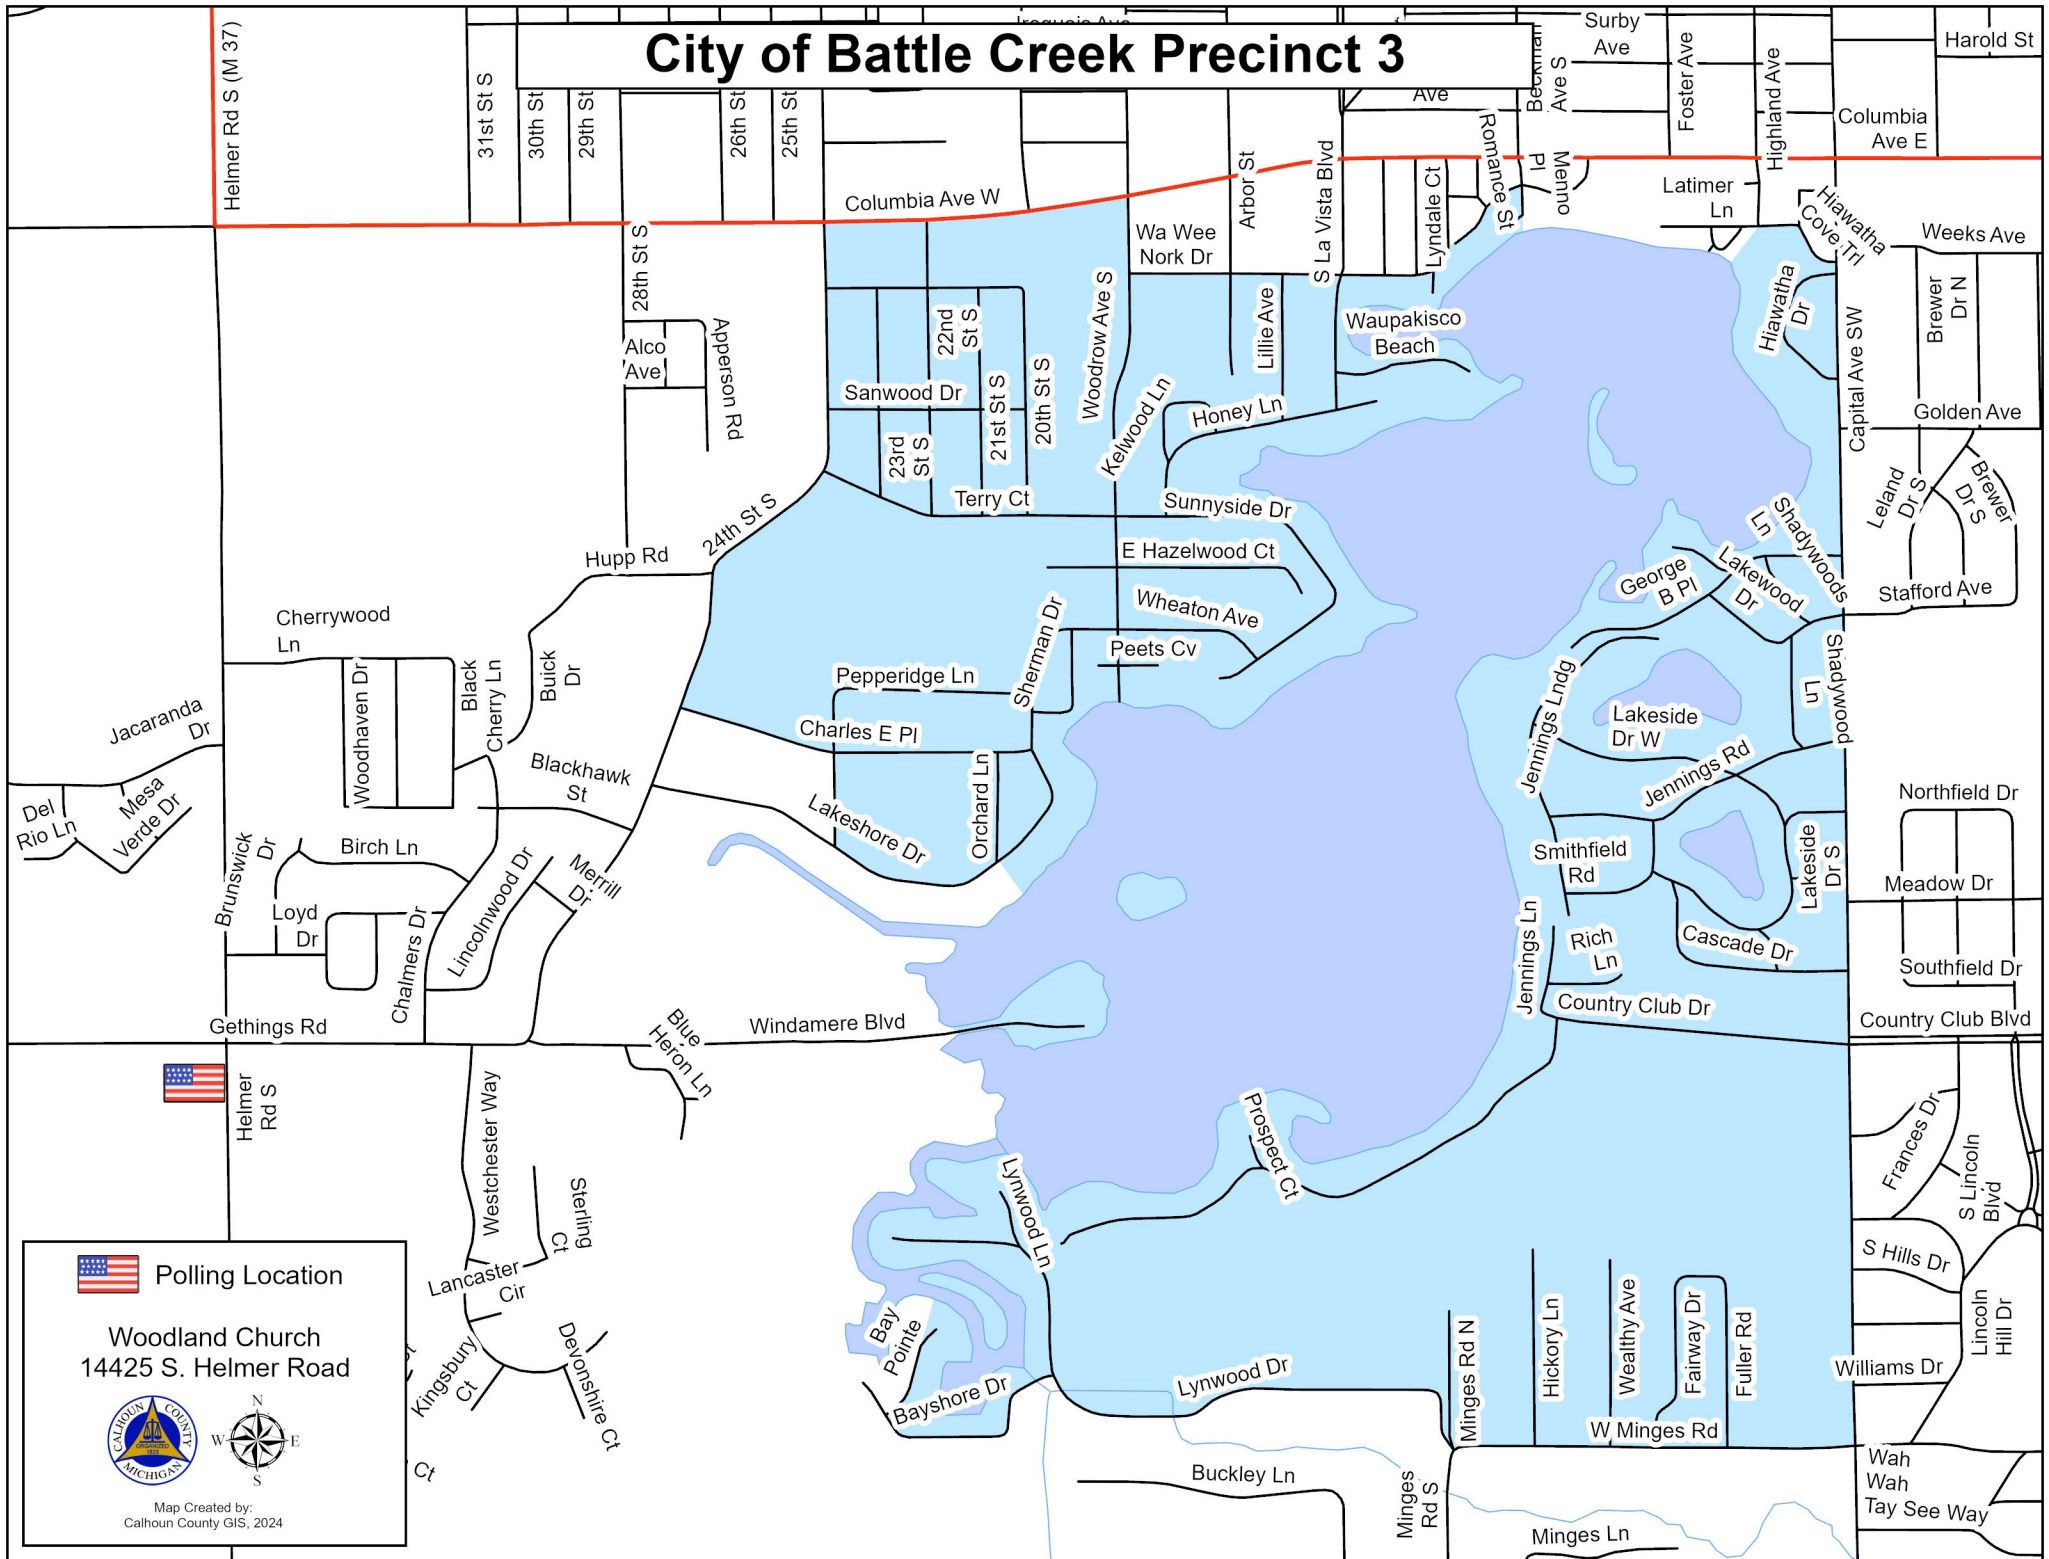

City of Battle Creek Precinct 3

Helmer Rd S (M 37)

 Polling Location

Woodland Church
14425 S. Helmer Road

Map Created by:
Calhoun County GIS, 2024