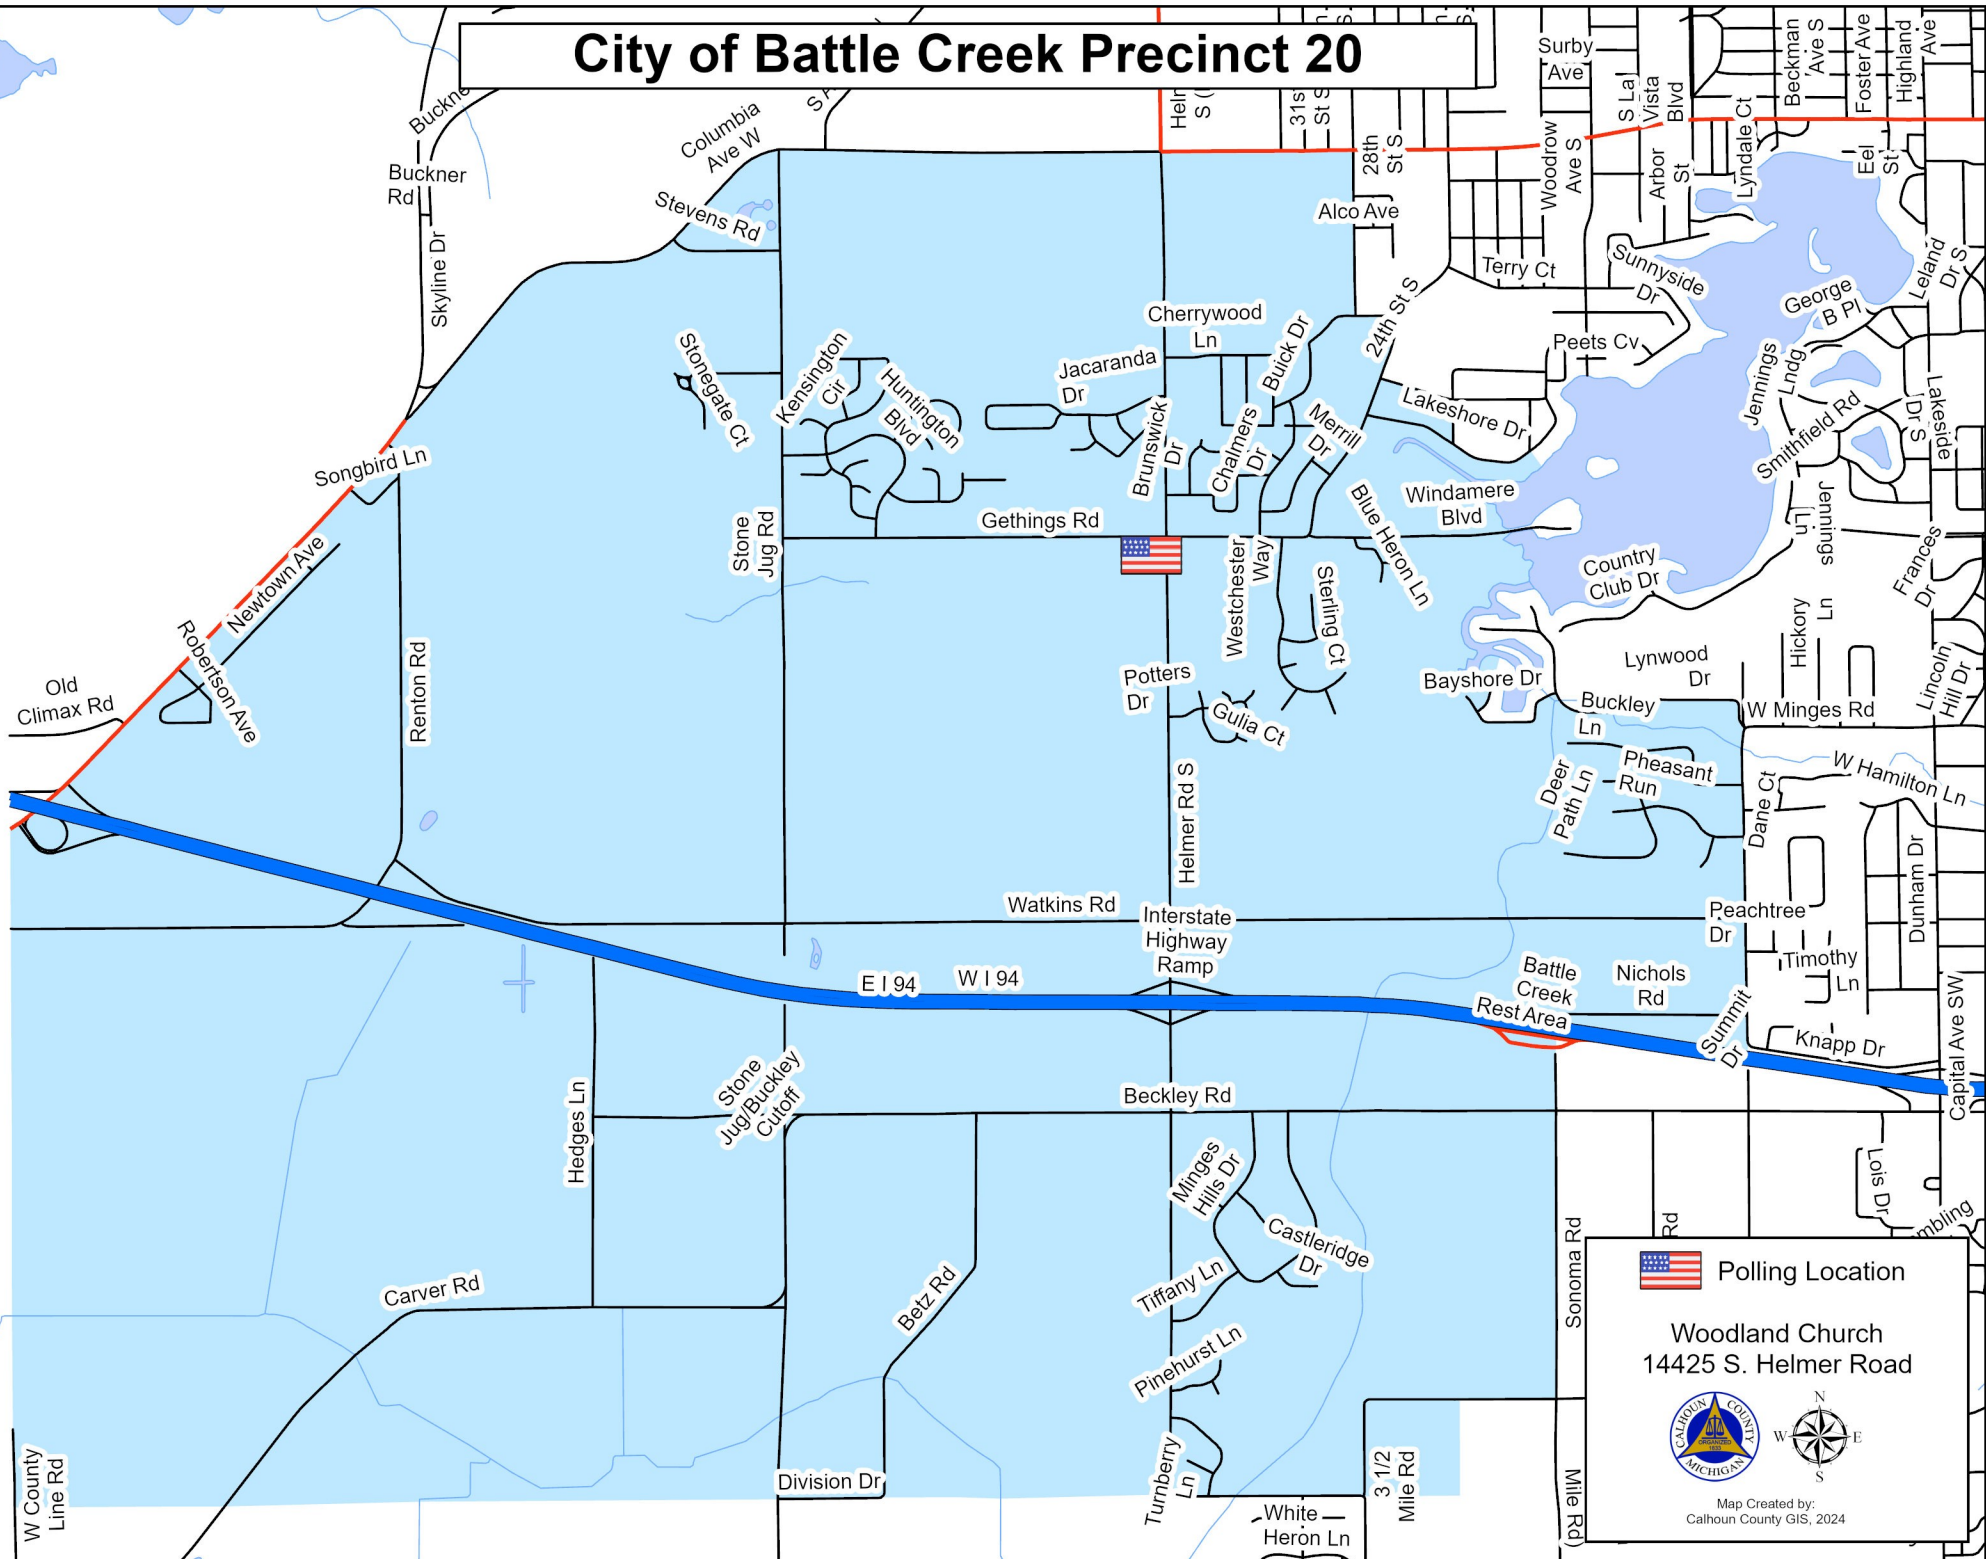

City of Battle Creek Precinct 20

 Polling Location

Woodland Church
14425 S. Helmer Road

Map Created by:
Calhoun County GIS, 2024