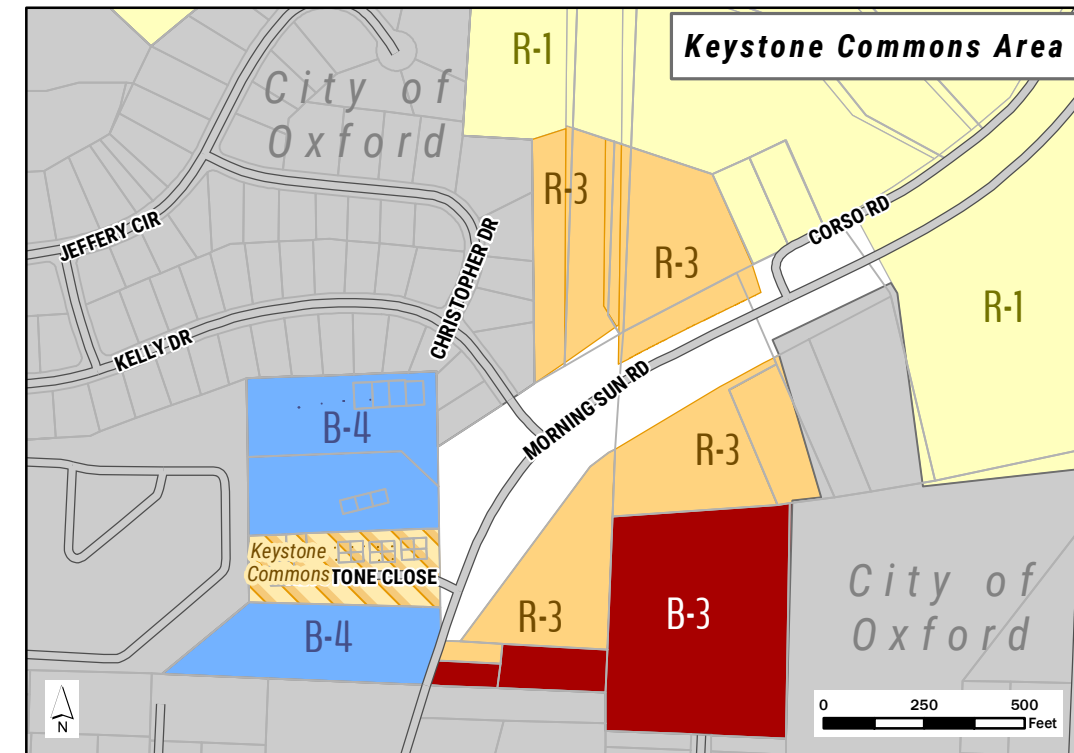

Oxford Township Zoning Map

BUTLER COUNTY, OHIO

- Zoning Districts**
- A-1 Agricultural
 - B-1 Neighborhood Business
 - B-2 Community Business
 - B-3 General Business
 - B-4 Office
 - M-2 General Industrial
 - R-1 Suburban Residence
 - R-2 Single-Family Residence
 - R-3 One- and Two-Family Residence
 - R-4 Multiple-Family Residence
 - R-PUD Residential PUD
 - State Park

Zoning Data
current as of
April 5, 2023

I:\Zoning_Map\OXI\Oxford_Township_Zoning_Map_April_2023.mxd