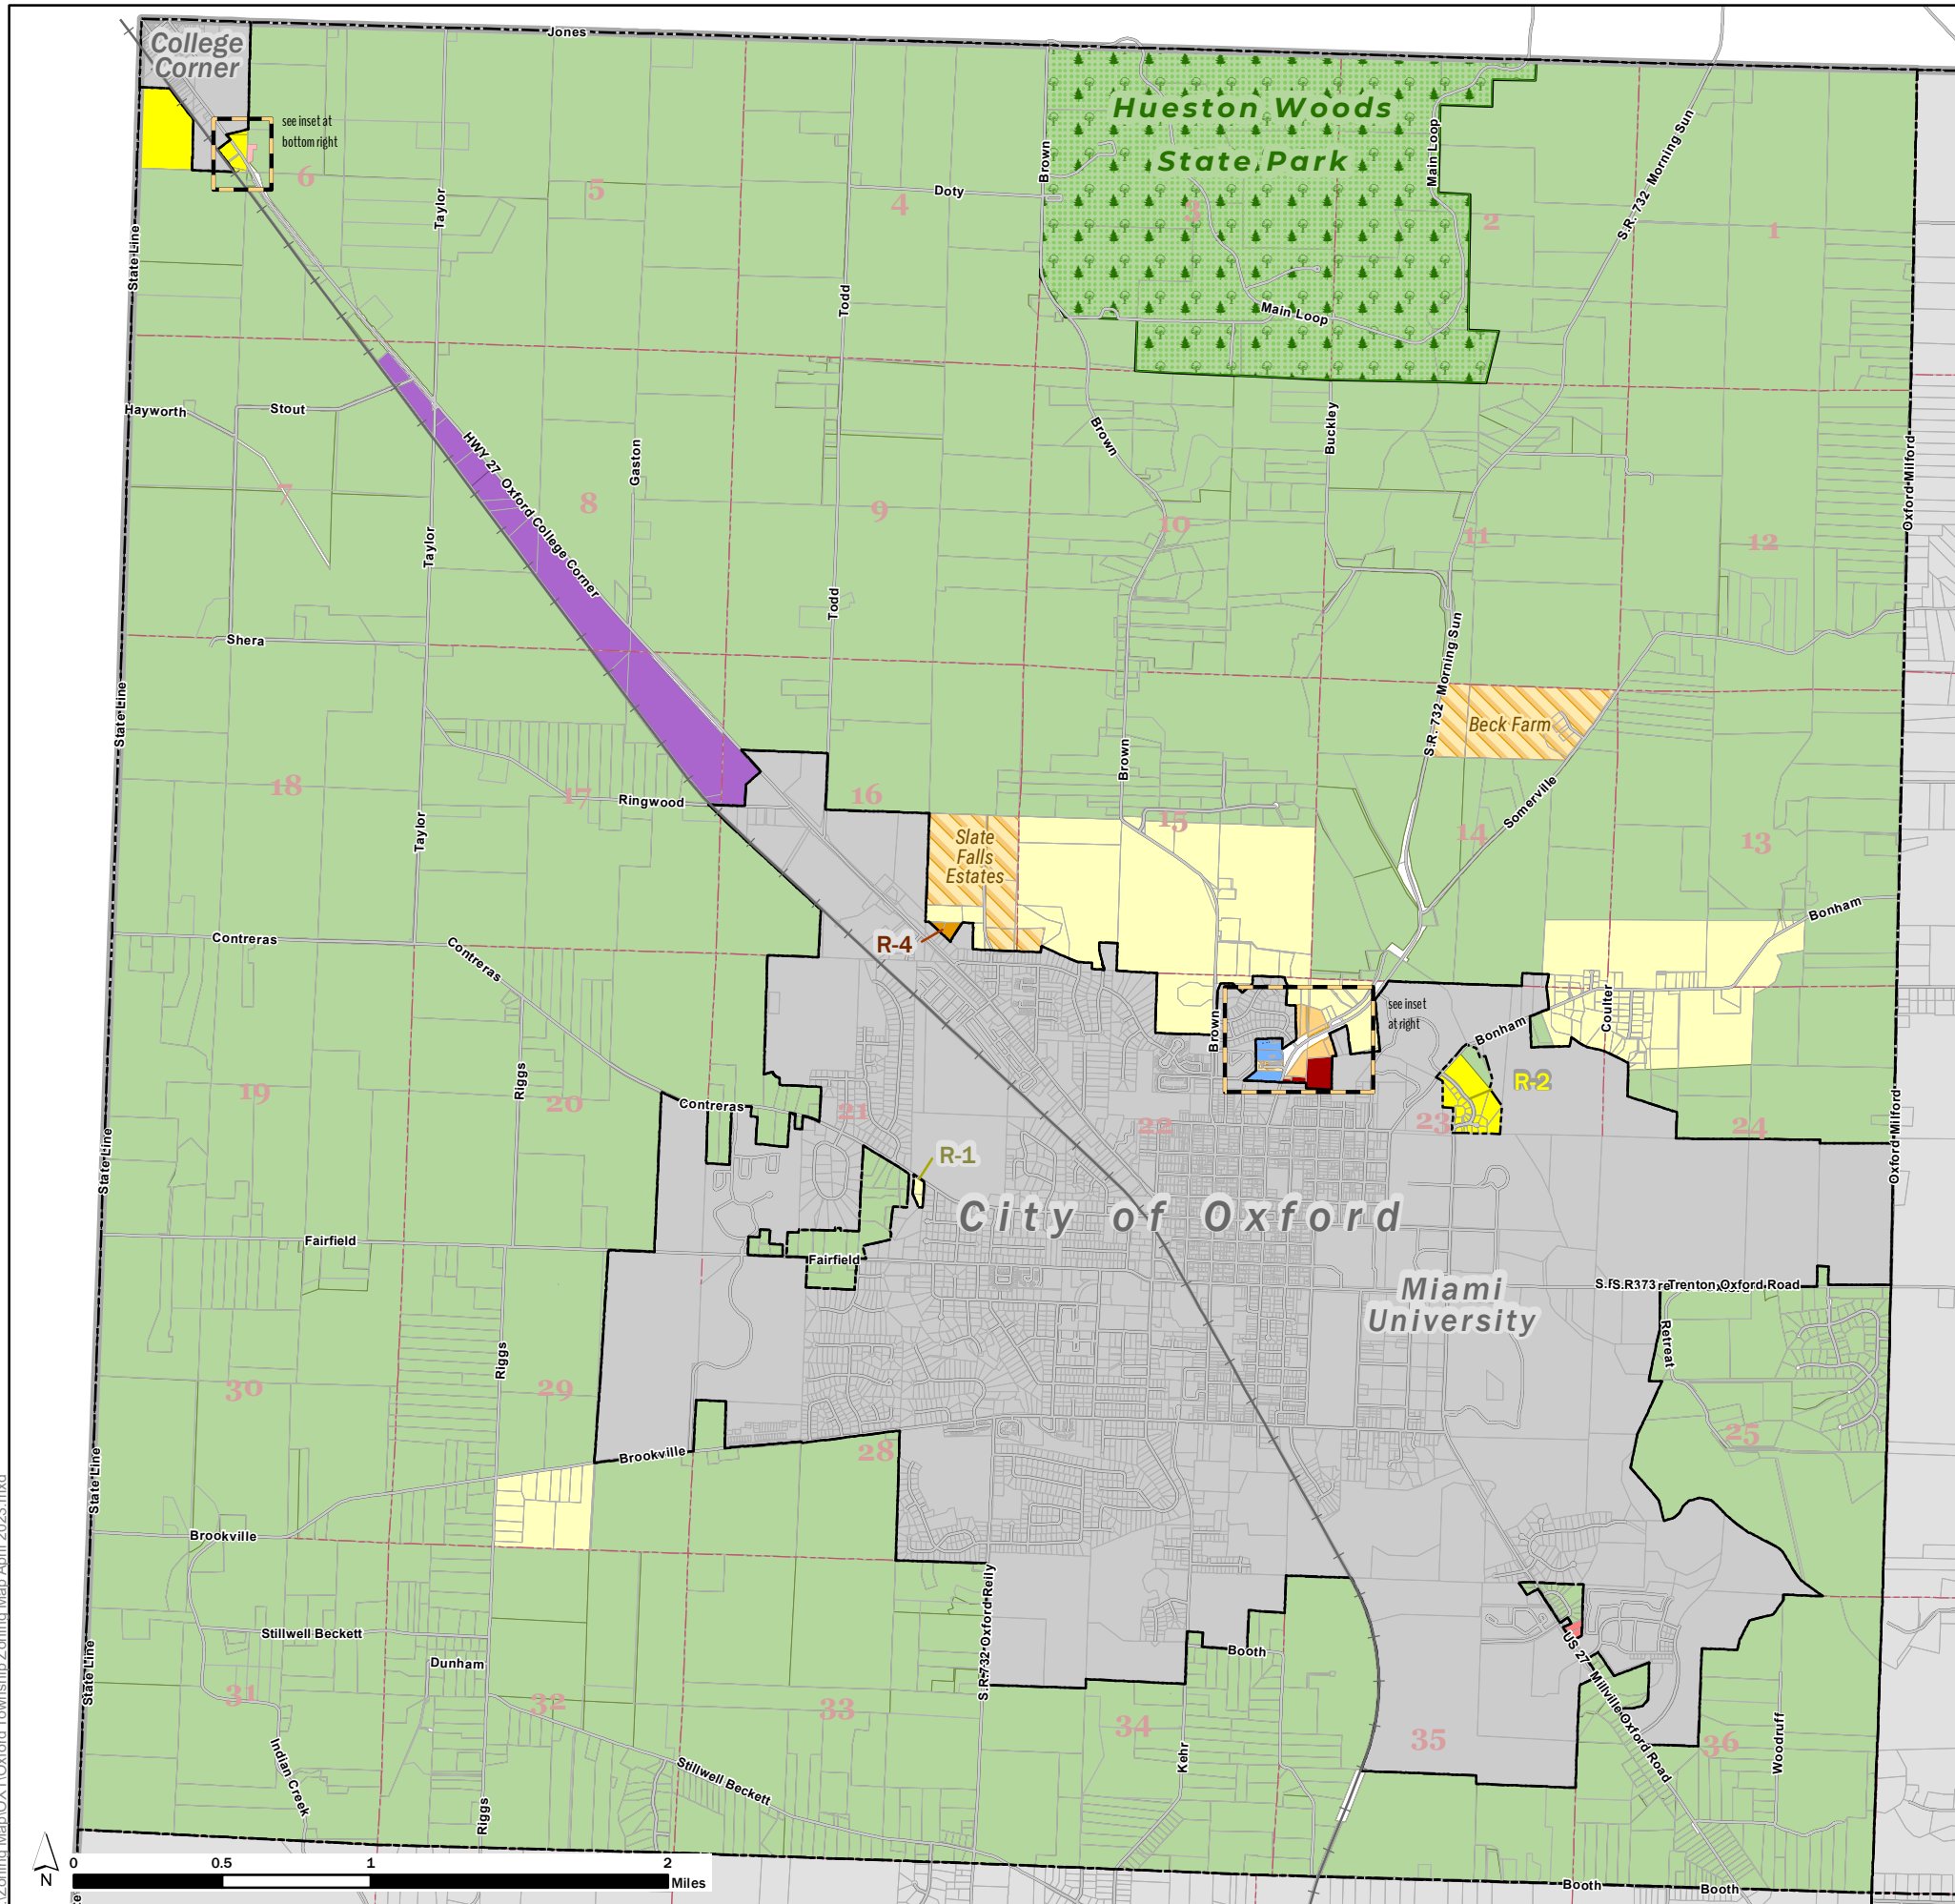

Oxford Township Zoning Map

BUTLER COUNTY, OHIO

- Zoning Districts**
- A-1 Agricultural
 - B-1 Neighborhood Business
 - B-2 Community Business
 - B-3 General Business
 - B-4 Office
 - M-2 General Industrial
 - R-1 Suburban Residence
 - R-2 Single-Family Residence
 - R-3 One- and Two-Family Residence
 - R-4 Multiple-Family Residence
 - R-PUD Residential PUD
 - State Park

Zoning Data
current as of
April 5, 2023

I:\Zoning_Map\OXI\Oxford_Township_Zoning_Map_April_2023.mxd