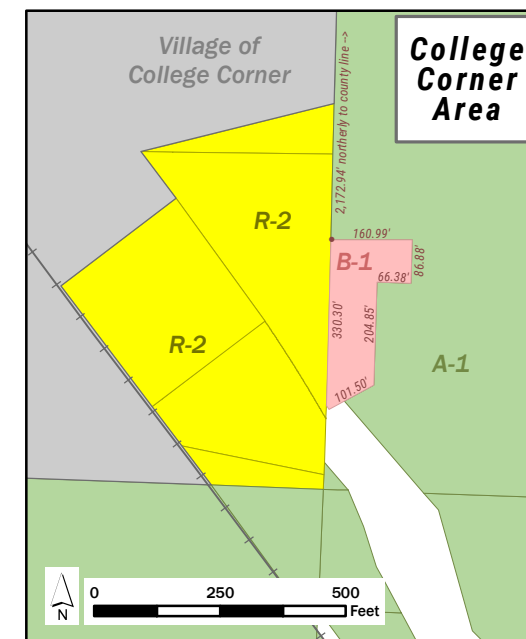

Oxford Township Zoning Map

BUTLER COUNTY, OHIO

- Zoning Districts**
- A-1 Agricultural
 - B-1 Neighborhood Business
 - B-2 Community Business
 - B-3 General Business
 - B-4 Office
 - M-2 General Industrial
 - R-1 Suburban Residence
 - R-2 Single-Family Residence
 - R-3 One- and Two-Family Residence
 - R-4 Multiple-Family Residence
 - R-PUD Residential PUD
 - State Park

Zoning Data
current as of
April 5, 2023

I:\Zoning_Map\OXI\Oxford_Township_Zoning_Map_April_2023.mxd