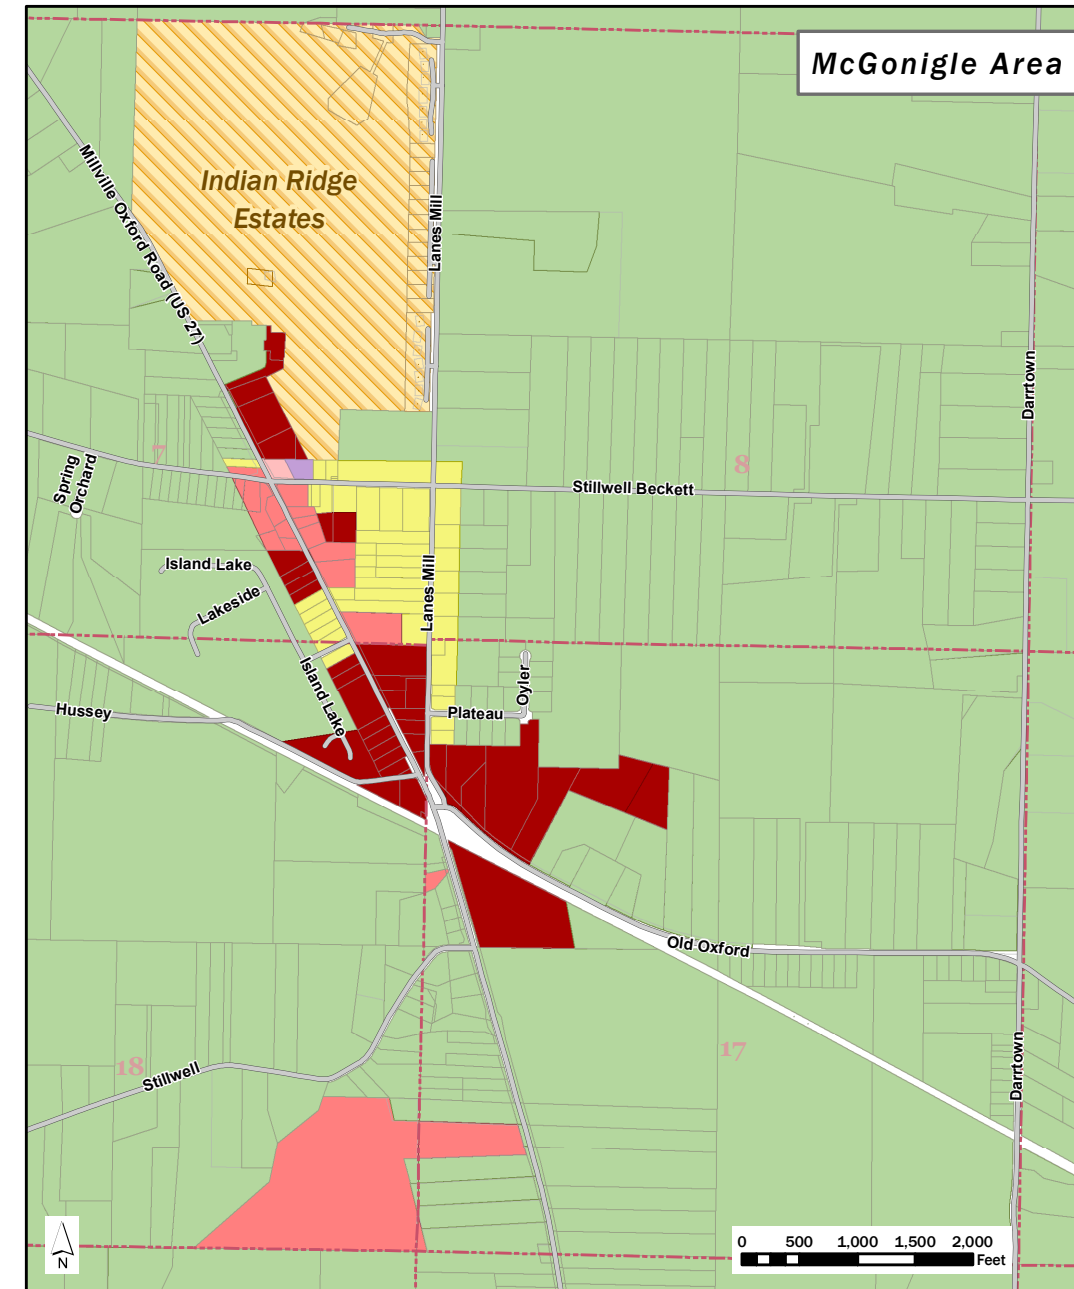

# Hanover Township Zoning Map

BUTLER COUNTY, OHIO

## Zoning Districts

- A-1 Agricultural
- B-1 Neighborhood Business
- B-2 Community Business
- B-3 General Business
- M-1 Light Industrial
- R-1 Suburban Residence
- R-2 Single-Family Residence
- R-3 One- and Two-Family Residence
- R-PUD Residential PUD