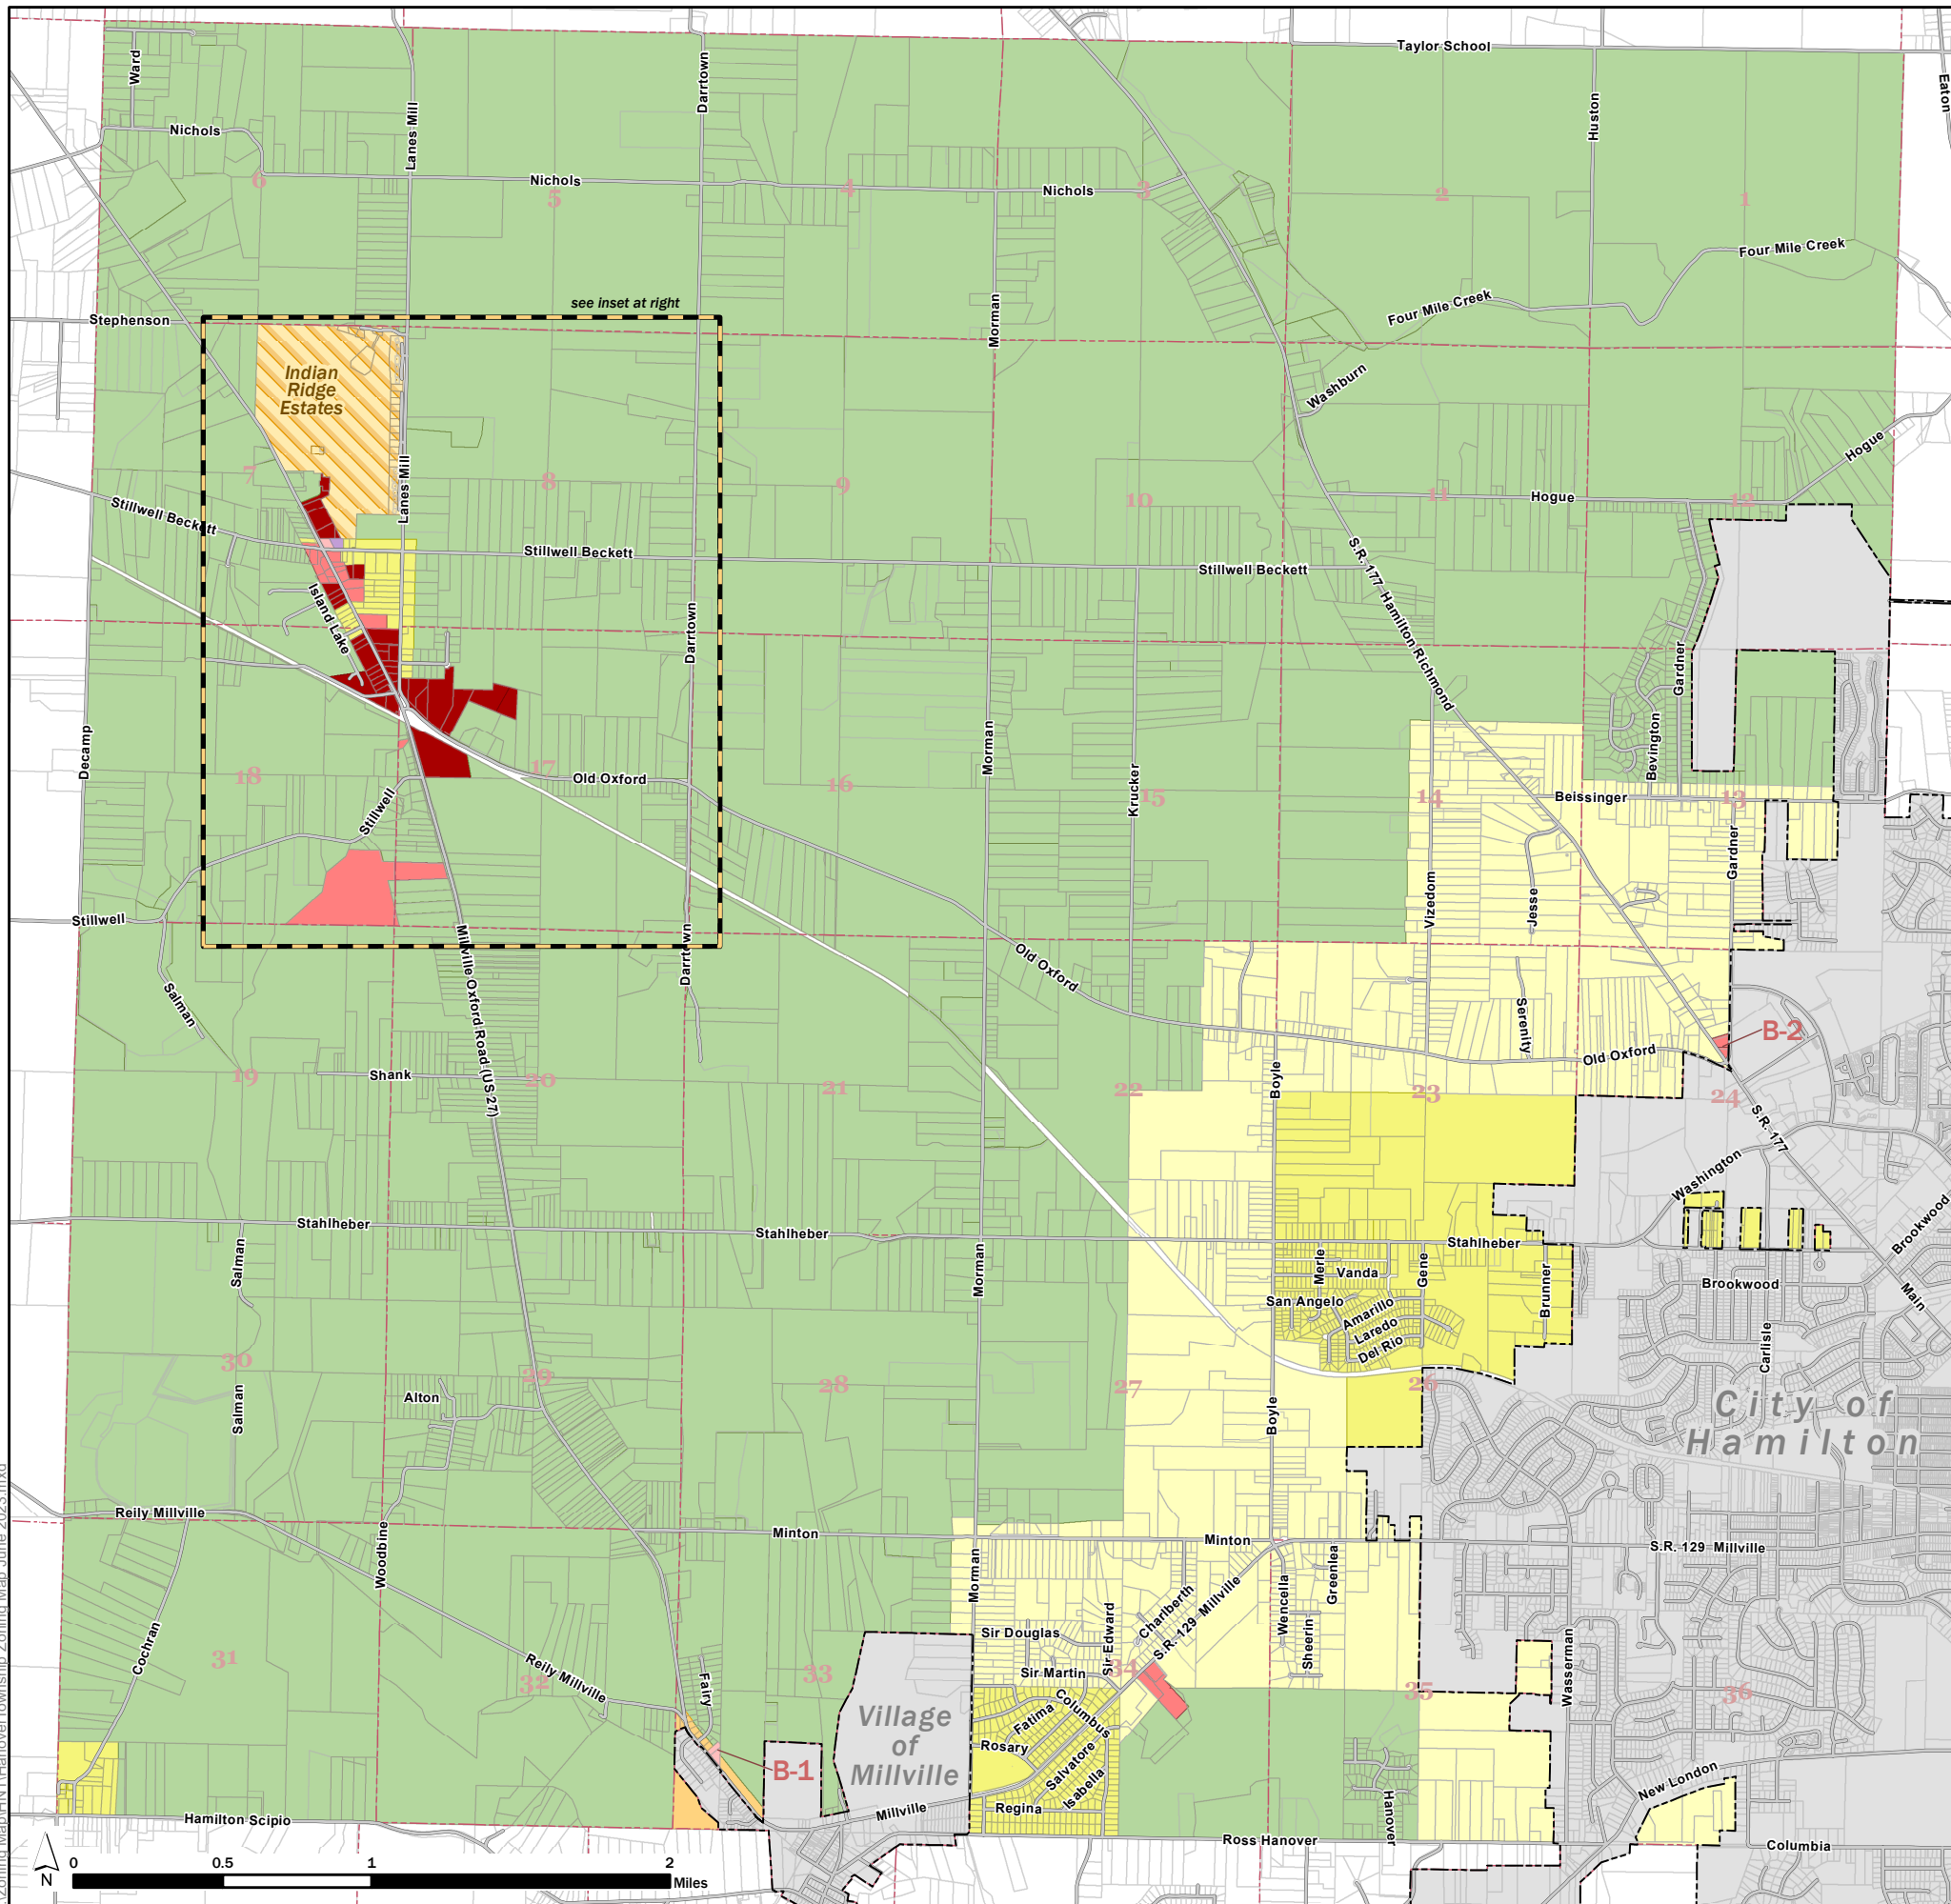

# Hanover Township Zoning Map

BUTLER COUNTY, OHIO

## Zoning Districts

- A-1 Agricultural
- B-1 Neighborhood Business
- B-2 Community Business
- B-3 General Business
- M-1 Light Industrial
- R-1 Suburban Residence
- R-2 Single-Family Residence
- R-3 One- and Two-Family Residence
- R-PUD Residential PUD

**Zoning Data  
Current as of  
June 22, 2023**

Butler County  
Department of Development  
Planning Division  
Butler County Administrative Center  
130 High St, Hamilton, Ohio 45011