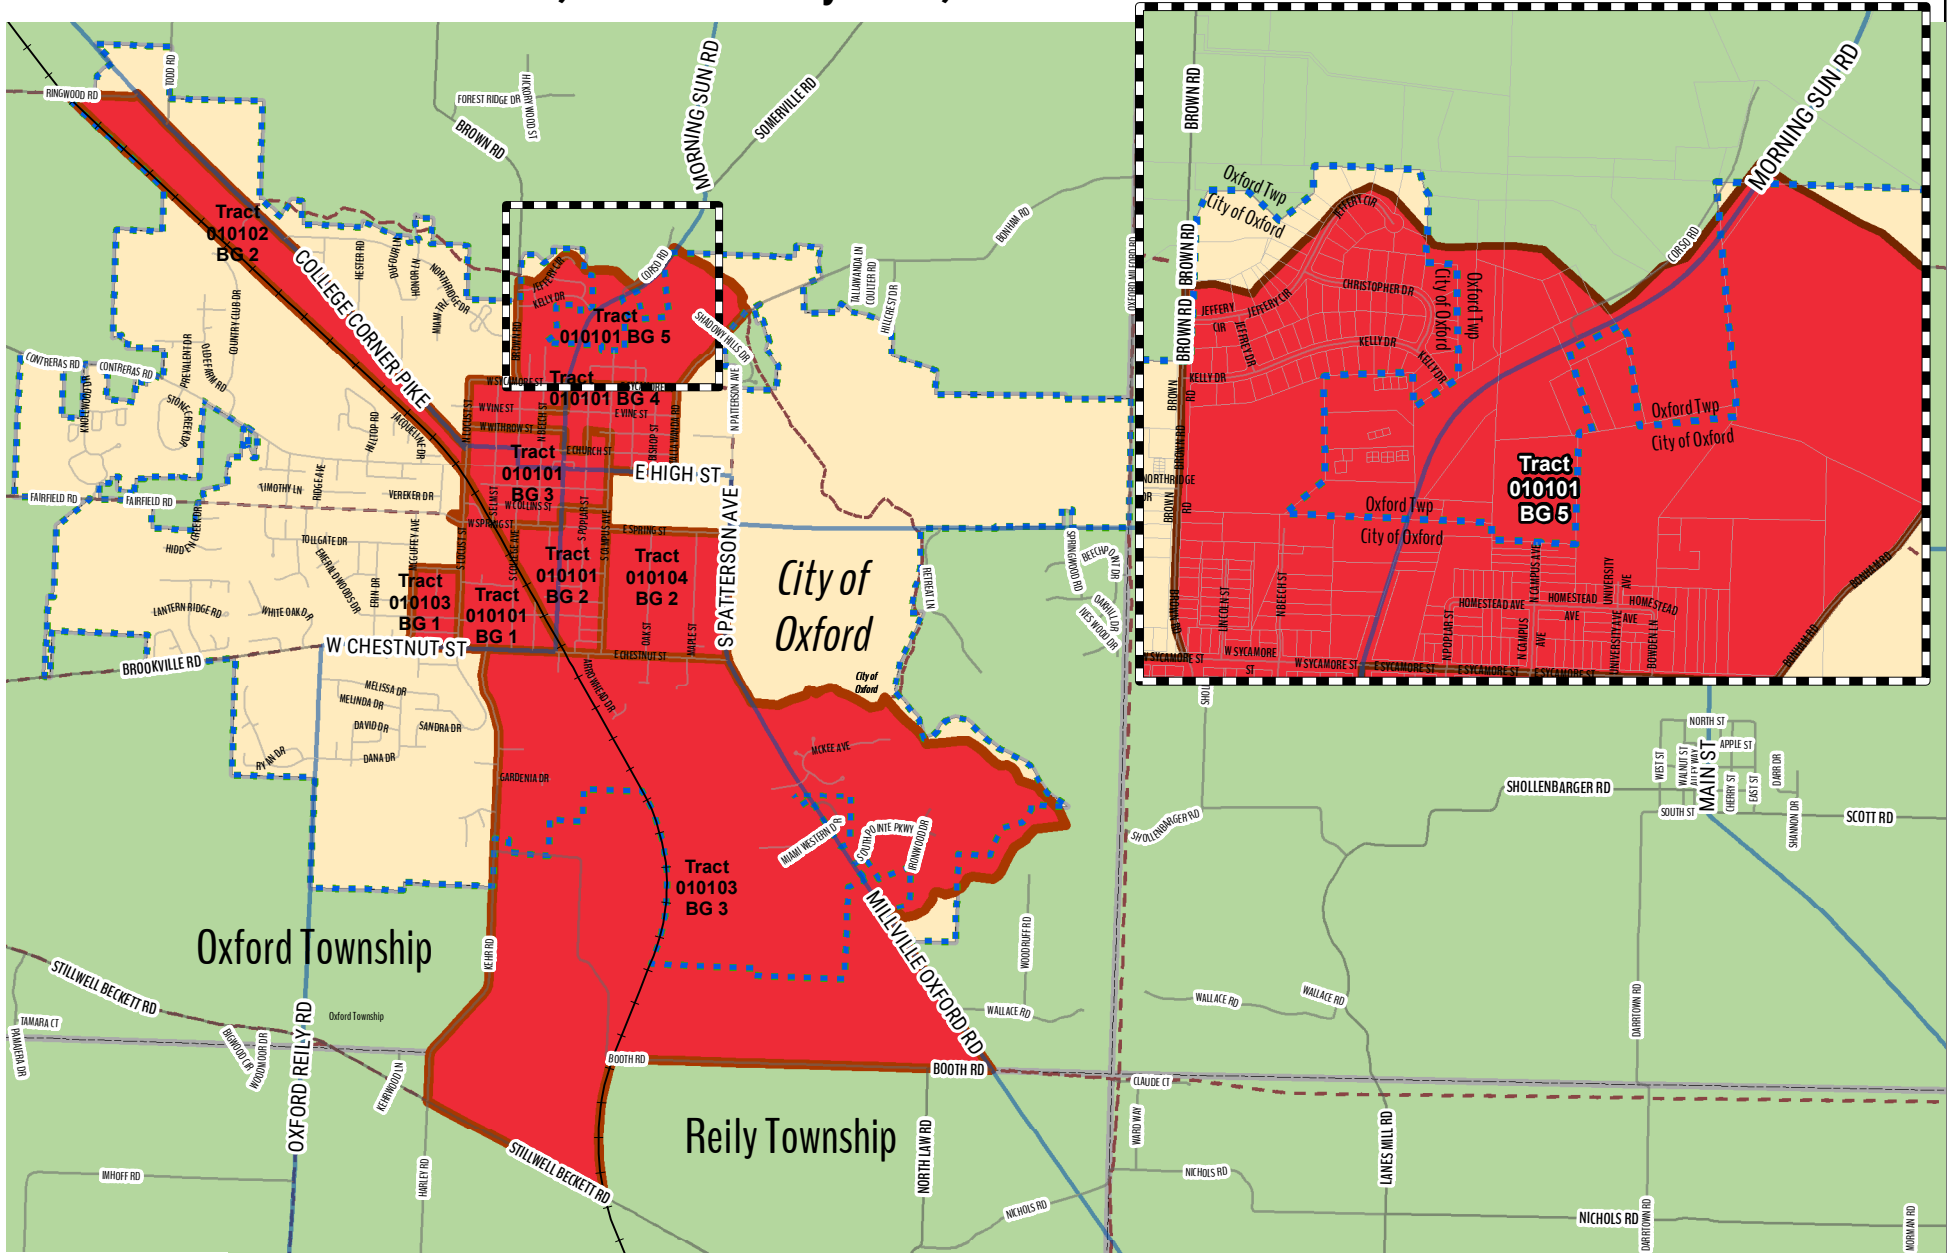

Low-Moderate Income Areas, Butler County Ohio, 2020

Document Path: h:\Community Development\2020 CDBG Maps\2020 LMI Map_Zooms.mxd

Butler County
Department of Development
Butler County Administrative Center
130 High St, Hamilton, Ohio 45011

Percentage of Households by LMI Status

Map Date: 10/8/2020