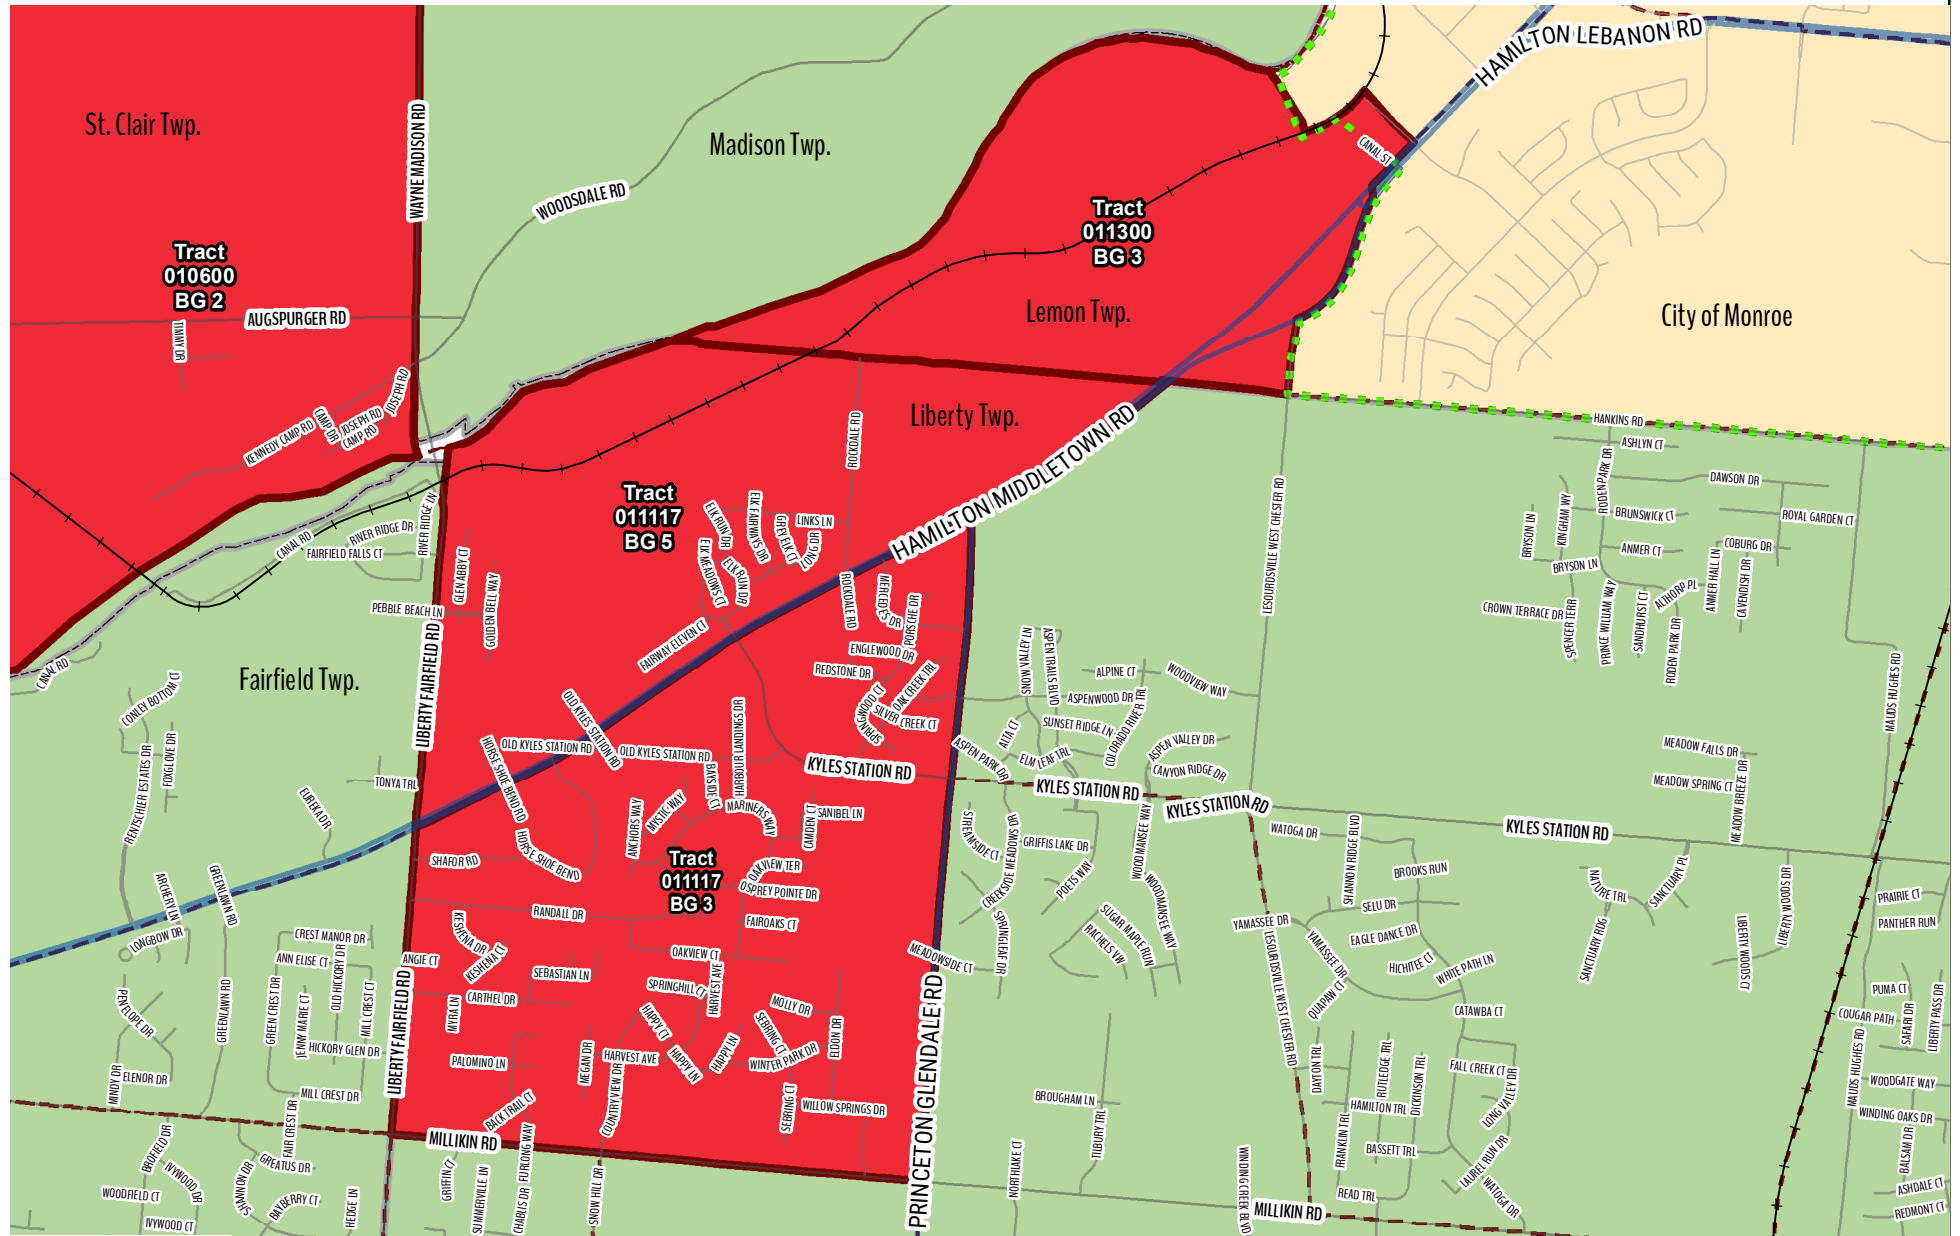

Low-Moderate Income Areas, Butler County Ohio, 2020

Document Path: h:\Community Development\2020 CDBG Maps\2020 LMI Map_Zooms.mxd

Butler County
Department of Development
Butler County Administrative Center
130 High St, Hamilton, Ohio 45011

Percentage of Households by LMI Status

Map Date: 10/8/2020