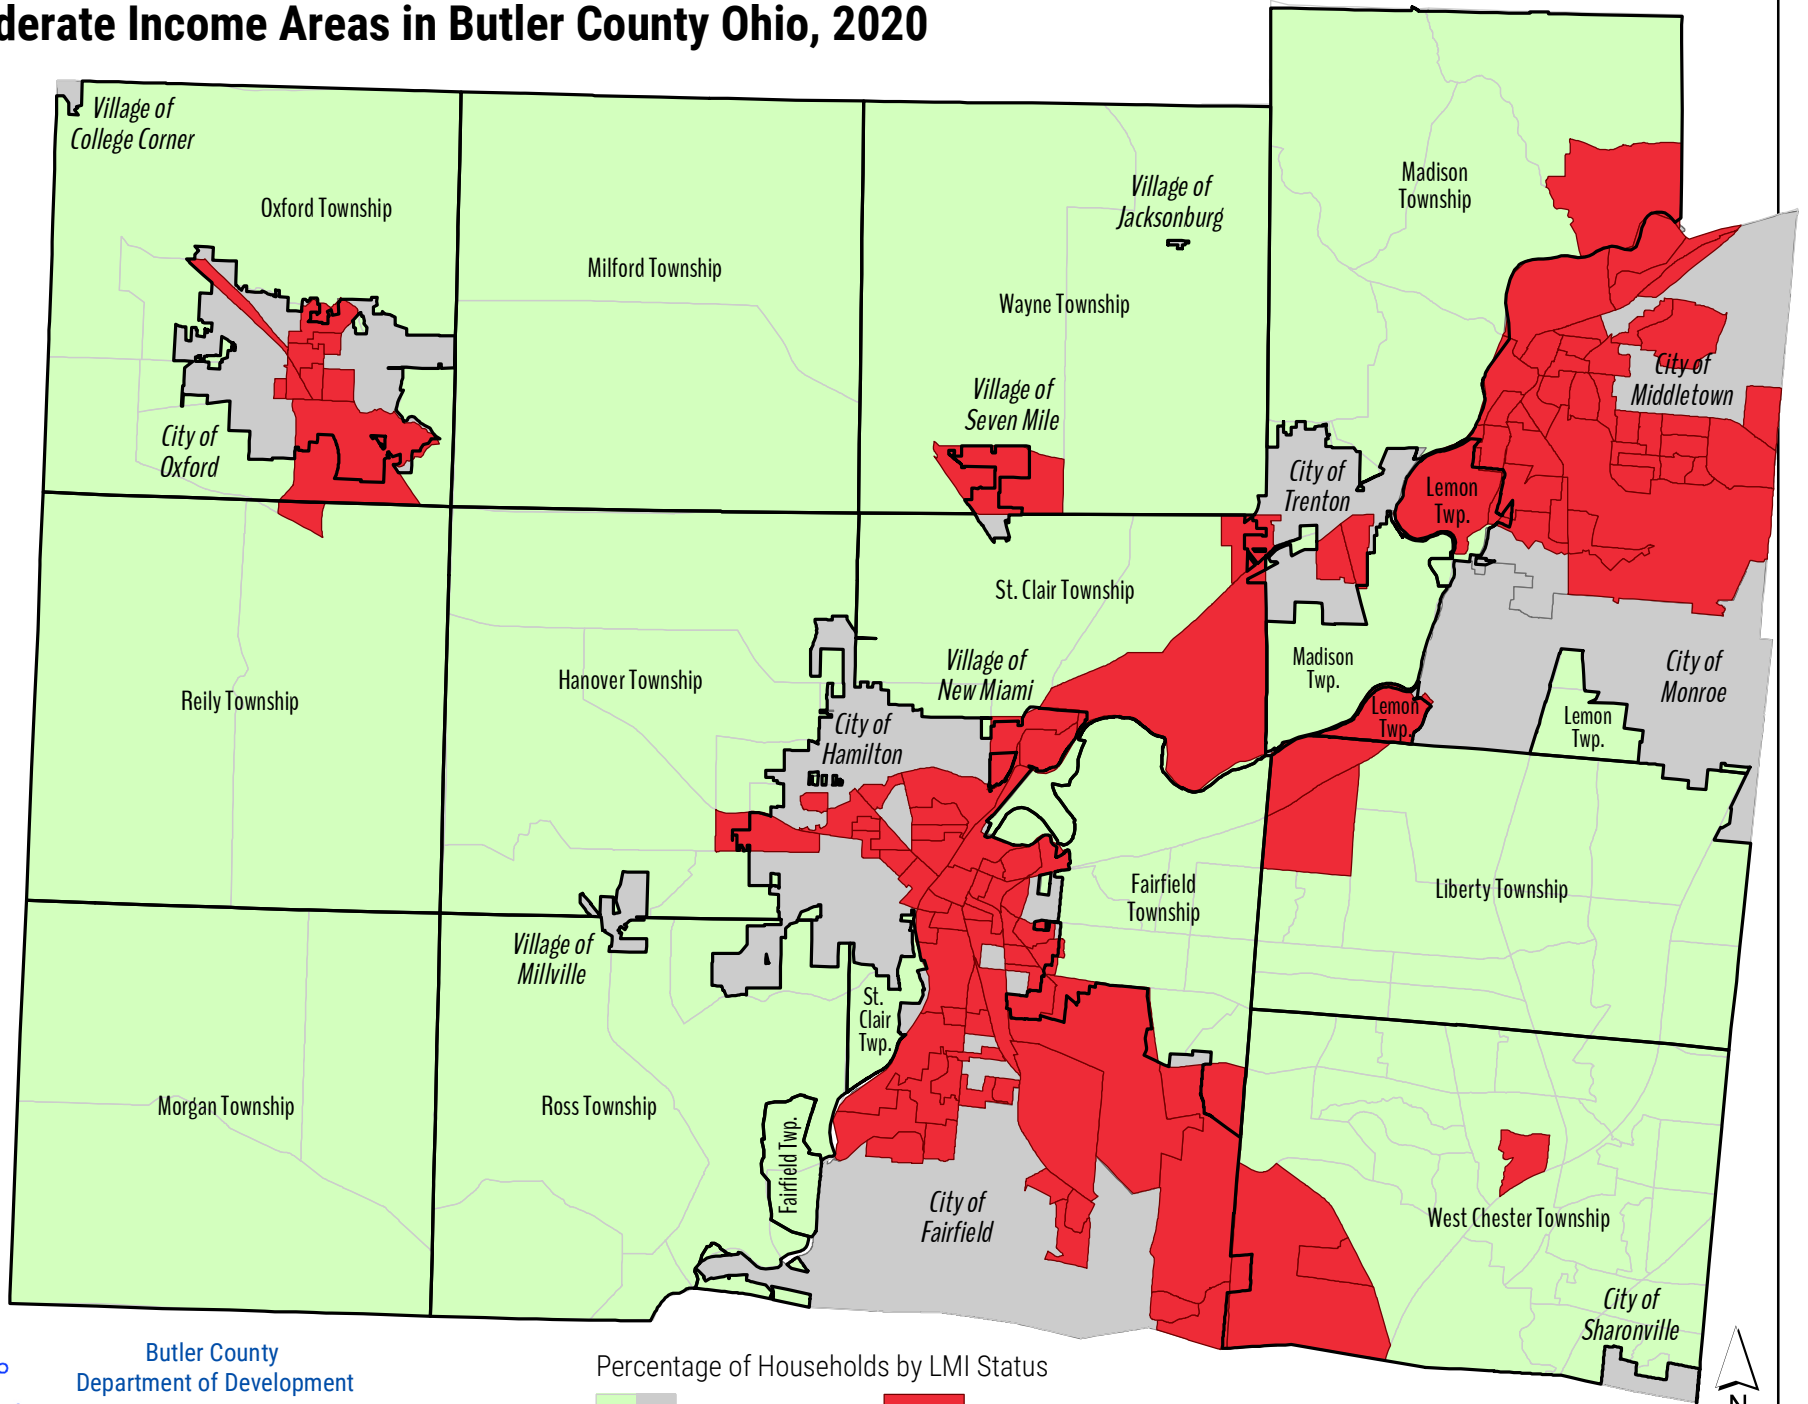

Low-Moderate Income Areas in Butler County Ohio, 2020

Percentage of Households by LMI Status

Less than 51% LMI
 51% LMI and greater

Butler County
 Department of Development
 Butler County Administrative Center
 130 High St, Hamilton, Ohio 45011

Map Date: 9/21/2020