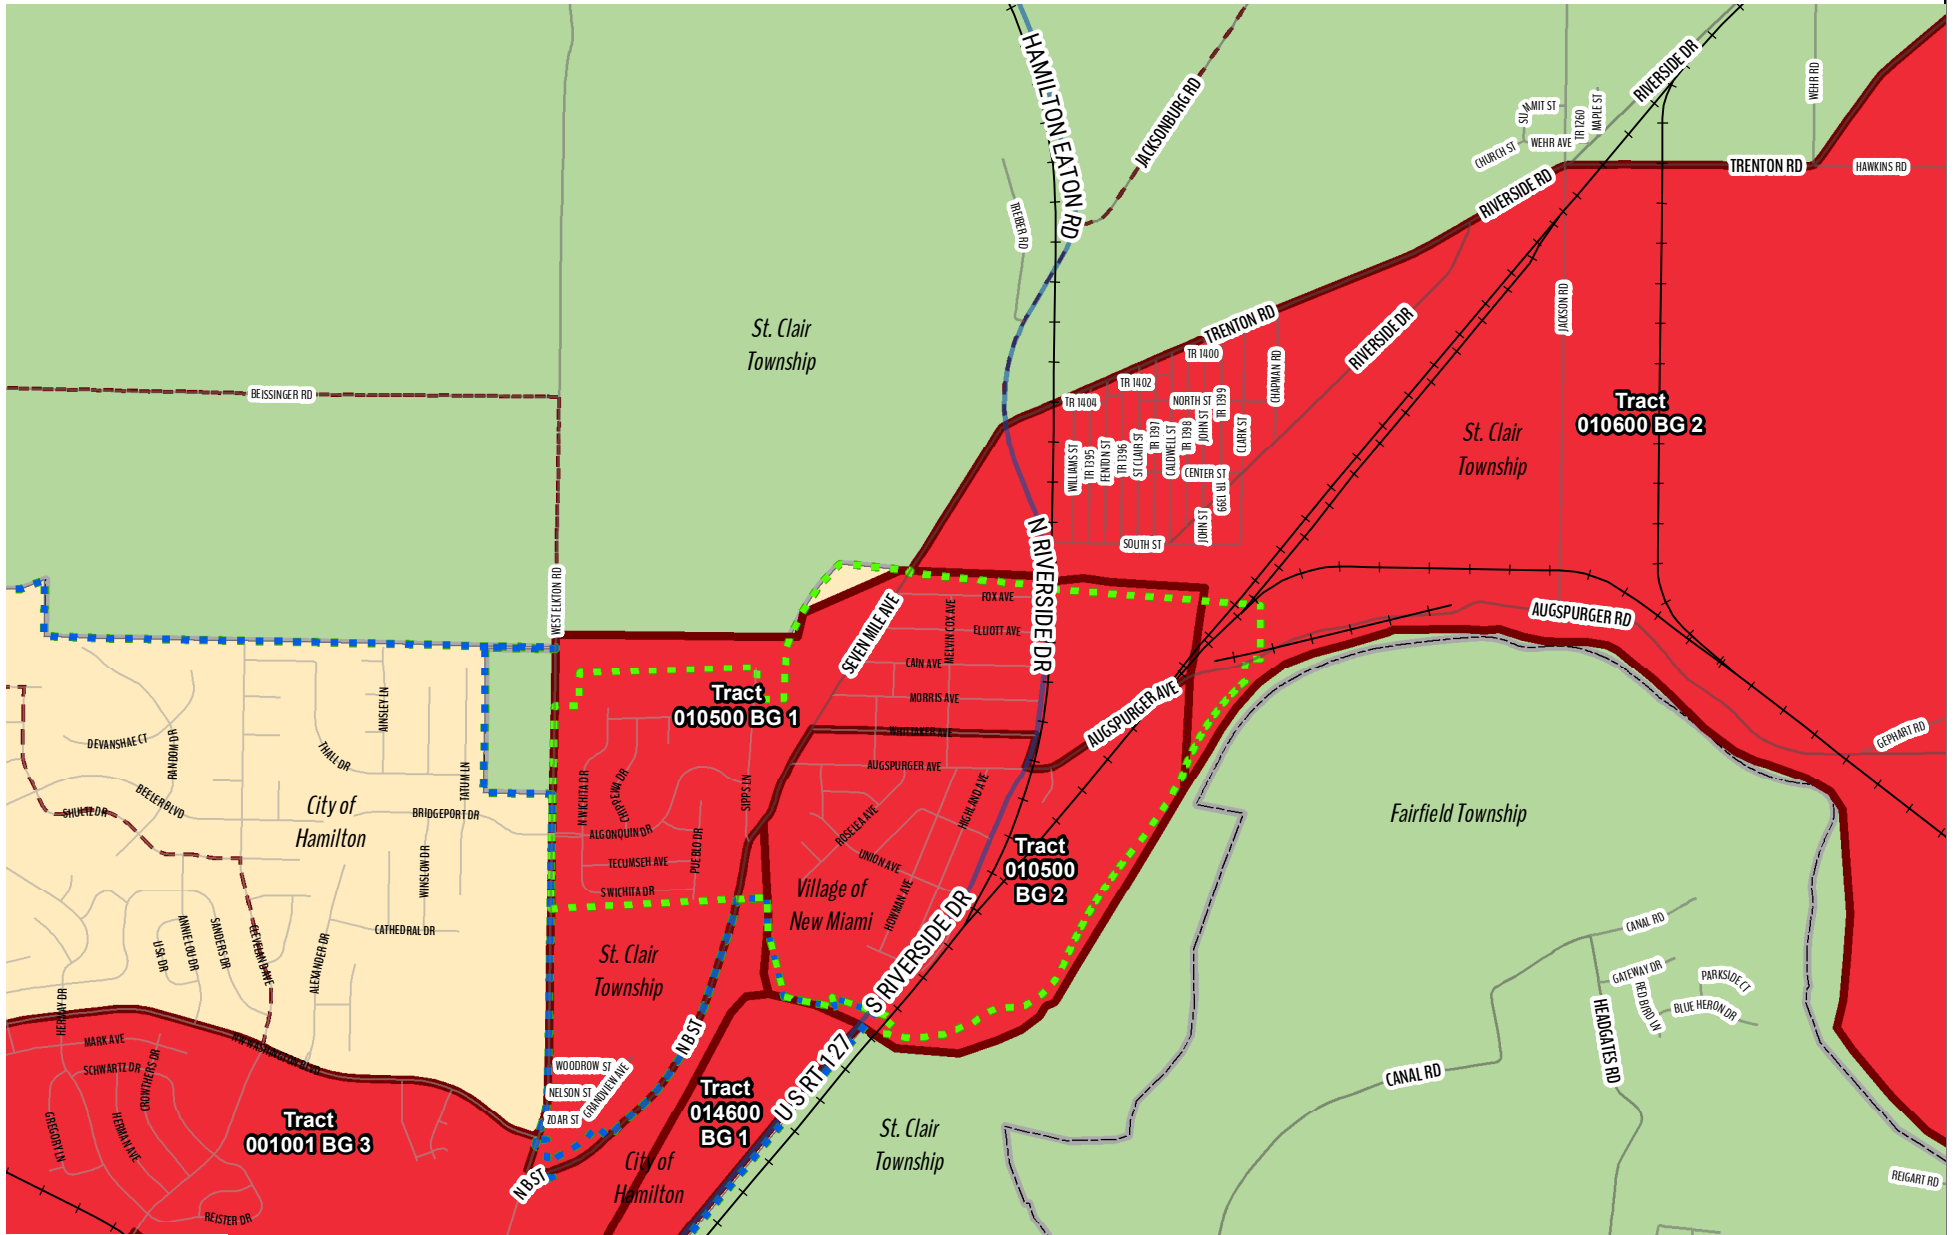

Low-Moderate Income Areas, Butler County Ohio, 2020

Butler County
Department of Development
Butler County Administrative Center
130 High St, Hamilton, Ohio 45011

Percentage of Households by LMI Status

Map Date: 10/8/2020