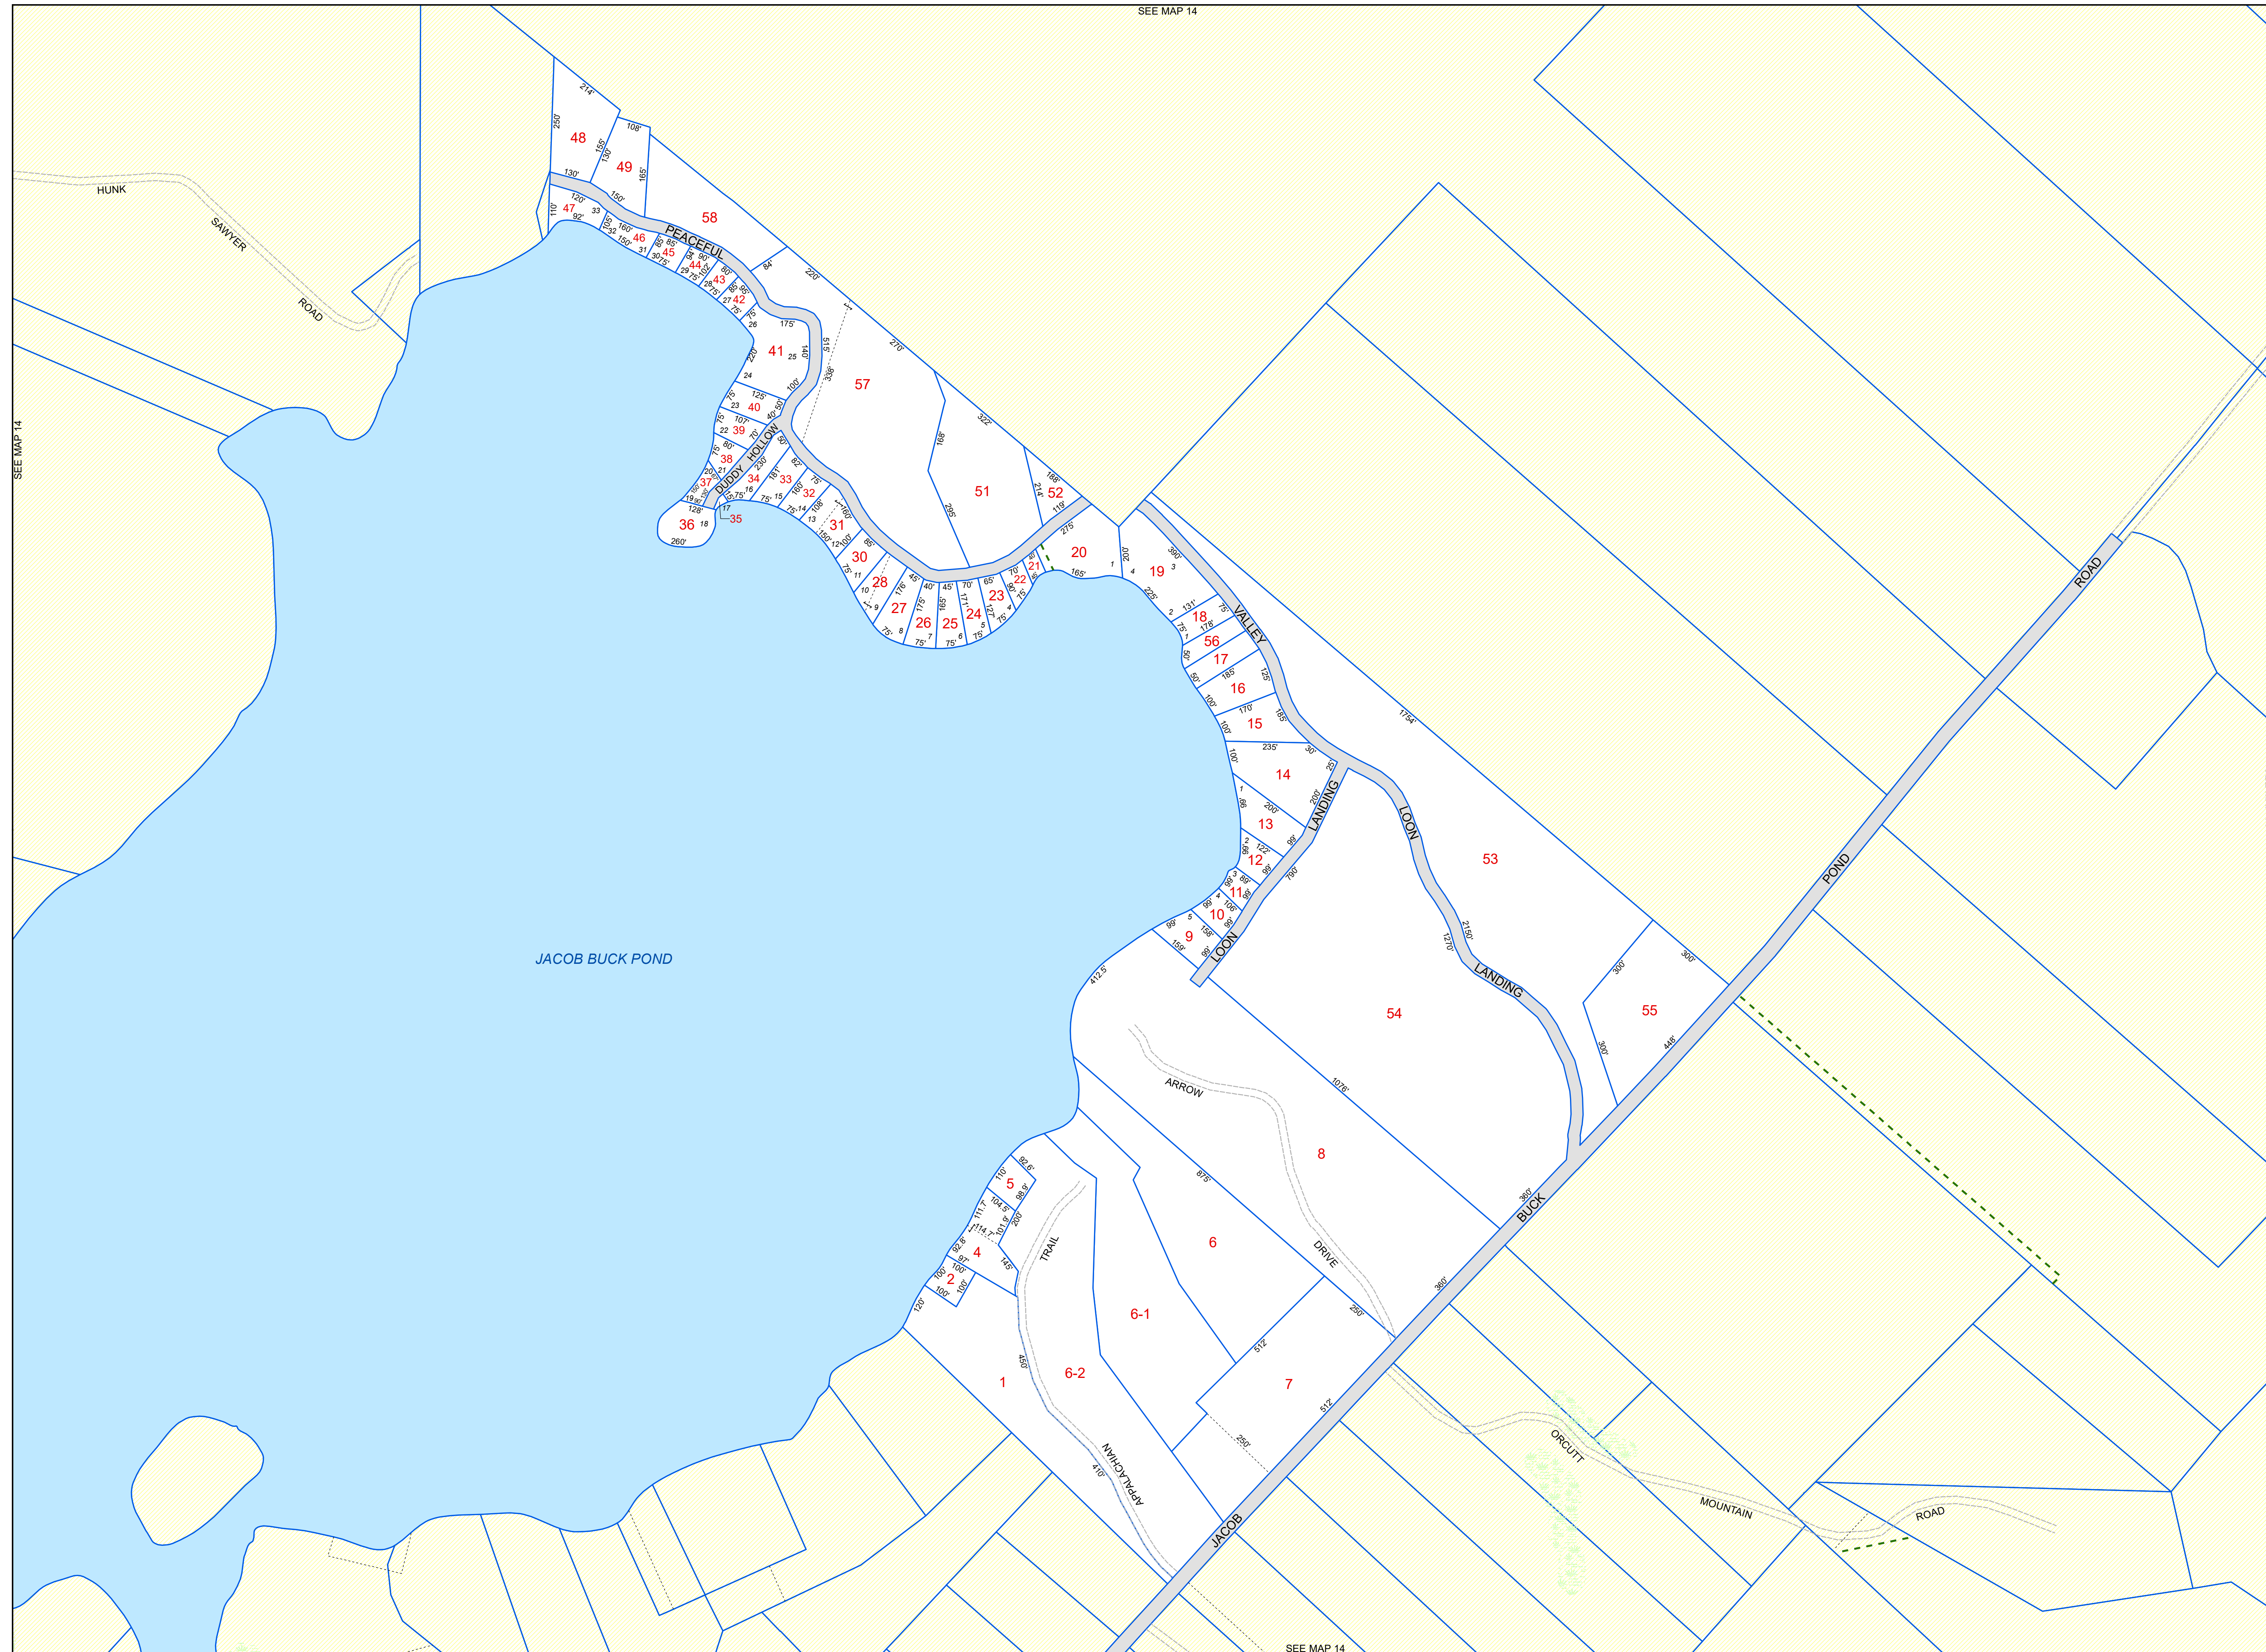

SEE MAP 14

SEE MAP 14

PROPERTY MAPS
**Tax Map
 49**

BUCKSPORT
 Hancock County, ME

LEGEND

- PROPERTY LINE
- PUBLIC RIGHT-OF-WAY
- PRIVATE RIGHT-OF-WAY
- RAILROAD RIGHT-OF-WAY
- HISTORIC/SUBDIVISION LINE
- EASEMENT
- PARCEL HOOK
- 2-1 PARCEL ID NUMBER
- 150' SURVEY DIMENSION (FEET)
- 7 SURVEY LOT NUMBER
- HYDROLOGY
- WETLANDS

The information on this map is for assessment purposes only, is not a legal survey, and is not intended to be used for conveyance.

Original map created by J. W. Sewall Company and revisions made by Town of Buckport. Map updated by LatLong Logic, LLC. (February, 2021)