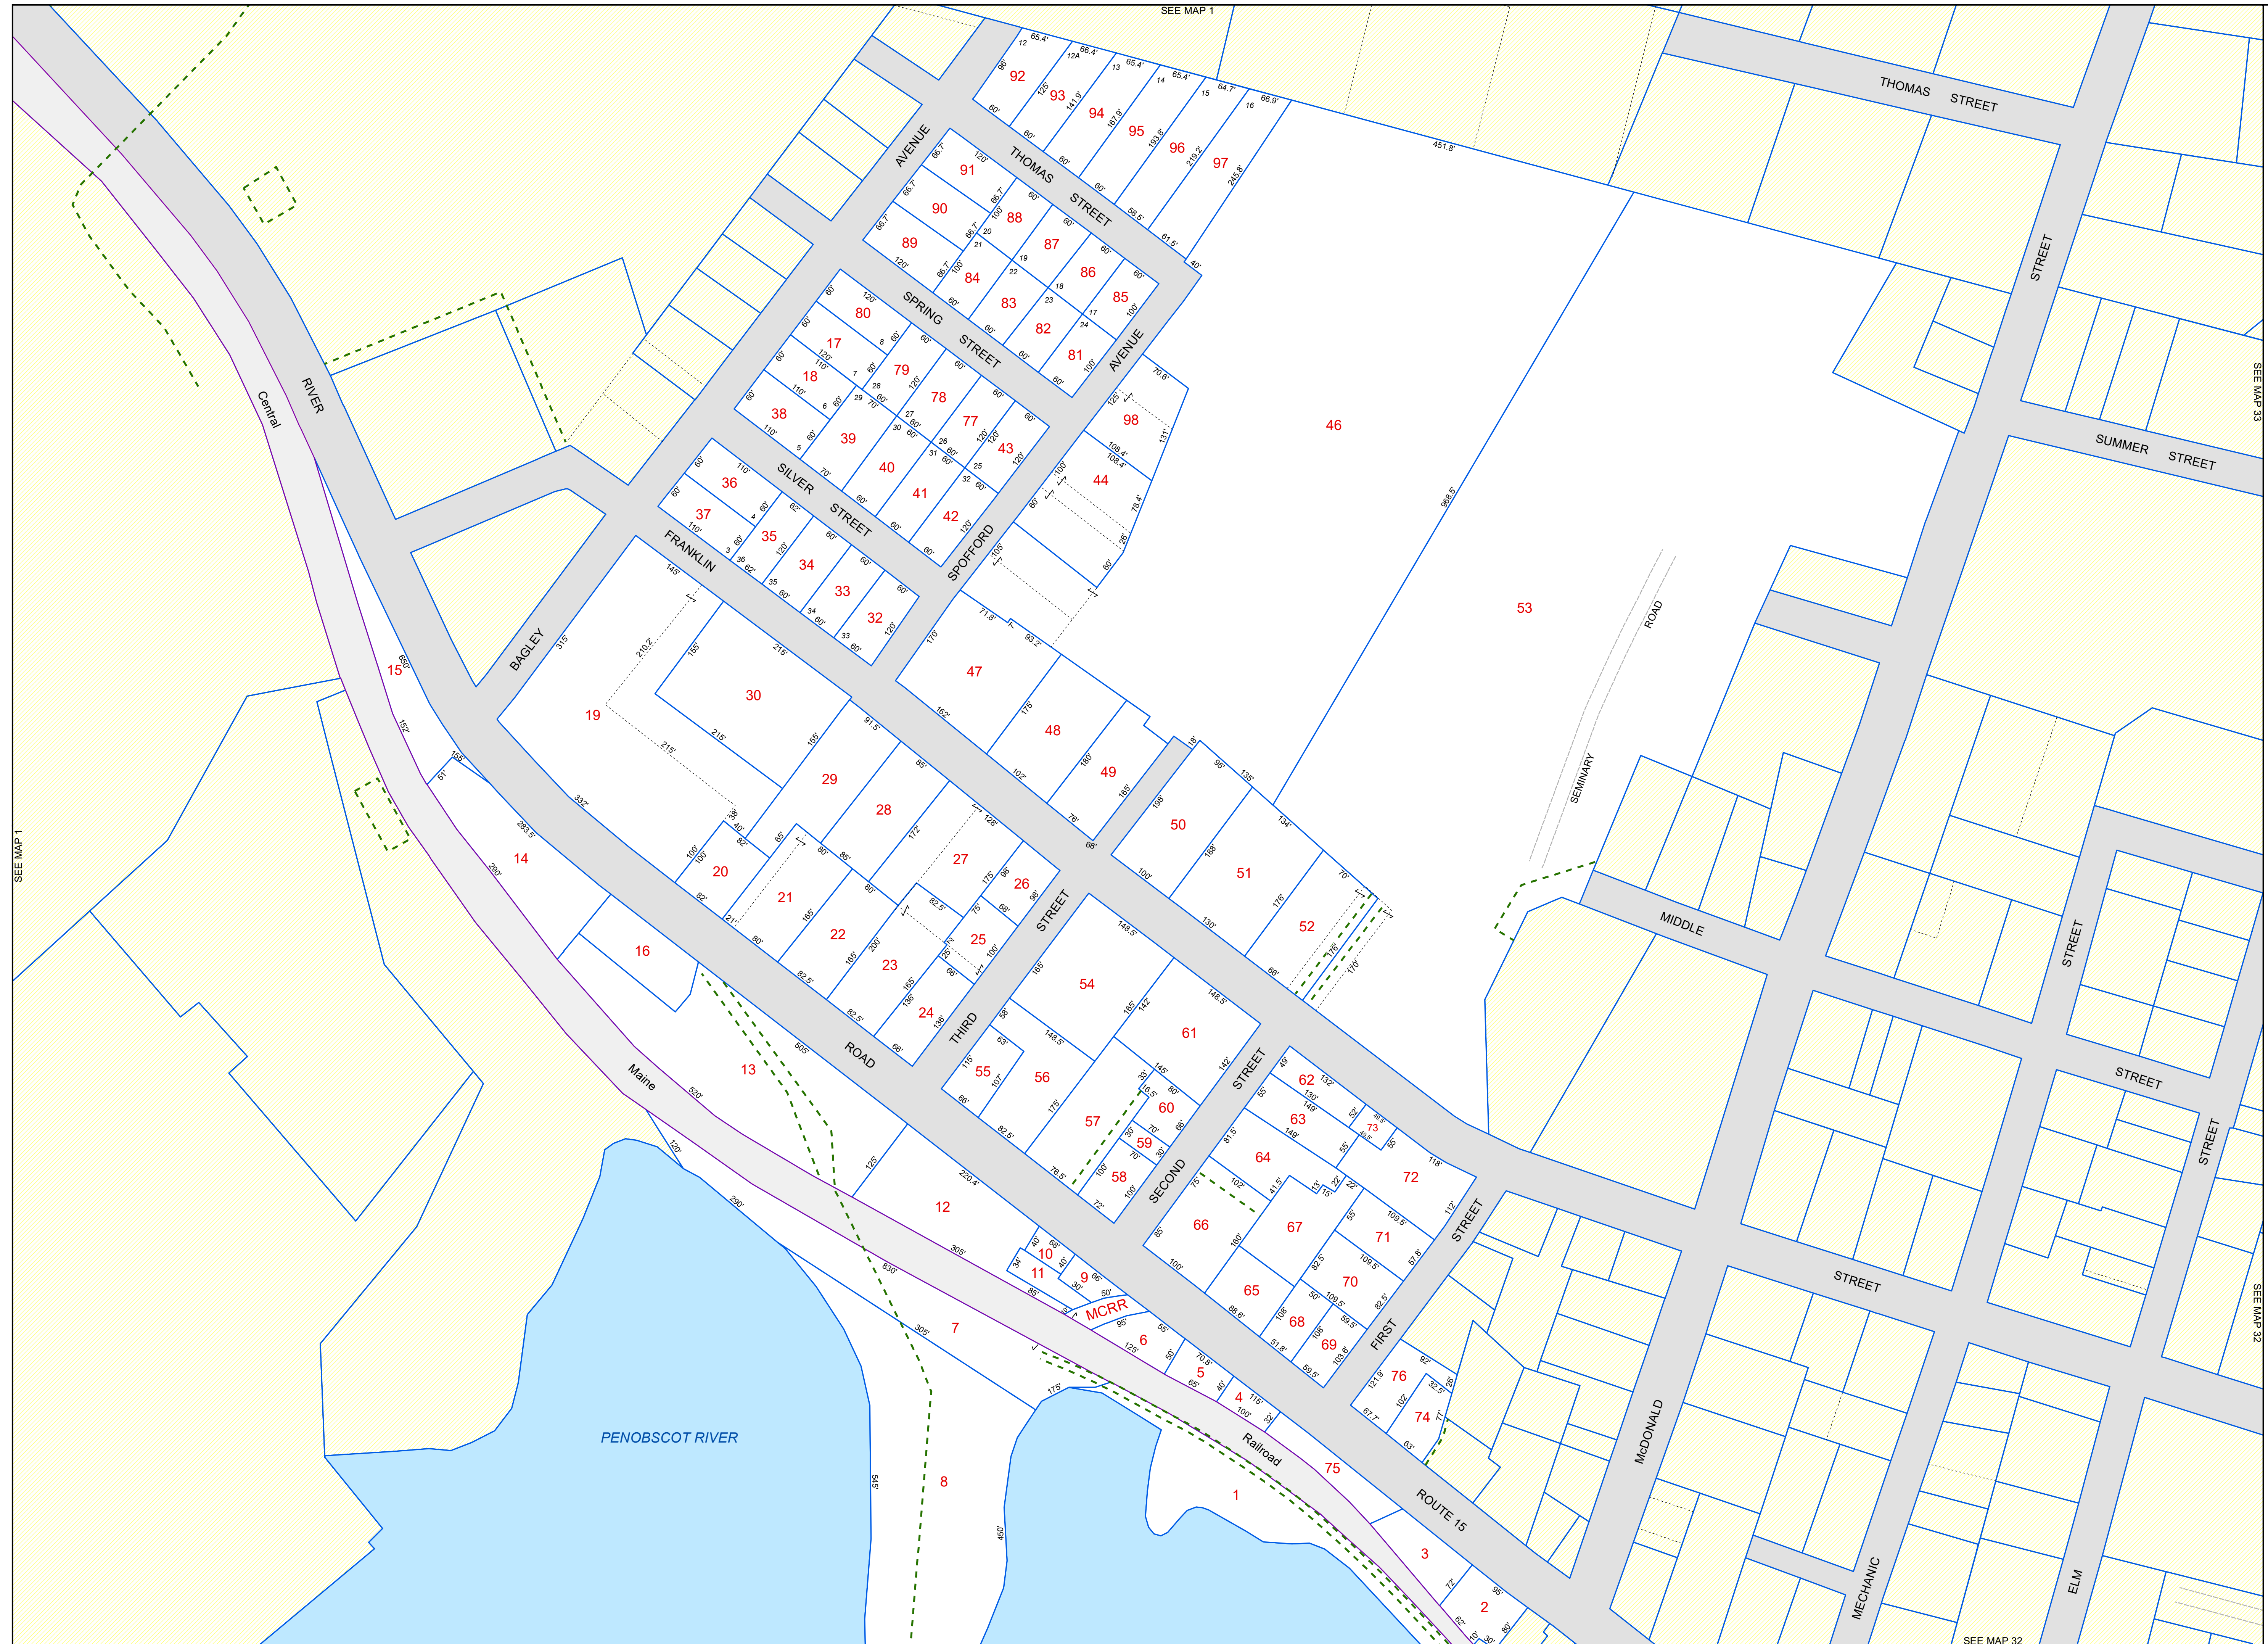

PROPERTY MAPS
**Tax Map
34**
BUCKSPORT
Hancock County, ME

LEGEND

- PROPERTY LINE
- PUBLIC RIGHT-OF-WAY
- PRIVATE RIGHT-OF-WAY
- RAILROAD RIGHT-OF-WAY
- HISTORIC/SUBDIVISION LINE
- EASEMENT
- PARCEL HOOK
- 2-1 PARCEL ID NUMBER
- 150' SURVEY DIMENSION (FEET)
- 1 SURVEY LOT NUMBER
- HYDROLOGY
- WETLANDS

The information on this map is for assessment purposes only, is not a legal survey, and is not intended to be used for conveyance.

SCALE: 1 in = 100 ft
0 100 200

Original map created by J. W. Sewall Company and revisions made by Town of Bucksport. Map updated by LatLong Logic, LLC. (February, 2021)
Print Date: 2/24/2021

Bucksport Assessor's Office
50 Main Street
Bucksport, Maine 04416
(207) 469-7368

SEE MAP 1

SEE MAP 1

SEE MAP 33

SEE MAP 32

SEE MAP 32