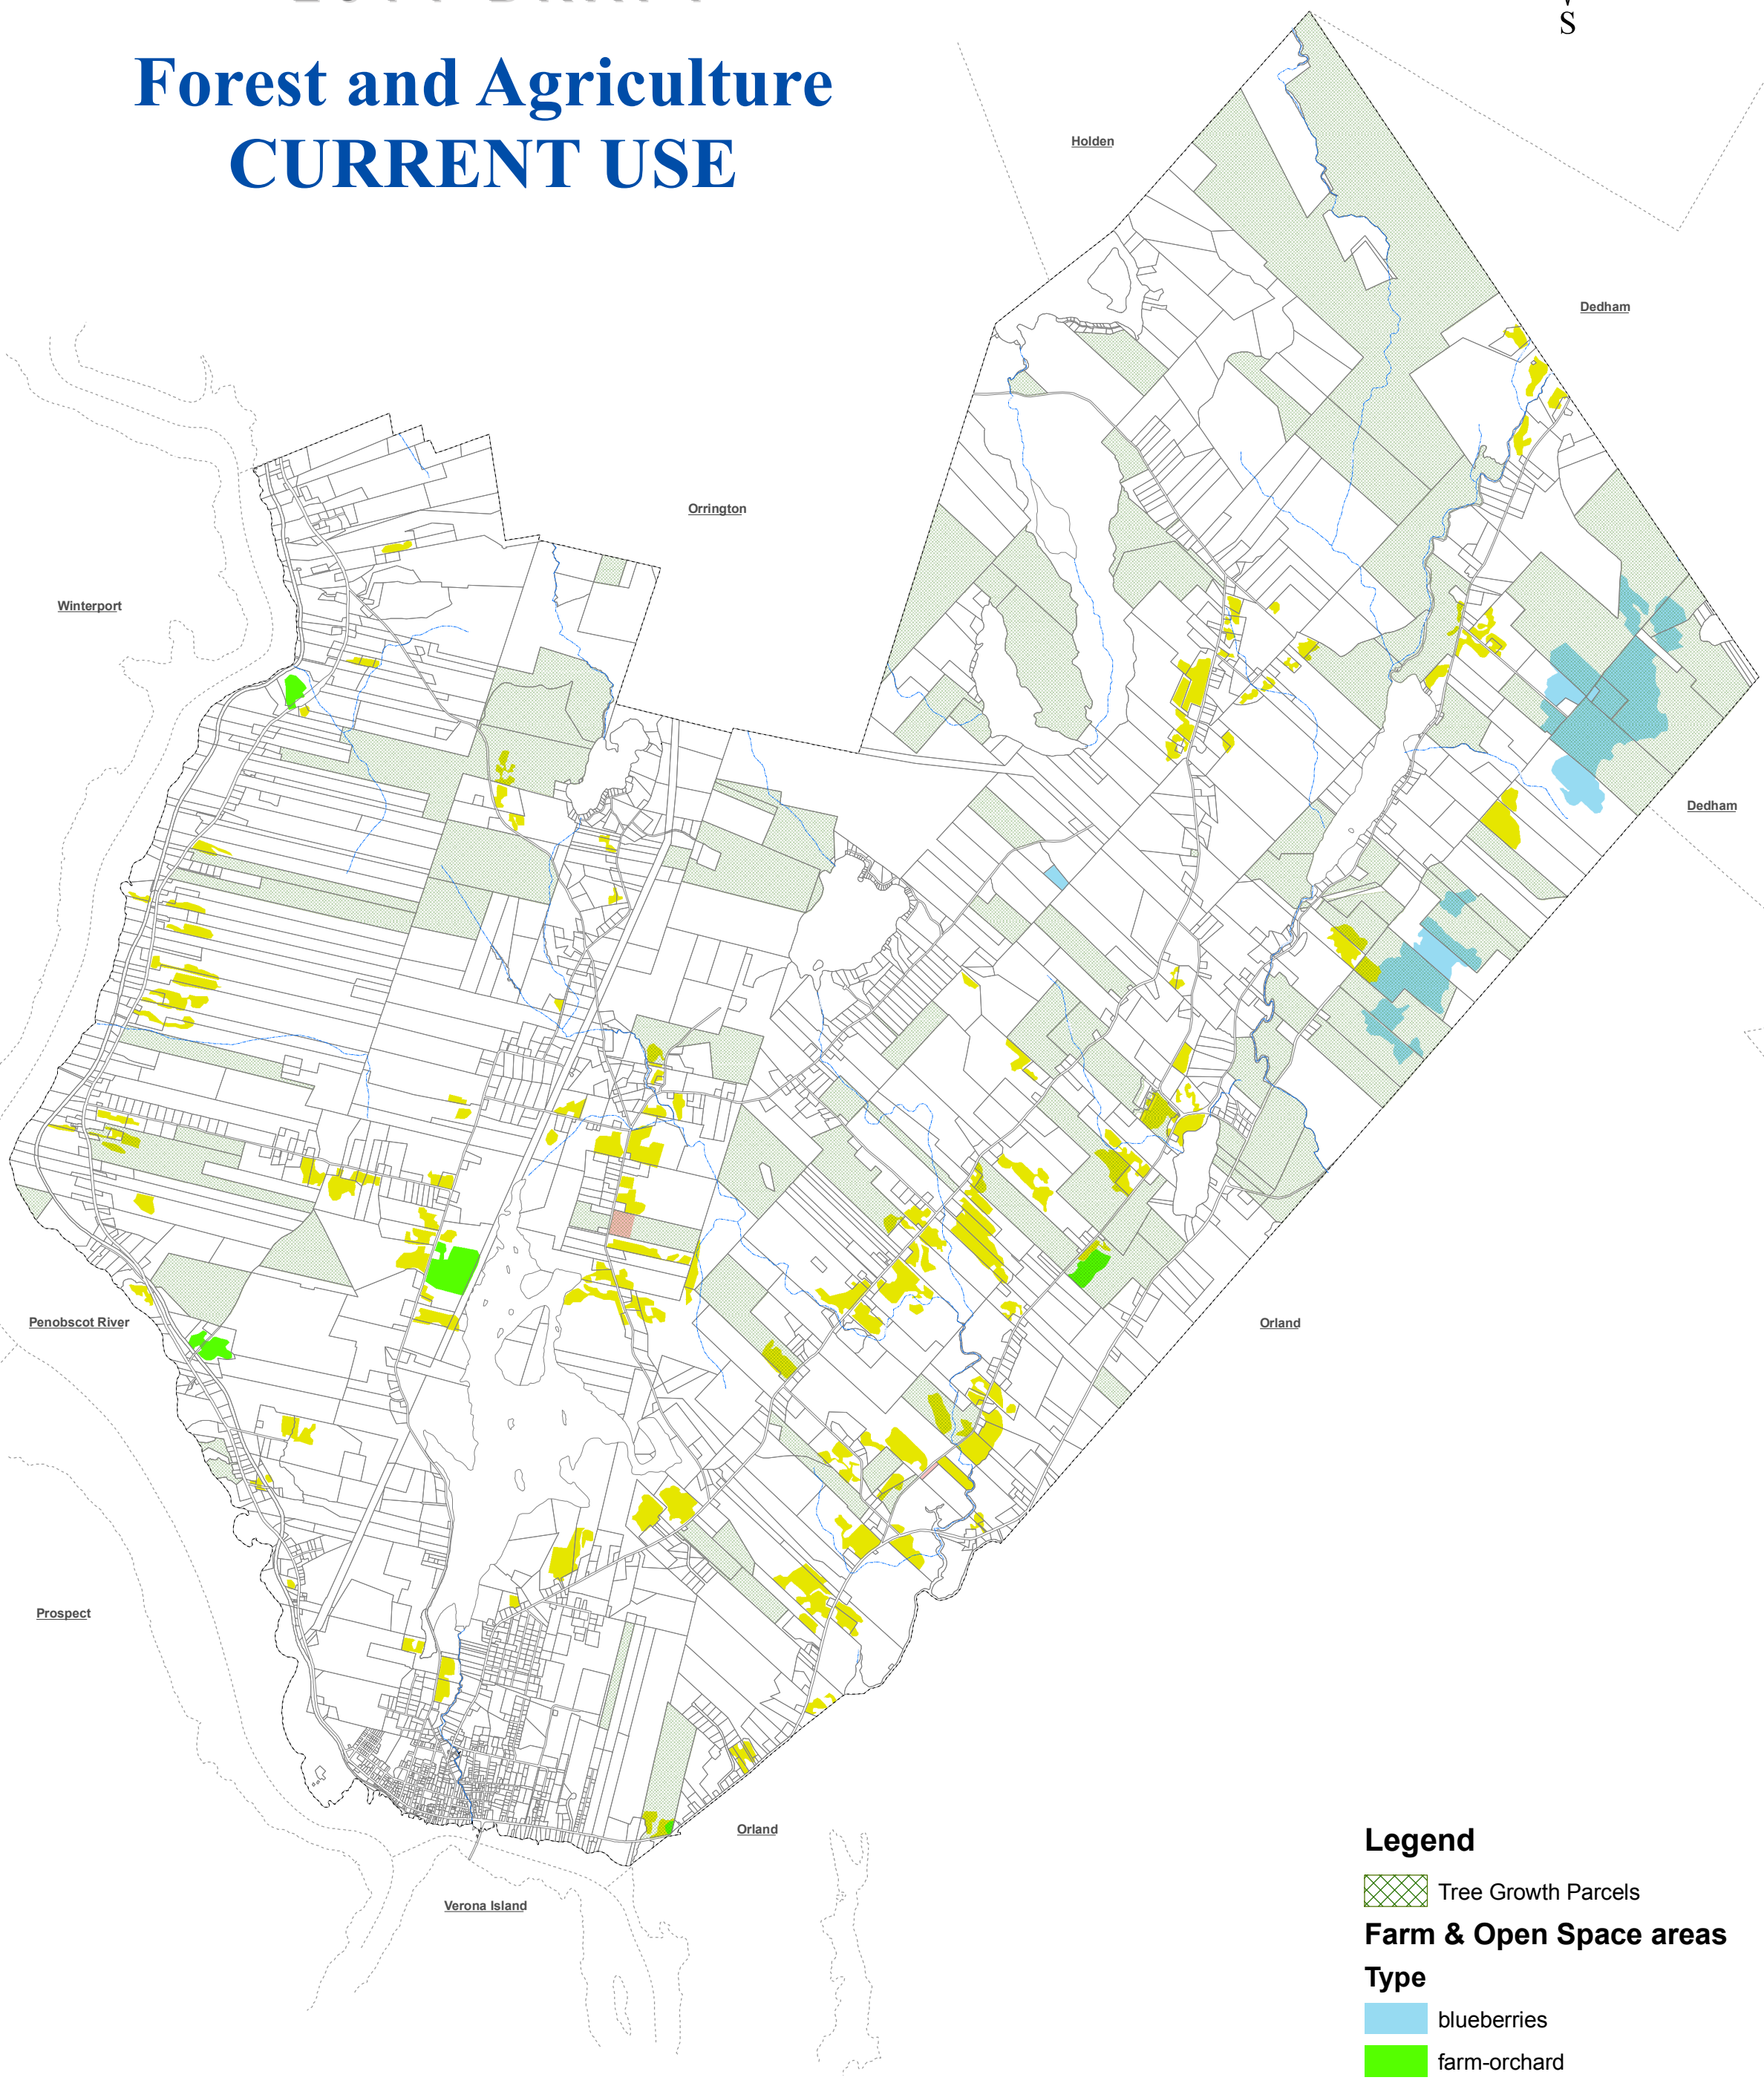

Town of Bucksport COMPREHENSIVE PLAN 2014 DRAFT

Forest and Agriculture CURRENT USE

Legend

- Tree Growth Parcels
- Farm & Open Space areas**
- Type**
- blueberries
- farm-orchard
- Pasture-field
- Open Space Program