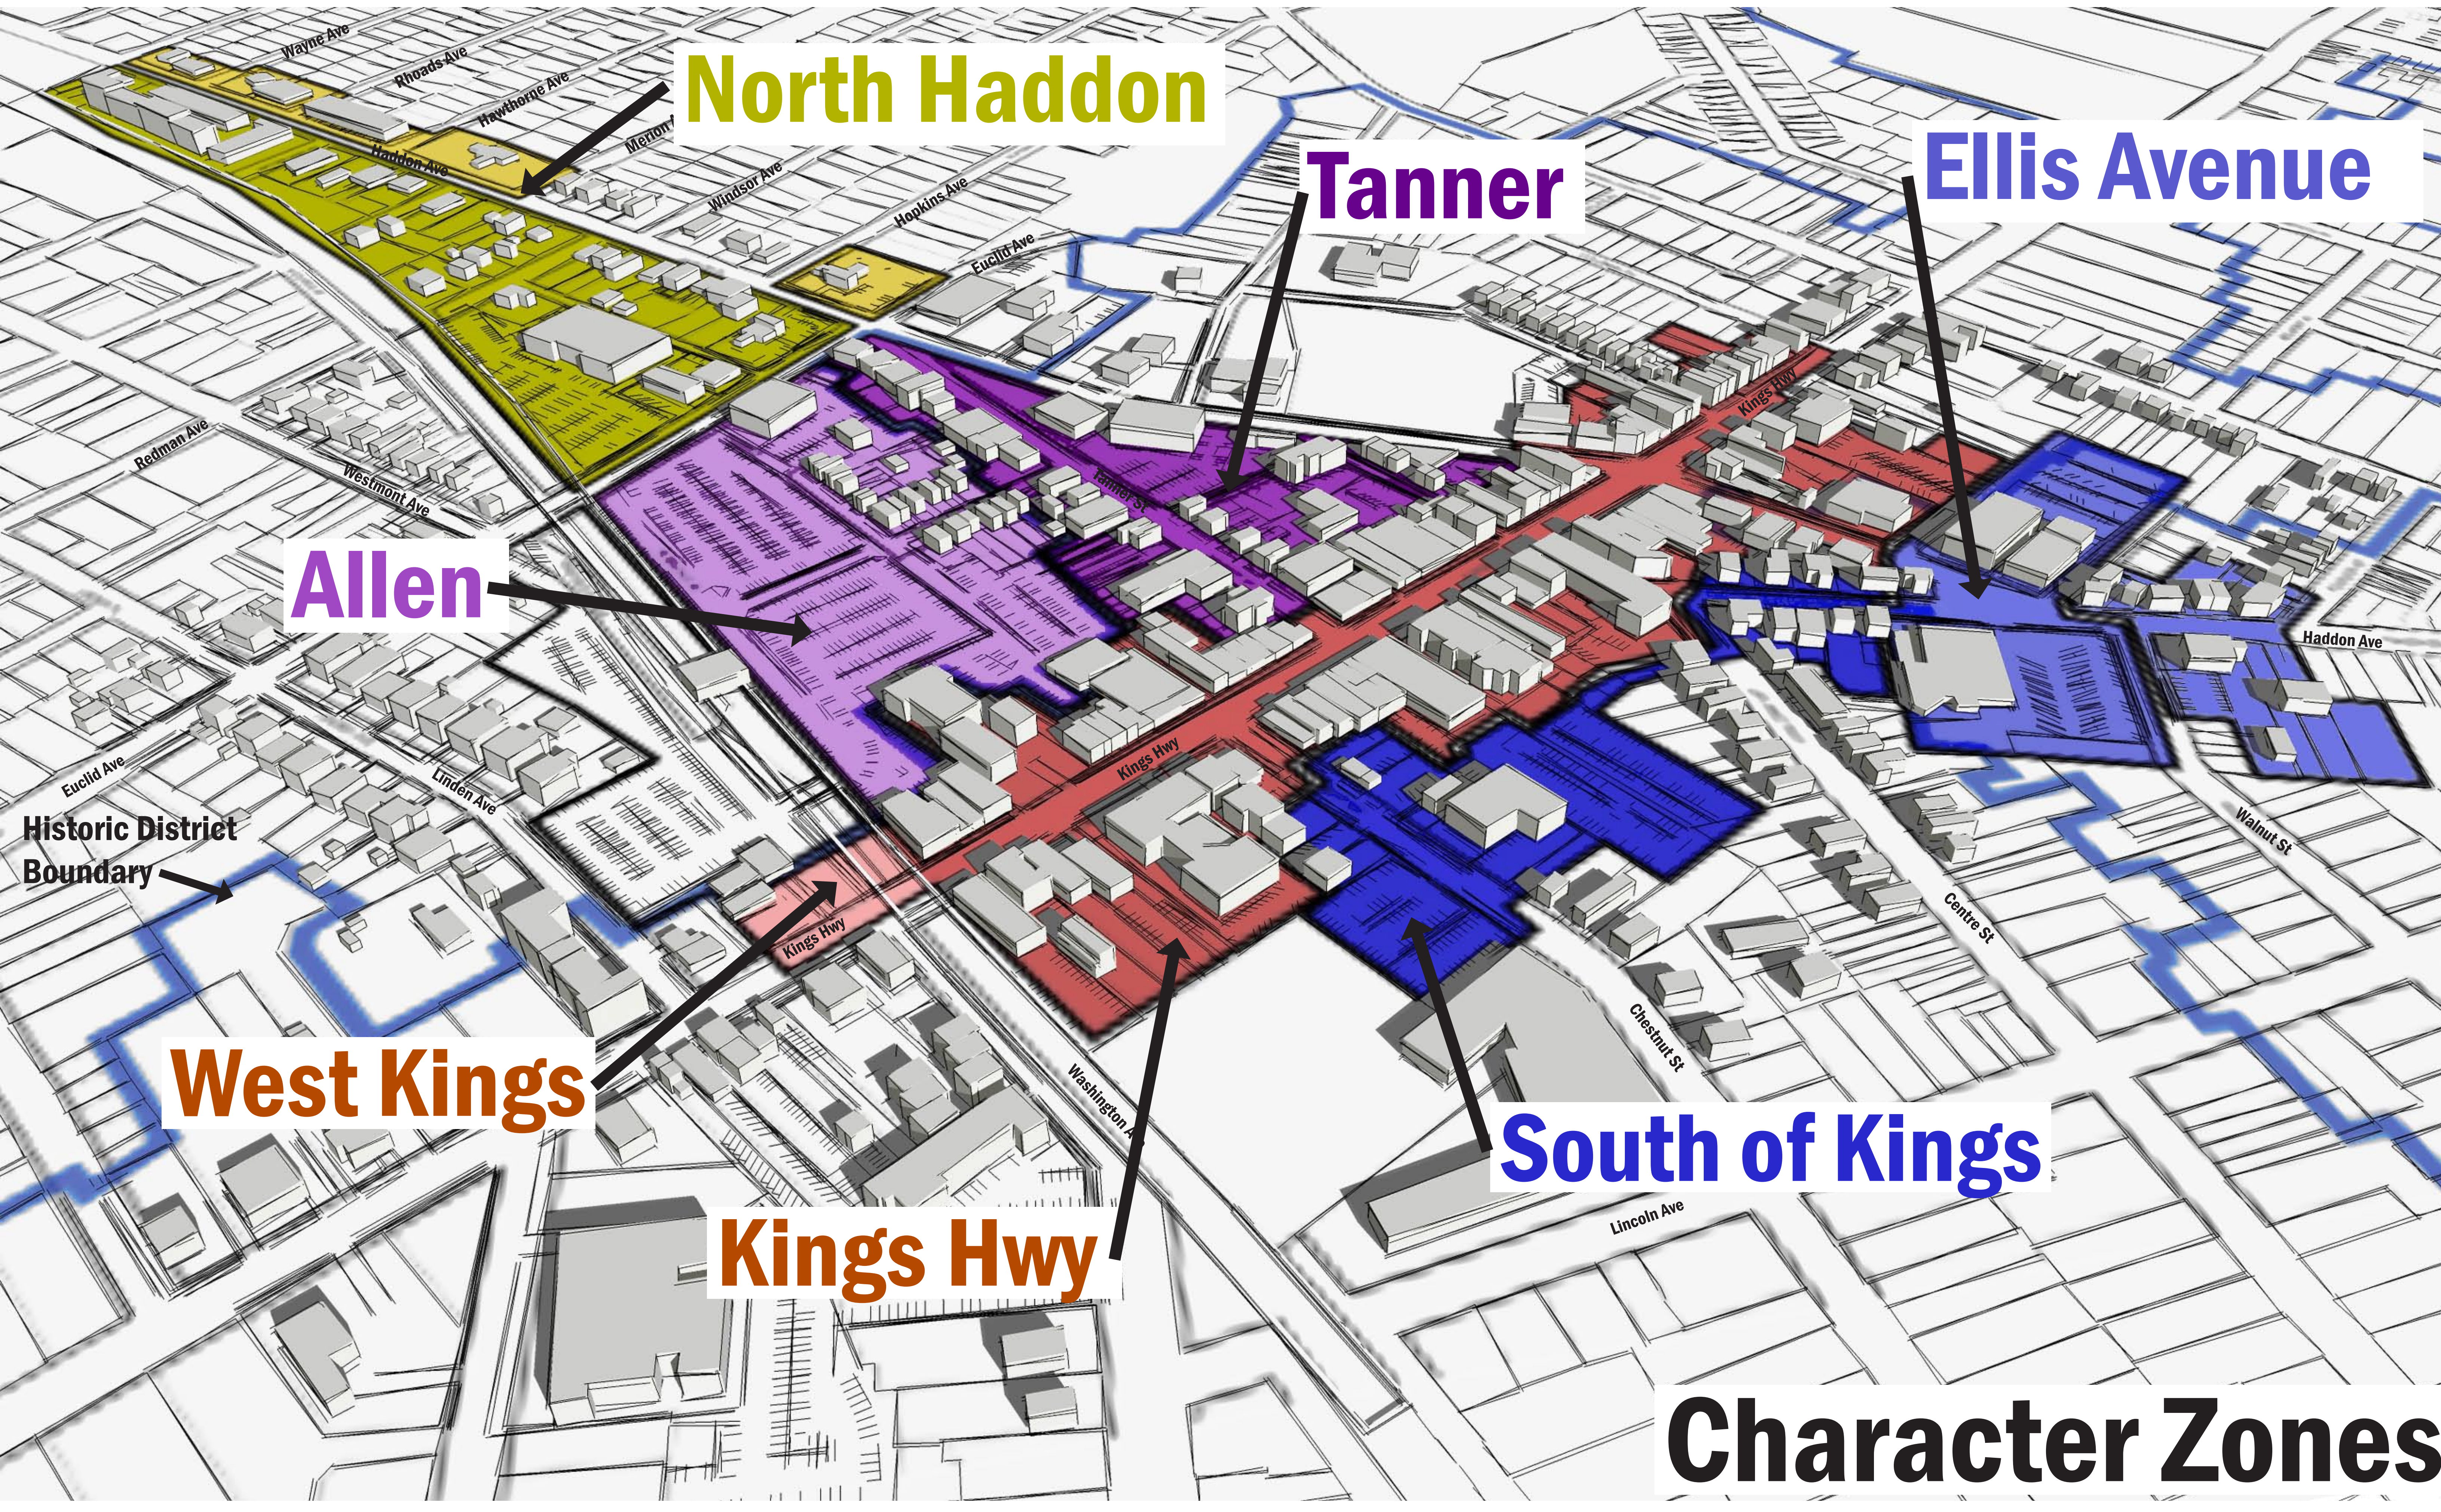

North Haddon

Tanner

Ellis Avenue

Allen

Historic District Boundary

West Kings

Kings Hwy

South of Kings

Character Zones

Haddonfield Downtown Visioning Workshop

Brown & Keener Bressi • Urban Partners • melvin | kernan • Charles Carmalt