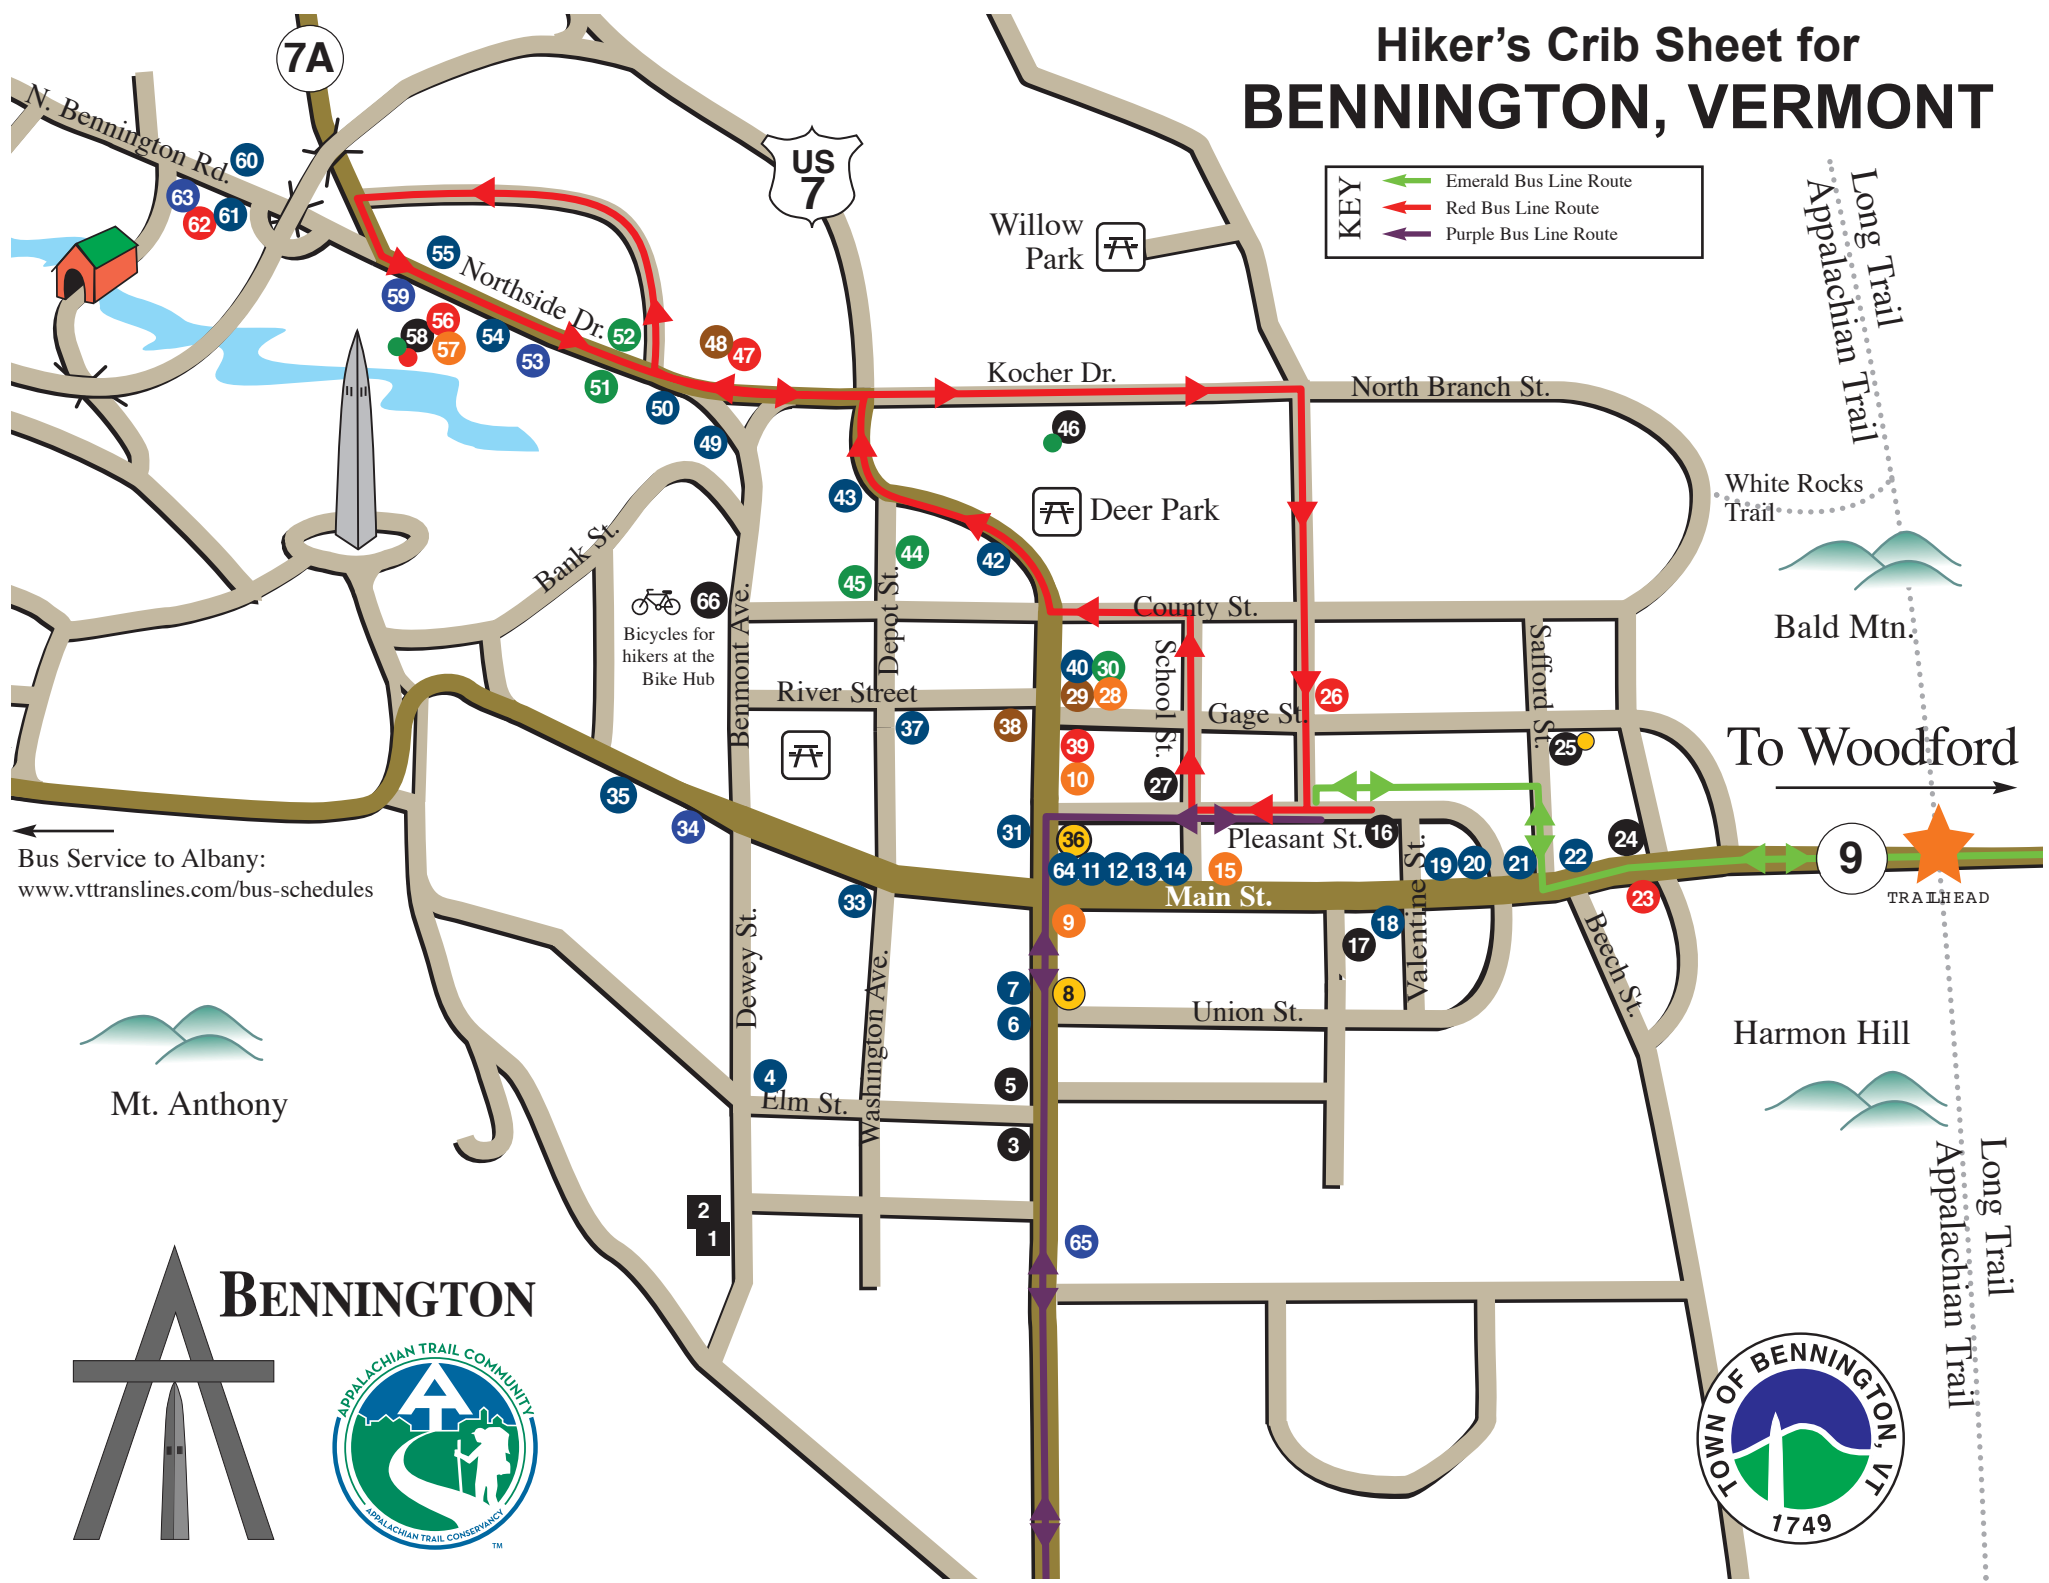

Hiker's Crib Sheet for BENNINGTON, VERMONT

KEY

- Emerald Bus Line Route
- Red Bus Line Route
- Purple Bus Line Route

Bus Service to Albany:
www.vttranslines.com/bus-schedules

To Woodford →

Long Trail
 Appalachian Trail
 White Rocks Trail
 Bald Mtn.
 Harmon Hill
 Long Trail
 Appalachian Trail

Downtown Info Center:

- 5 Local information, device charging

Showers:

- 25 Recreation Center - \$2 charge

Restrooms:

- 25 Recreation Center
- 36 Splash Pad (May-September)
- 8 Police Department

Lodging:

- 34 Bennington Motor Inn
- 59 Best Western
- 63 Hampton Inn
-  53 Knotty Pine Motel
- 65 **Catamount Motel**

- 23 **Henry's Corner Market**
- 26 Willy's Variety Store
- 39 Spice 'n' Nice
- 47 Aldi
- 56 Price Chopper
- 58 Walmart
- 62 Hannaford

Laundromat:

- 24 Jon E. Suds

Computers/Wi-Fi:

- 17 Bennington Free Library

Dining

- 19 Benner's Bagels, Pizza, and What Nosh
- 12 **Bennington Pizza House**
- 13 **Bringing You Vermont**
- 21 Love a Bagel
- 14 Lucky Dragon
- 11 Madison's Brewing
- 18 Ramunto's Pizza
- 20 Stewarts
- 33 Sunny Side Diner
- 42 **Blue Benn Diner**
- 31 Lil' Britain (Fish & Chips)
- 37 Dutchman's Tavern
- 4 Elm St. Market
- 7 **Harvest Brewing**
- 6 The Avocado Pit
- 61 Chili's
- 60 China Wok
- 54 Fuji
- 43 Tastee Freeze
- 22 Domino's
- 55 Pizza Hut
- 40 Subway
- 49 Taco Bell / KFC
- 50 McDonald's
- 64 Farm Road Brewing