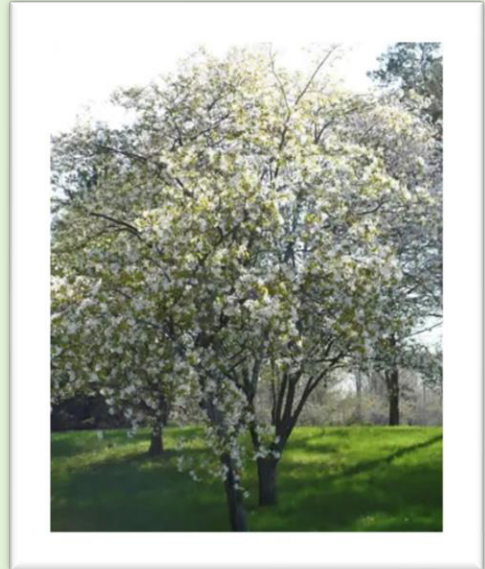

ALLEGHENY SERVICEBERRY

Small tree 15' – 20'

Spread 15' – 20'

Full sun

White spring flowers; fall leaves red and gold

Attracts birds, bees, and butterflies

SWEETBAY MAGNOLIA

Small tree 10' – 20'

Spread 10' – 20'

Full sun to partial shade

White flowers bloom May – June

GOLDEN RAIN TREE

Large tree 50' – 60'

Spread 50' – 60'

Full sun

Yellow flowers in late spring/summer

SWAMP WHITE OAK

Large tree 50' – 60'

Spread 50' – 60'

Full sun

Fall colors in shades of yellow, bronze, and red purple

Attracts a variety of birds

PRINCETON ELM

Large tree 50' – 70'

Spread 30' – 50'

Full sun

Bright yellow leaves in the fall