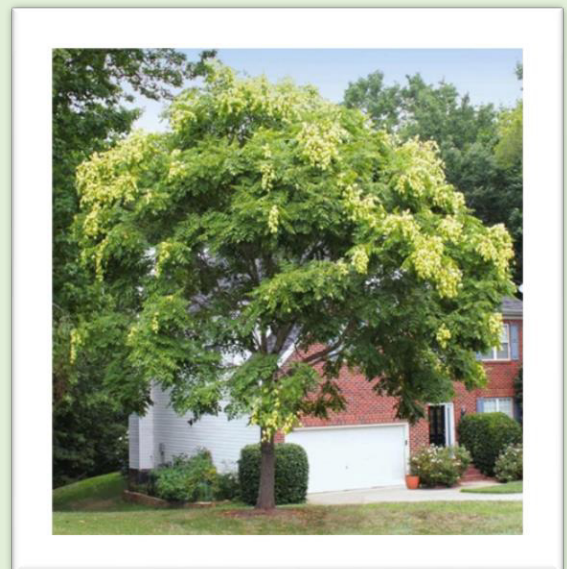

ALLEGHENY SERVICEBERRY

Small tree 15' – 20'

Spread 15' – 20'

Full sun

White spring flowers; fall leaves red and gold

Attracts birds, bees, and butterflies

SWEETBAY MAGNOLIA

Small tree 10' – 20'

Spread 10' – 20'

Full sun to partial shade

White flowers bloom May – June

GOLDEN RAIN TREE

Large tree 50' – 60'

Spread 50' – 60'

Full sun

Yellow flowers in late spring/summer

Paper lanterns dangle autumn/winter

Deer resistant

WHITE FRINGE TREE

Small tree 15' – 20'

Spread 15' – 20'

Full sun

Lacy white flowers in spring

Bright yellow fall color

SWAMP WHITE OAK

Large tree 50' – 60'

Spread 50' – 60'

Full sun

Fall colors in shades of yellow, bronze, and red purple

Attracts a variety of birds

PRINCETON ELM

Large tree 50' – 70'