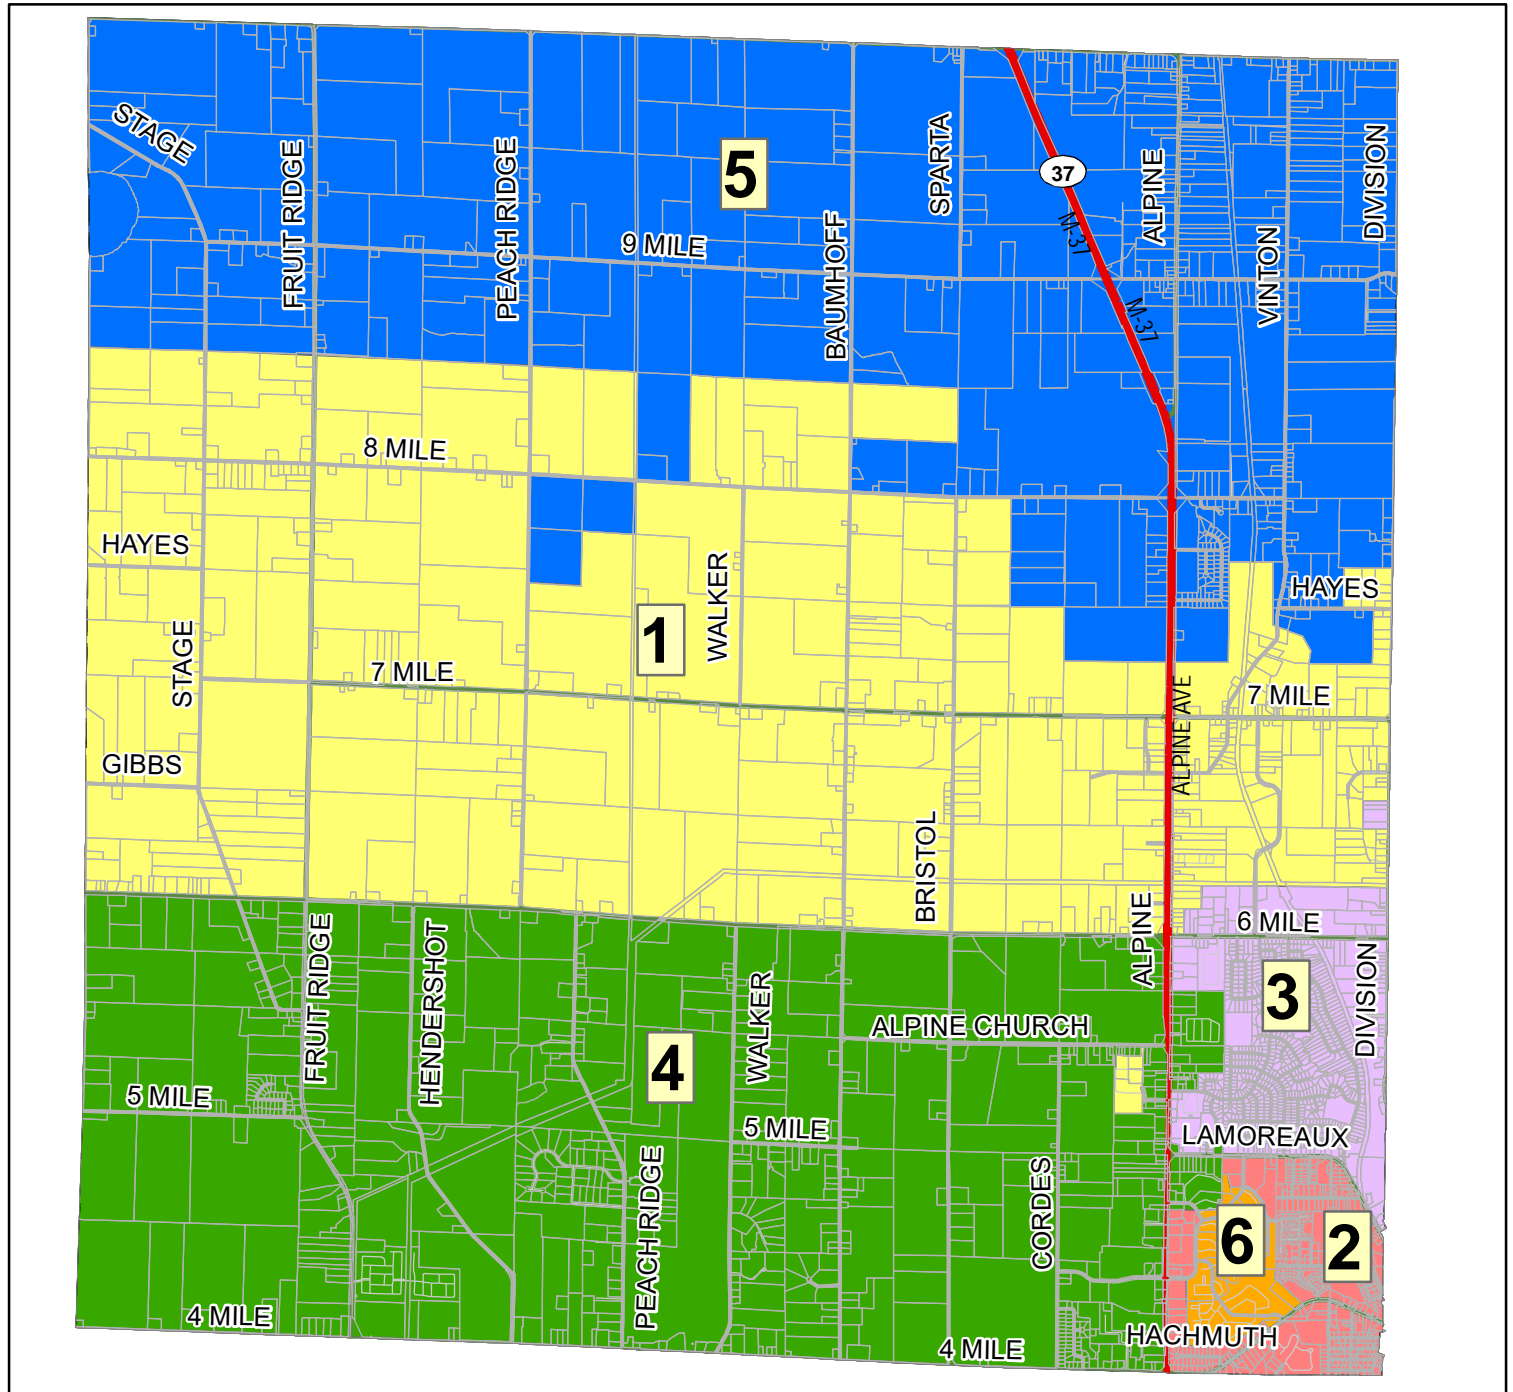

Alpine Township Voting Precincts

VOTING PRECINCTS

- Precinct 1
Alpine Community Building
2015 7 Mile Rd. NW
- Precinct 2
Zion Lutheran Church
585 Lamoreaux Dr. NW
- Precinct 3
Alpine Township Offices
5255 Alpine Ave. NW
- Precinct 4
Fire Station #2
3859 7 Mile Rd. NW
- Precinct 5
Fire Station #3
610 9 Mile Rd. NW
- Precinct 6
Alpine Fire Station #1
841 Alpine Church Rd. NW