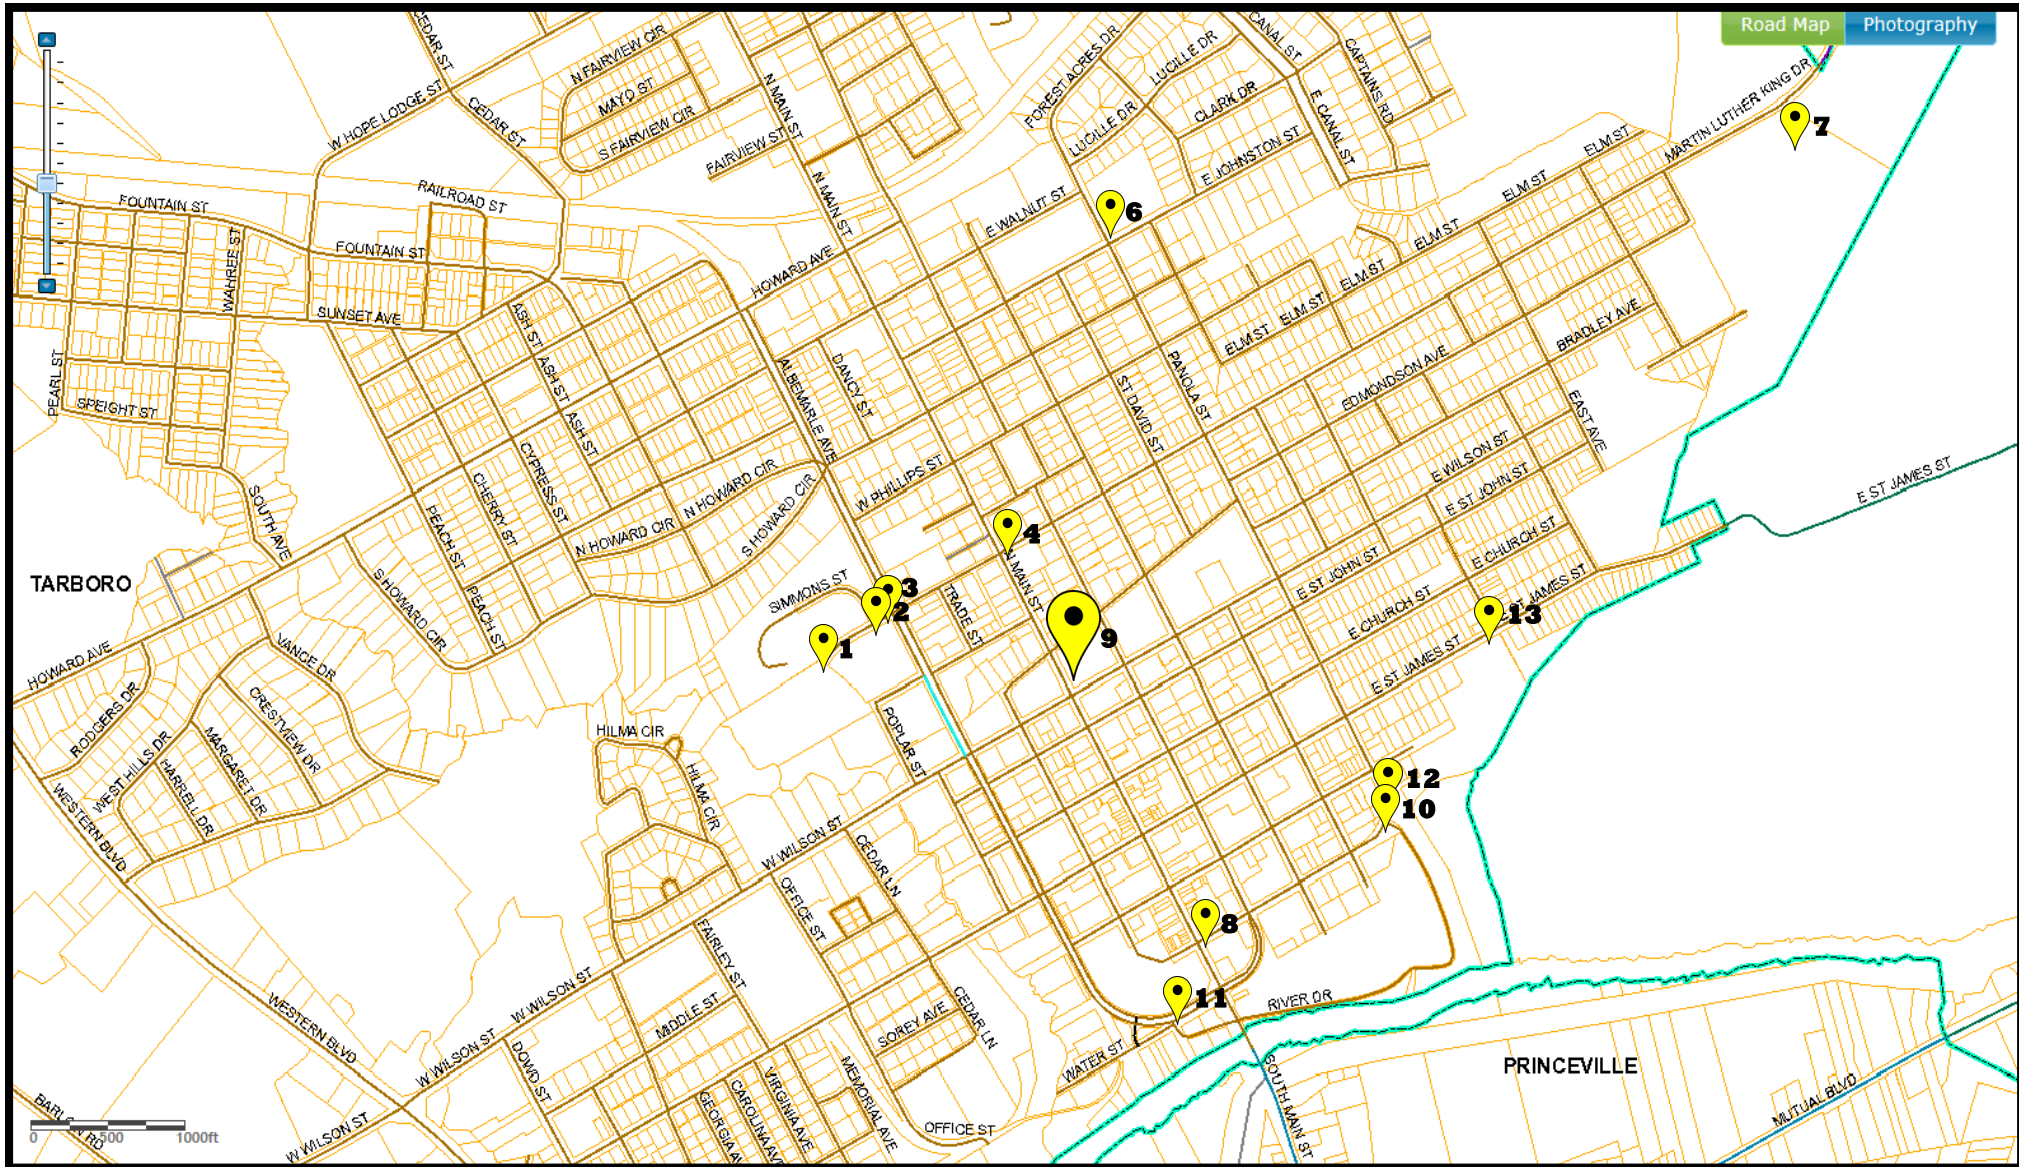

Town of Tarboro Wayfinding Project

- 1. **Identification:** E.L. Roberson Walking Trail
- 2. **Identification:** E.L. Roberson Senior Center
- 3. **Identification:** Senior Center
- 4. **Identification:** Edgecombe County Library
- 6. **Identification:** Municipal Stadium
- 7. **Identification:** Clark Park Walking Trail

- 8. **Directional:** Riverfront Park
- 9. **Informational:** Town Wayfinding Map
- 10. **Identification:** Riverfront Park
- 11. **Identification:** Riverfront Park
- 12. **Informational:** Nature Trail
- 13. **Informational:** Nature Trail