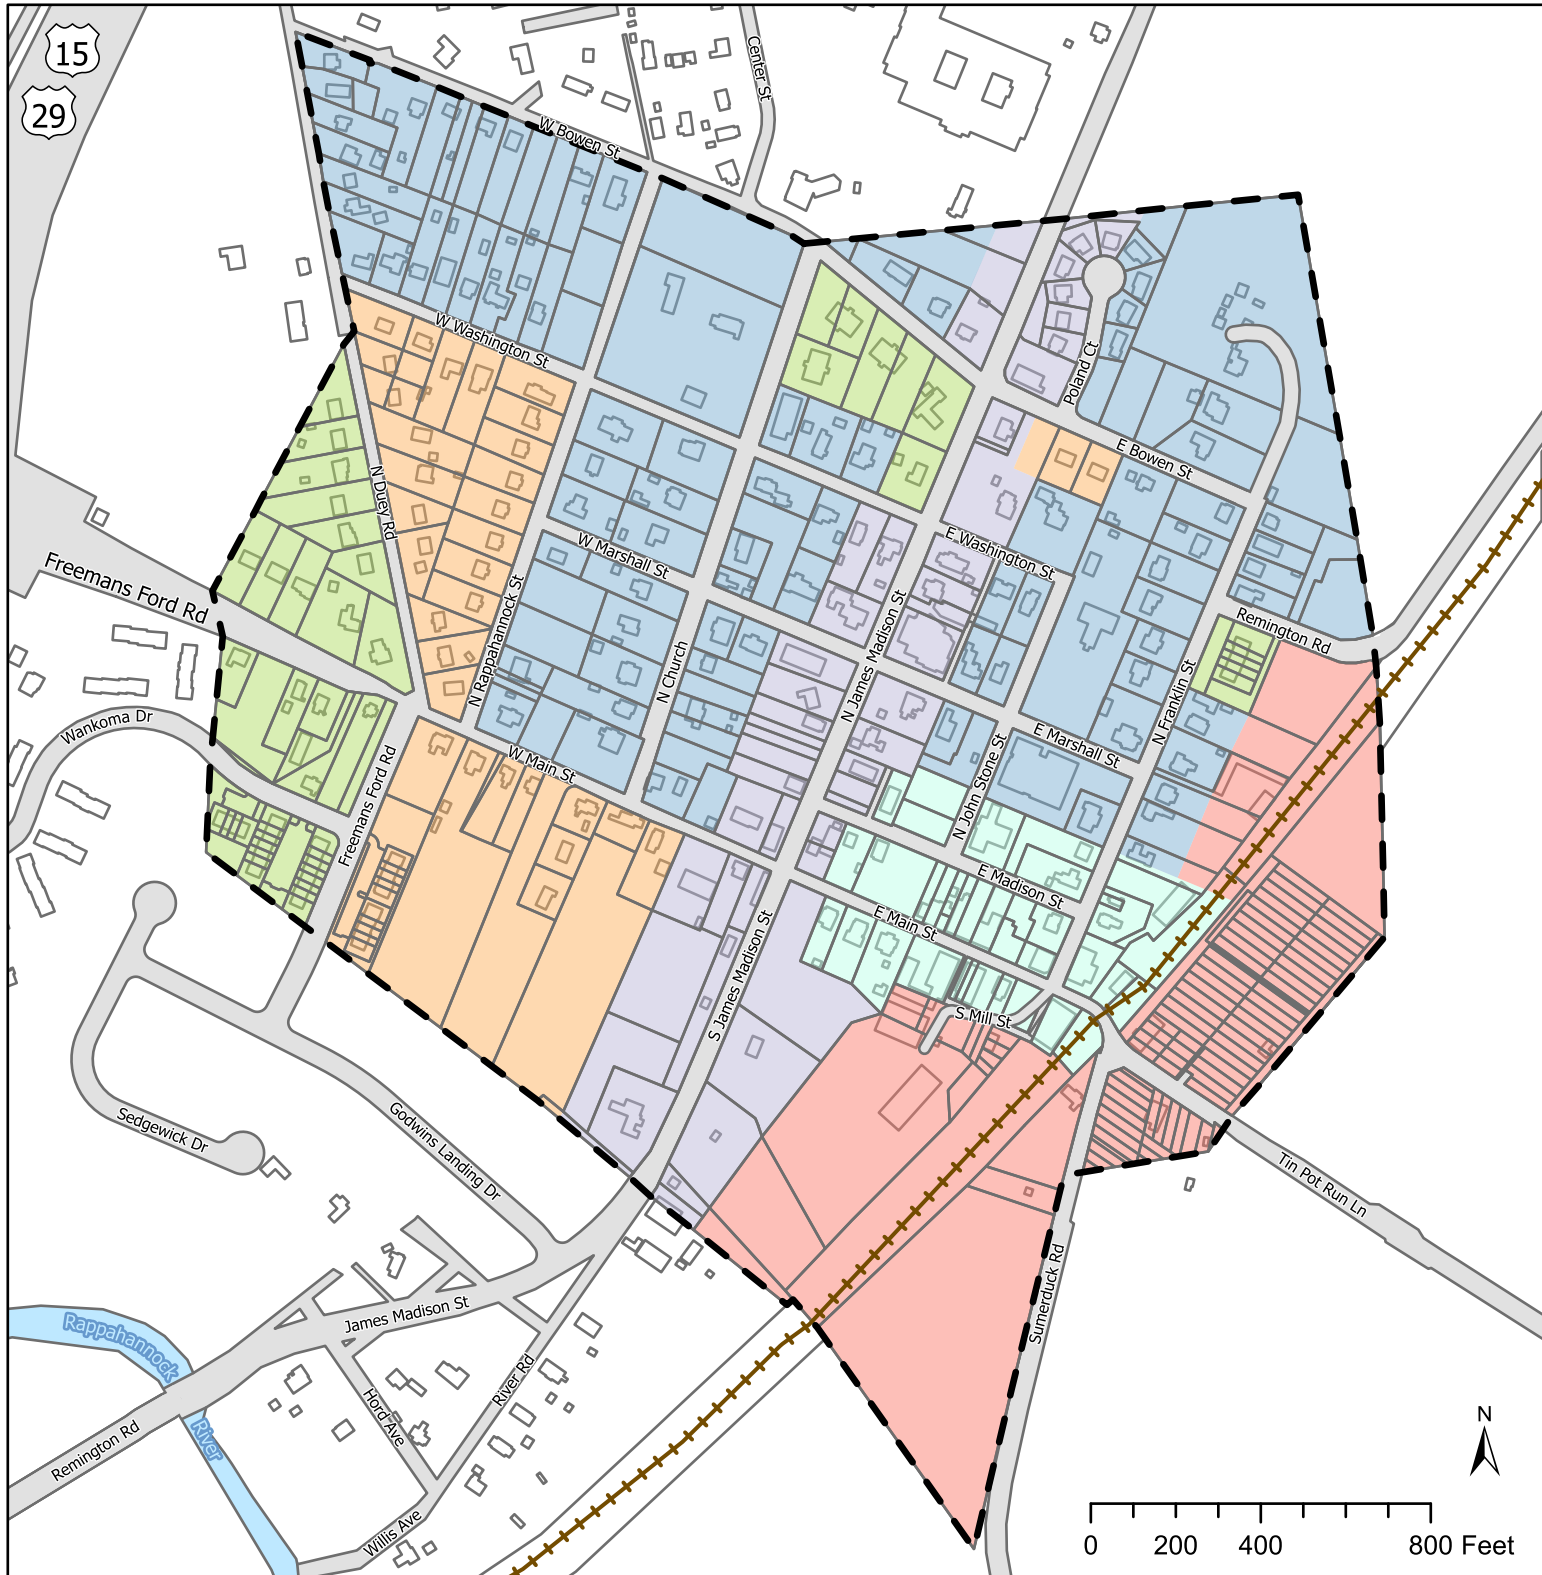

# Town of Remington Zoning

## Zoning

- M-1: Limited Industrial
- R-1: Residential Single
- R-2: Residential S.F. & Duplex
- R-3: Residential T.H. & M.F.
- C-1: Limited Commercial
- C-2: General Commercial
- Parcel Boundaries
- Street Right-of-Way
- Railroad

Created by RRRRC for general planning purposes only. Data is from various sources and may vary in accuracy and completeness. Date: 3/1/2022