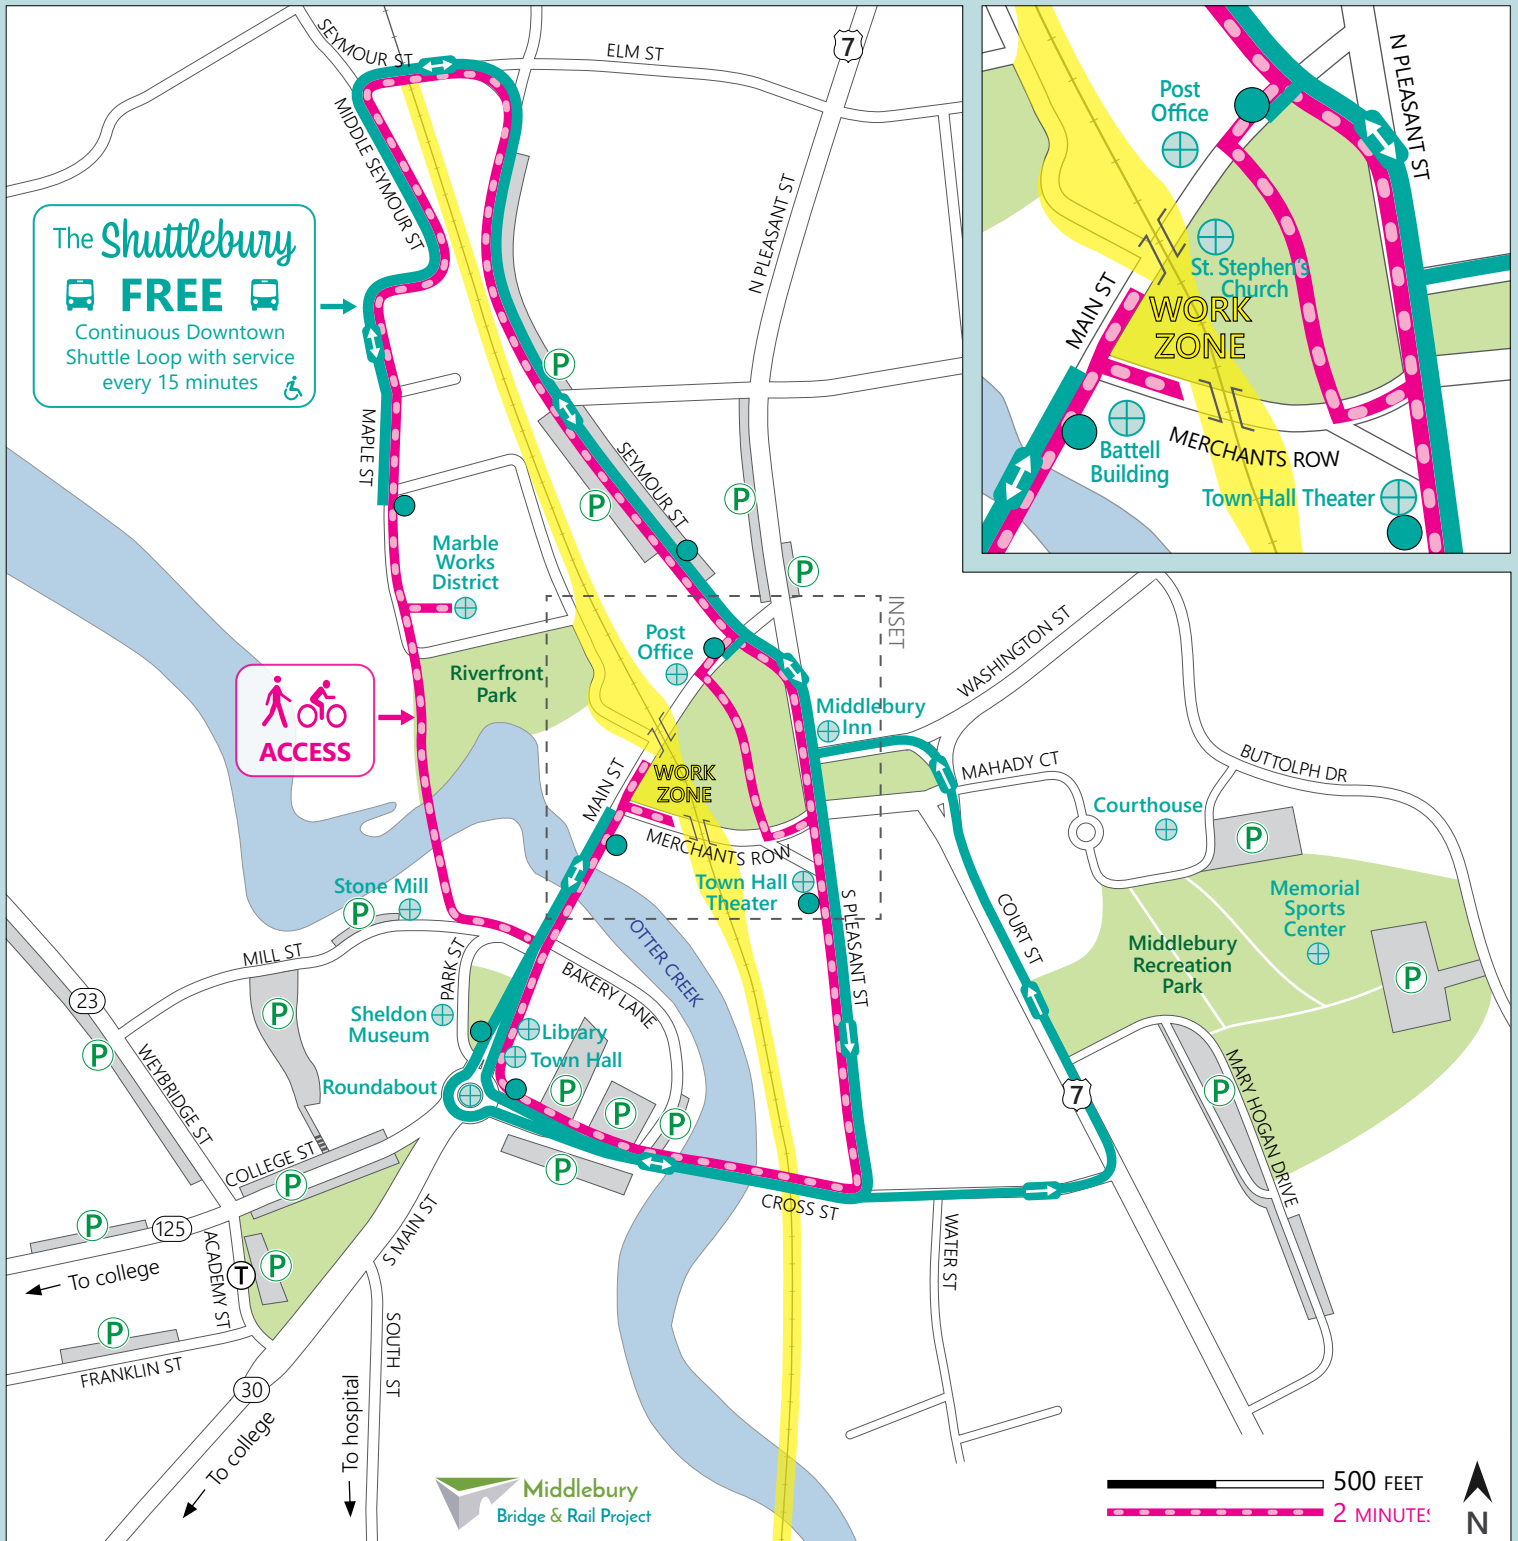

# GET DOWN TOWN {around}

The *Shuttlebury*  
FREE Downtown Shuttle

**P** Public Parking

 Shuttlebury Route

**T** Transit Hub

 Shuttlebury Stops\*

 Pedestrian and Bicycle Access

\*For FREE pickup from downtown parking lots, call (802) 388-2287.

 Landmarks

Downtown Middlebury is OPEN FOR BUSINESS during bridge/road closures!

# Downtown Middlebury is OPEN FOR BUSINESS!

See reverse for information on **getting around**  
Downtown Middlebury during bridge/road closures.