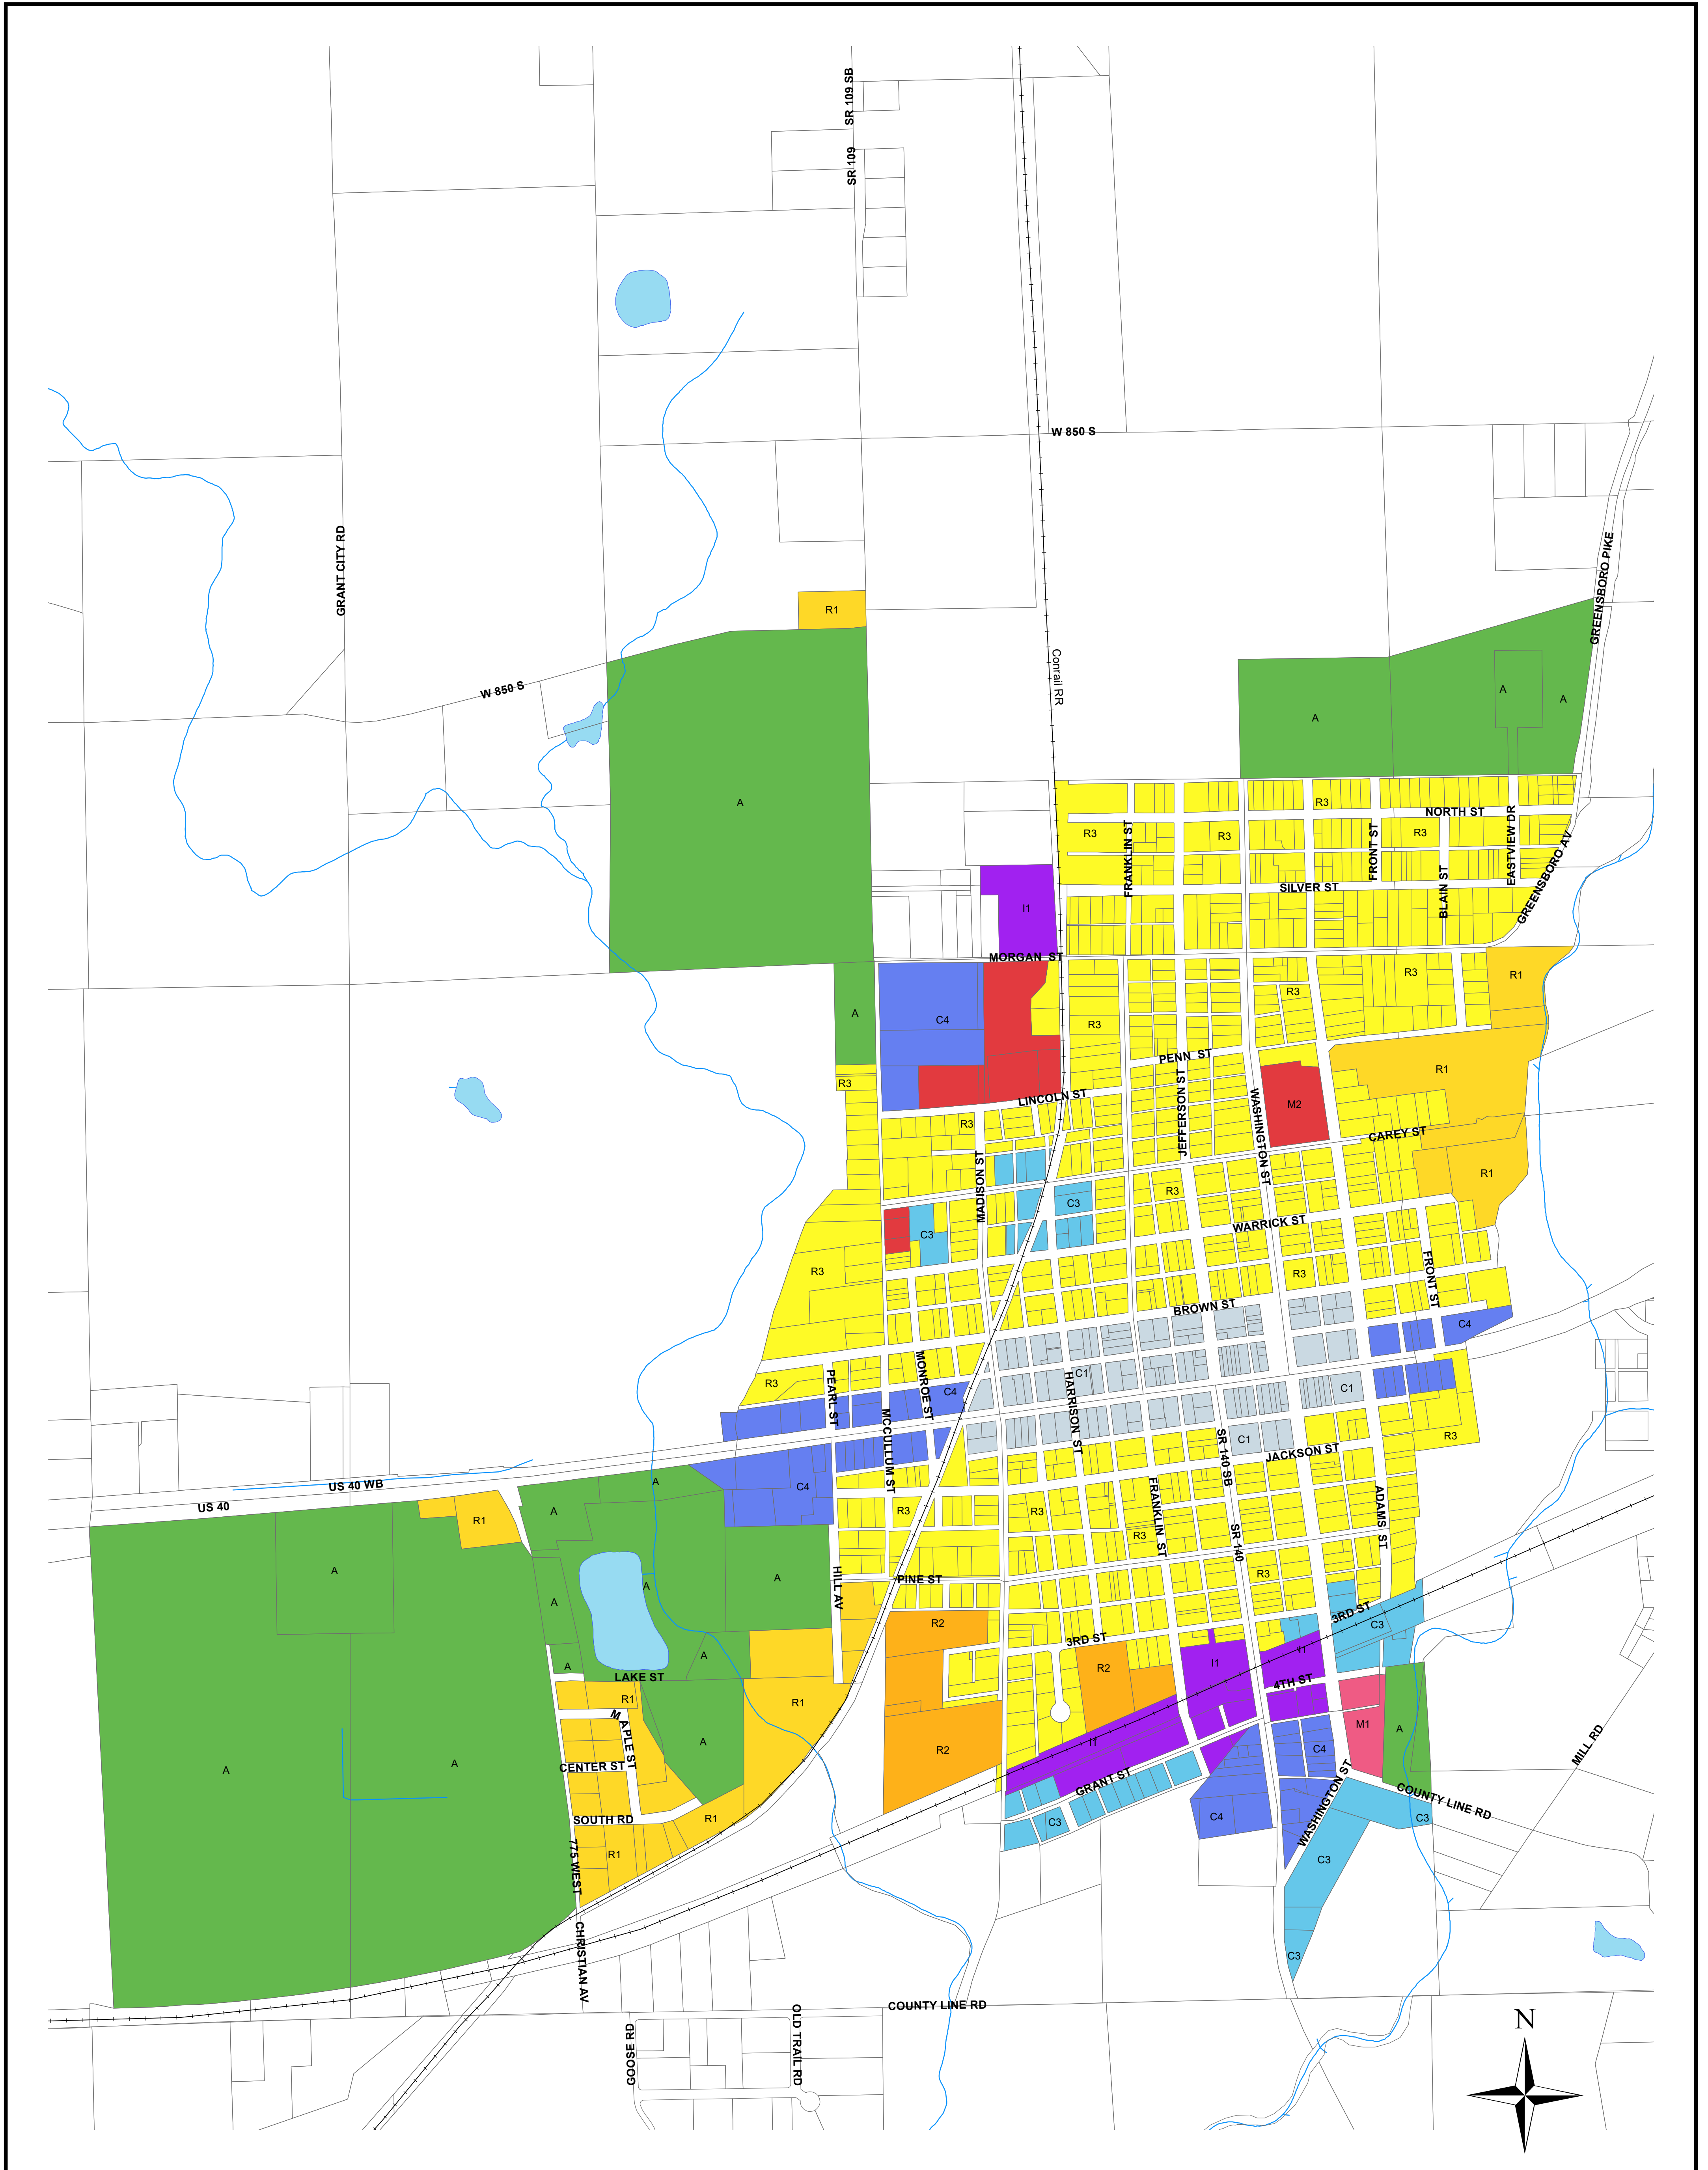

# Knightstown Zoning Map

## Zoning Districts

- |                                     |  |                                  |
|-------------------------------------|--|----------------------------------|
| A - Agricultural                    | C4 - Commercial, Highway                       | R1 - Residential, Low Density    |
| C1 - Commercial, Heritage Mixed Use | I1 - Industrial, Light                         | R2 - Residential, Medium Density |
| C2 - Commercial, Office             | M1 - Residential, Multi-Family, Low Density    | R3 - Residential, Heritage       |
| C3 - Commercial, General            | M2 - Residential, Multi-Family, Medium Density |                                  |