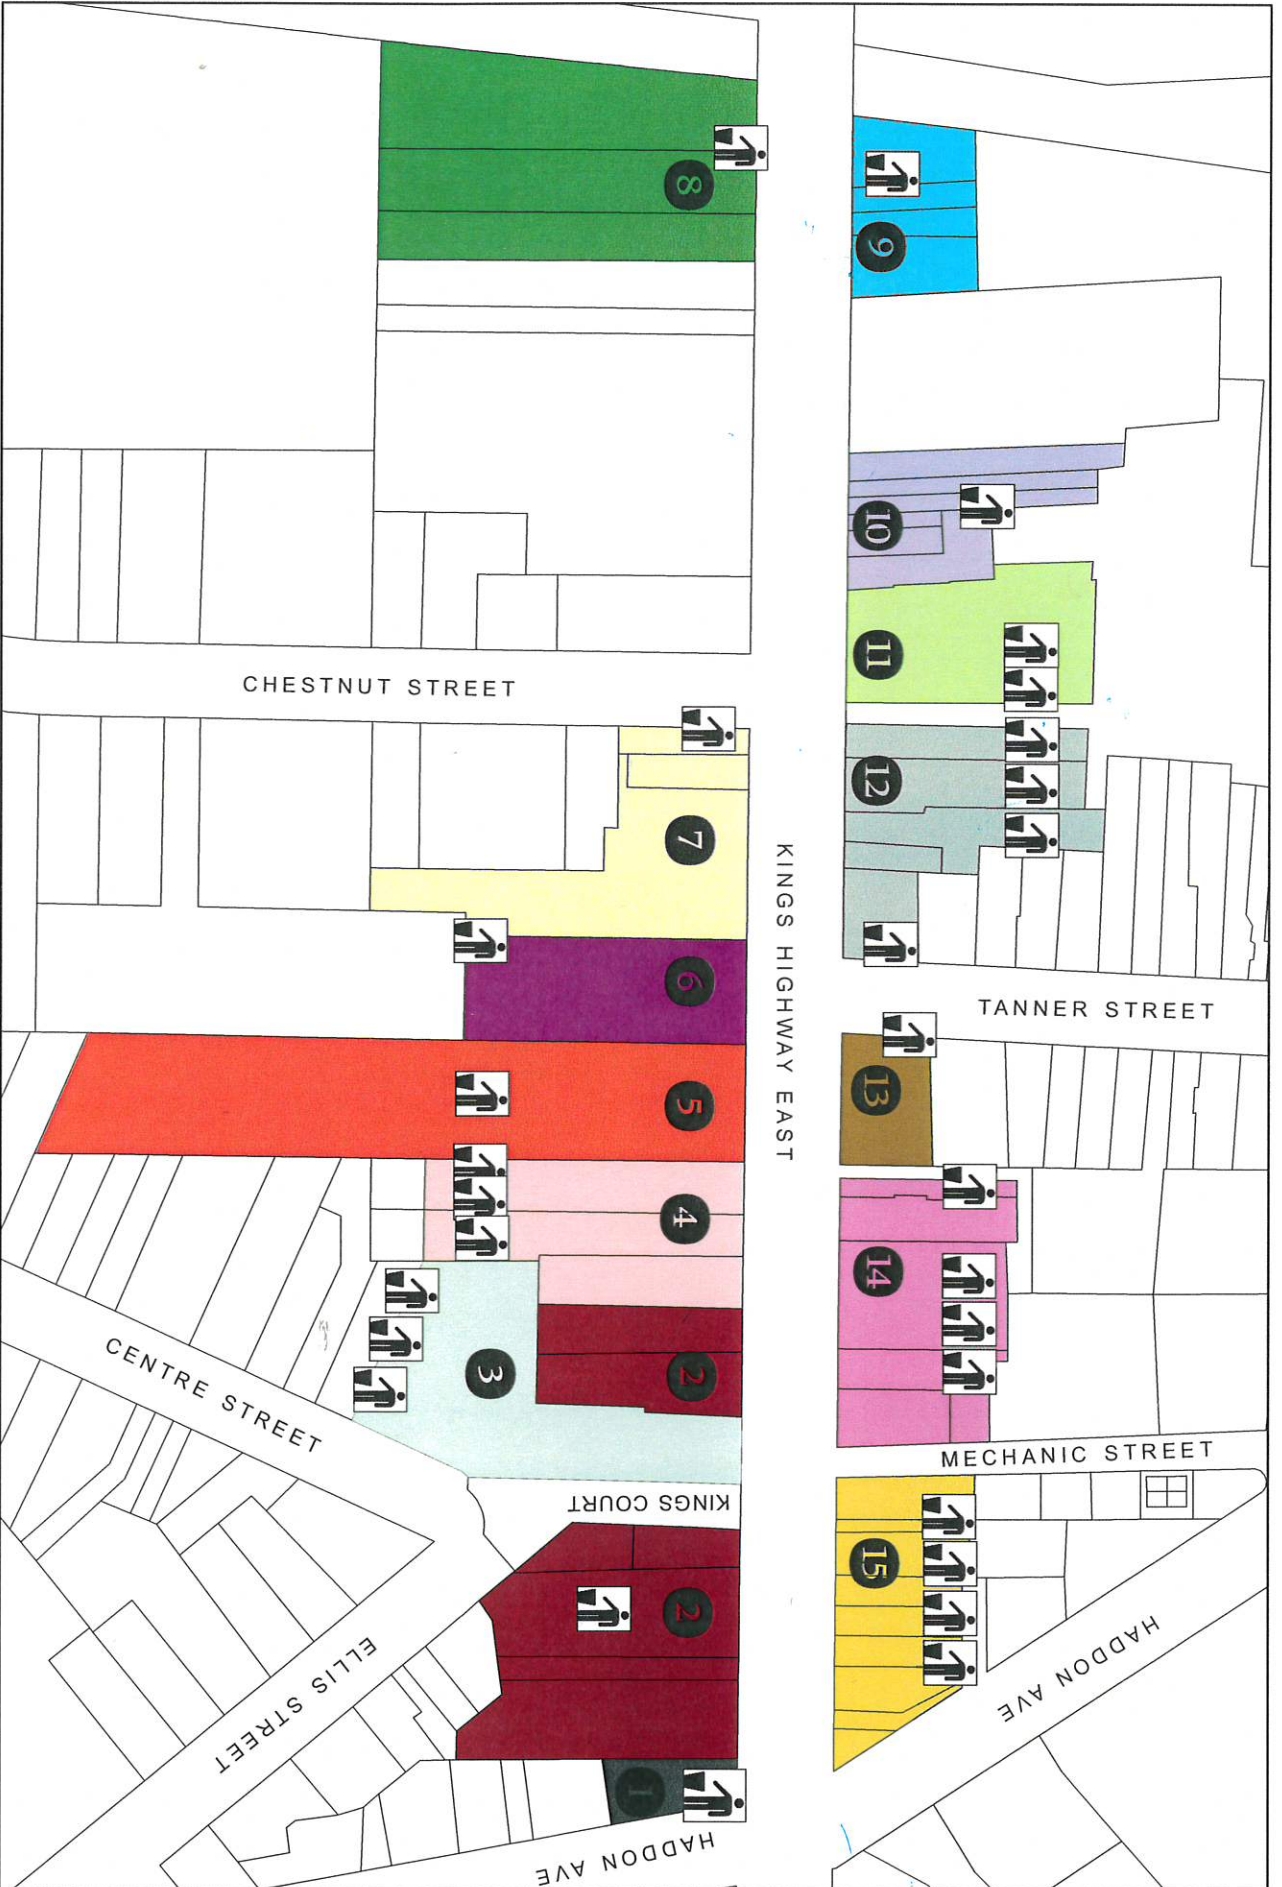

Trash/Recycling Drop-Off Locations

Borough of Haddonfield
Camden County, New Jersey

Remington & Vernick Engineers
232 Kings Highway East
Haddonfield, NJ 08033
(856)795-9595
Fax (856)795-1882
www.rve.com

February 2017

Haddonfield Recycling/ Trash Locations

Map No.	Block	Lot	Address
1	33.01	5	214-216 Kings Highway E
2	33.01	1	5-7-9-11 Ellis St
	33.01	1.01	200 Kings Highway E
	33.01	2	202-204 Kings Highway E
	33.01	3	208-212 Kings Highway E
	33.01	8	206 Kings Highway E
	34	47	140 Kings Highway E
	34	48	142-144 Kings Highway E
3	34	10	30 Kings Court (Condos)
	34	10	2-16 Kings Court
	34	10	146-148 Kings Highway E
	34	10	150 Kings Highway E
4	34	8	128 Kings Highway E
	34	9	132 Kings Highway E
	34	46	134-138 Kings Highway E
5	34	7	124 Kings Highway E
6	34	6	116 Kings Highway E
7	34	1 & 2.01	100-104 Kings Highway E
	34	2	106-114 Kings Highway E
8	35	1	4 Kings Highway E
	35	2	6-8 Kings Highway E
	35	3	12 Kings Highway E
9	118	80	9-11 Kings Highway E
	118	80.01	1-3 Kings Highway E
	118	95	5 Kings Highway E
	118	97	7 Kings Highway E
10	118	77.01	33 Kings Highway E
	118	77.02	31 Kings Highway E
	118	78	25 Kings Highway E
	118	78.02	27 Kings Highway E
	118	78.03	29 Kings Highway E
	118	78.04	23 Kings Highway E
11	118	75	35-41 Kings Highway E
12	118	72	51 Kings Highway E
	118	72.01	55-59 Kings Highway E
	118	73	45-49 Kings Highway E
	118	74.01	43 Kings Highway E
	118	98	53 Kings Highway E
13	21	1.01	101-111 Kings Highway E
14	21	9	115 Kings Highway E
	21	12	123 Kings Highway E
	21	14	127 Kings Highway E
	21	15	119-121 Kings Highway E
	21	17	10 Mechanic St
	21	20	113 Kings Highway E
15	20	1	145-147 Kings Highway E
	20	1.01	151 Kings Highway E
	20	2	143 Kings Highway E
	20	3	141 Kings Highway E
	20	3.01	139 Kings Highway E
	20	4	133-1/2 Kings Highway E
	20	5	131 Kings Highway E
	20	12	135-137 Kings Highway E
	20	15	149 Kings Highway E