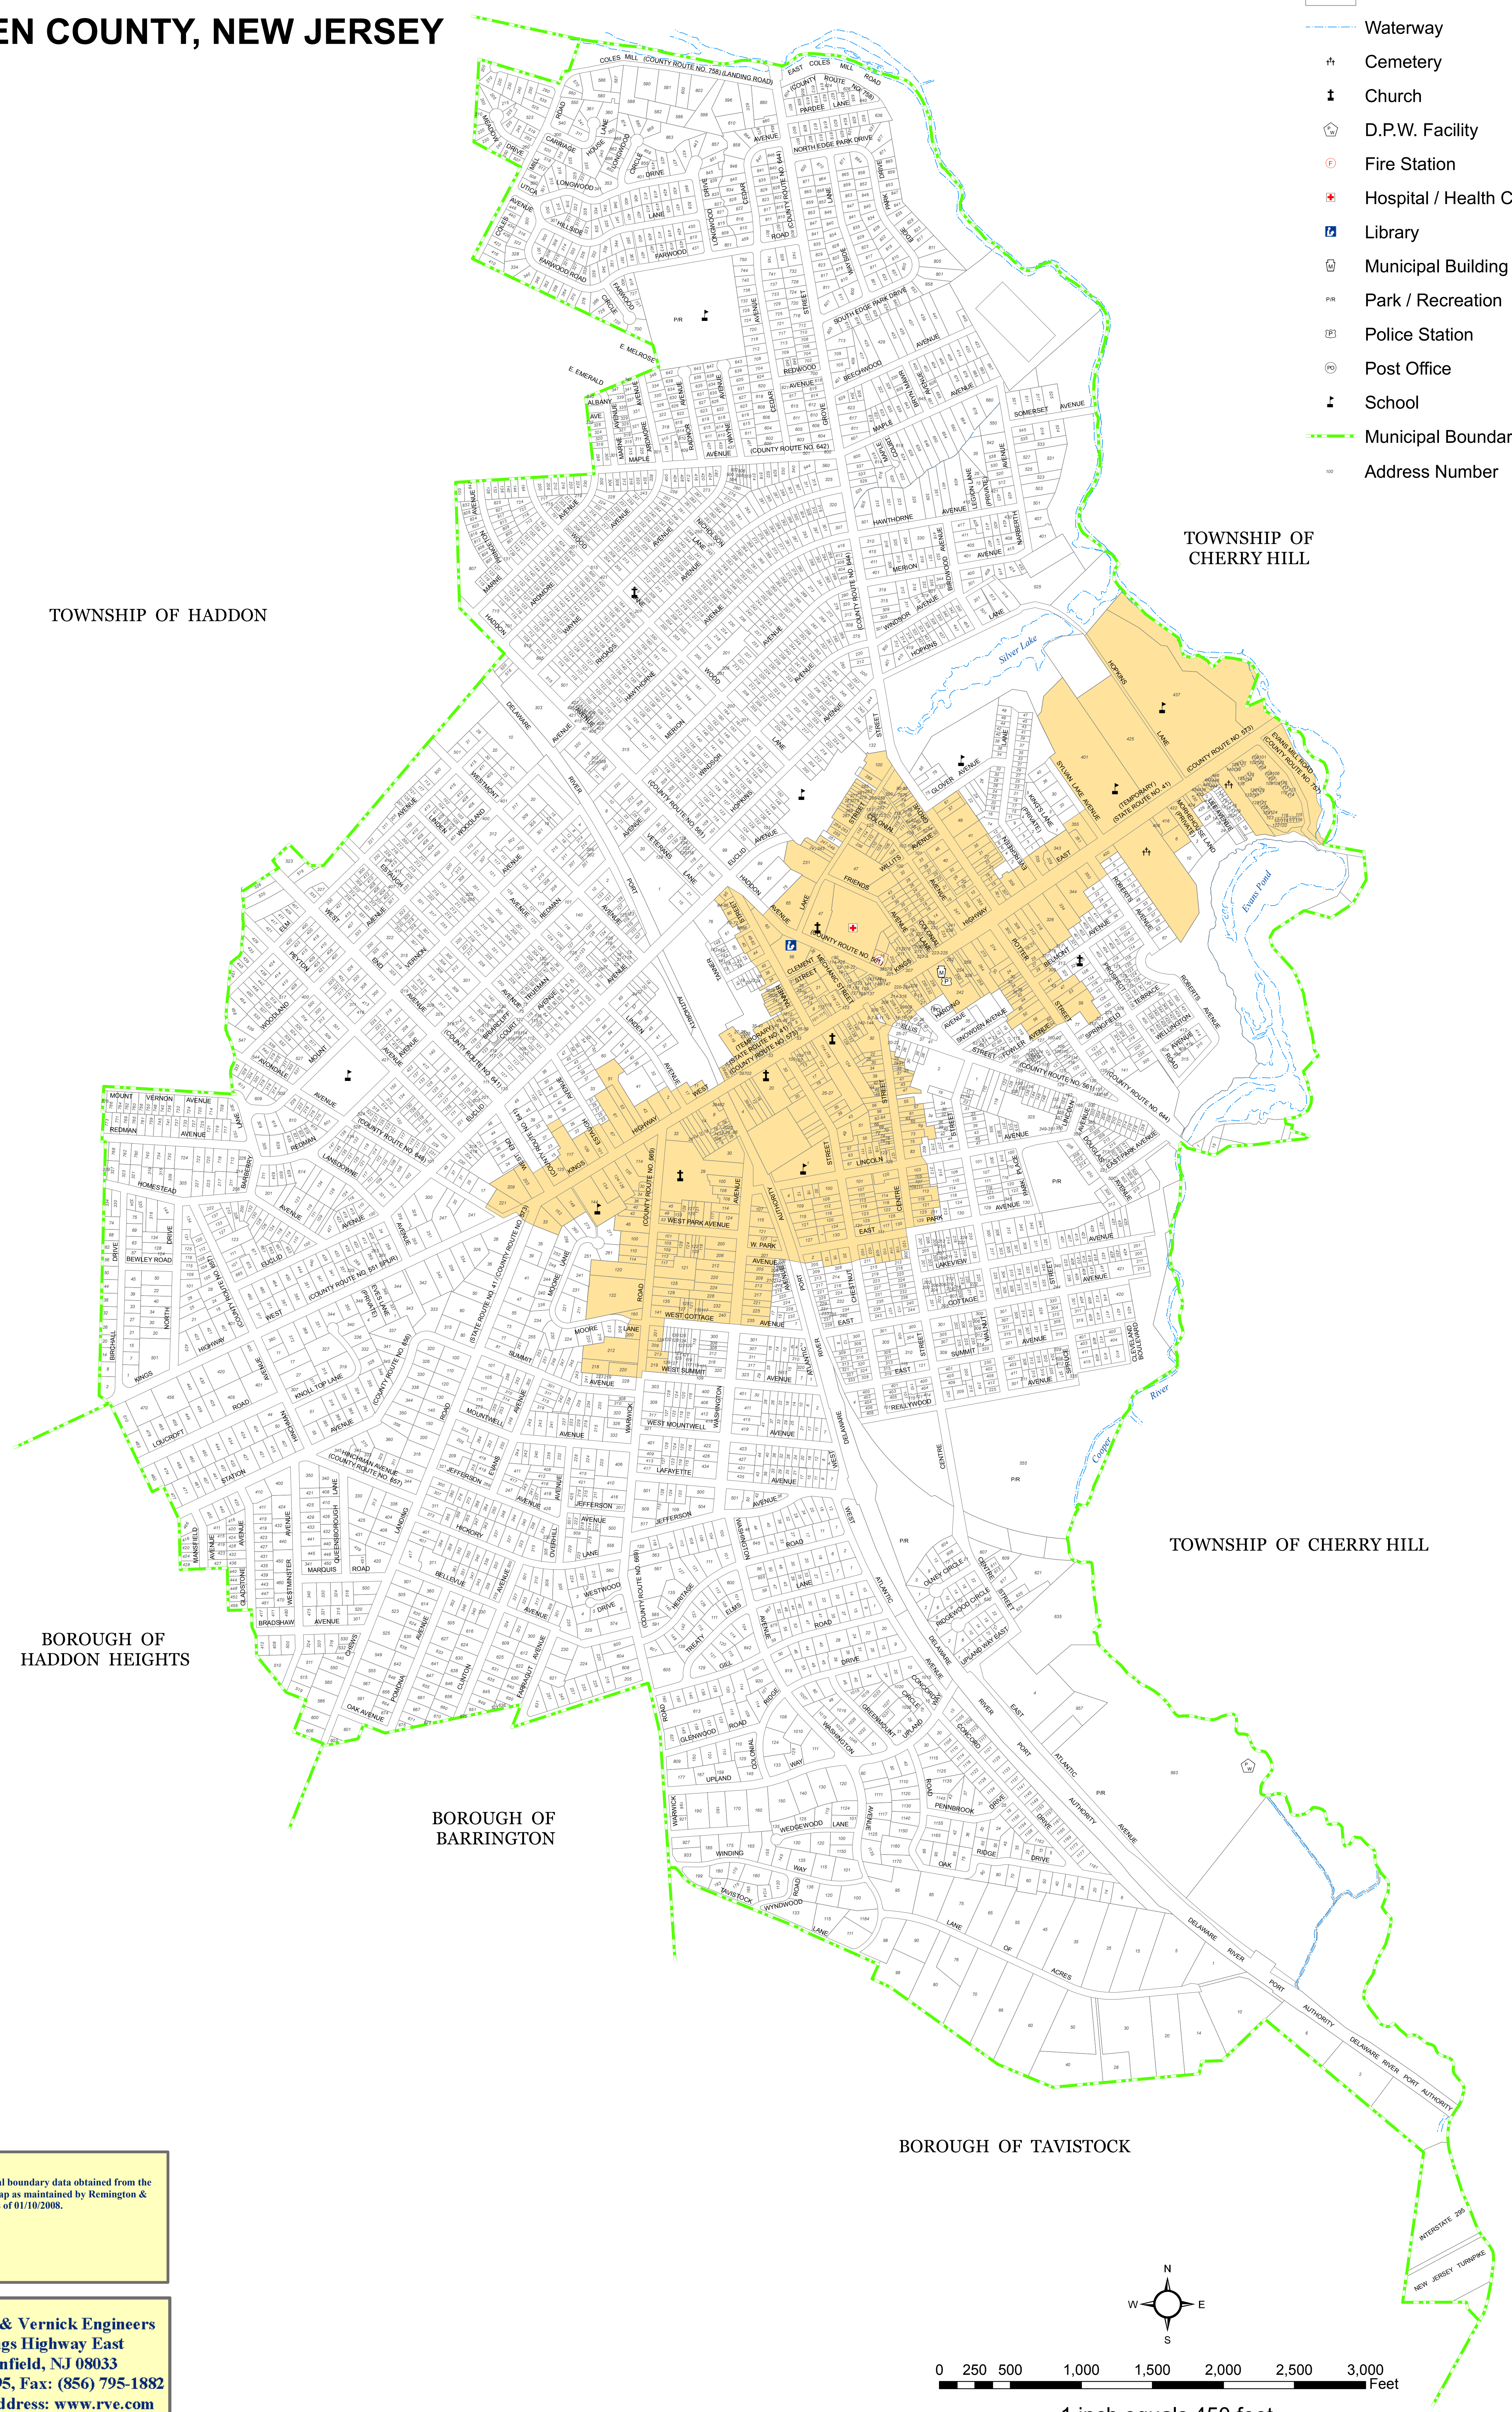

HISTORIC DISTRICT MAP

BOROUGH OF HADDONFIELD CAMDEN COUNTY, NEW JERSEY

LEGEND

- Existing Historic District Boundary
- Tax Parcel
- Waterway
- Cemetery
- Church
- D.P.W. Facility
- Fire Station
- Hospital / Health Center
- Library
- Municipal Building
- Park / Recreation
- Police Station
- Post Office
- School
- Municipal Boundary
- Address Number

DRAFT

March 7, 2008

Source:
Tax parcel, street, waterway, & municipal boundary data obtained from the Haddonfield Borough Tax Parcel Key Map as maintained by Remington & Vernick Engineers, to show conditions as of 01/10/2008.